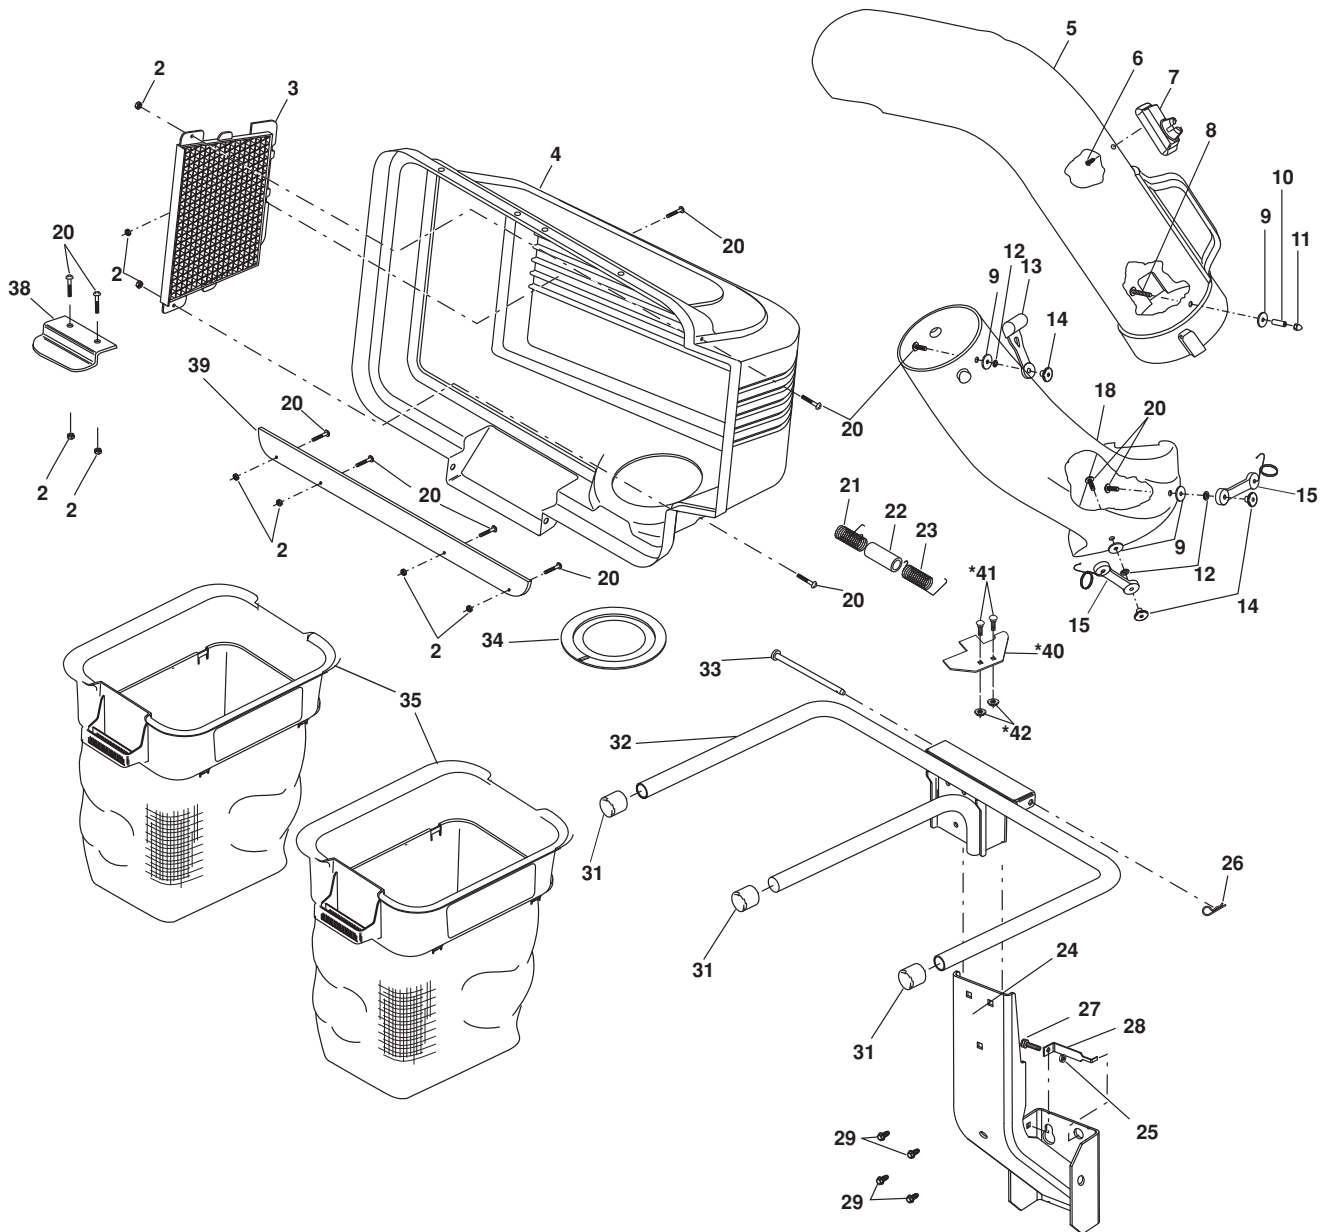

OWNER'S MANUAL
Model Number H246SL
Product No. 960 73 00-01
46 Inch Mower
Grass Catcher

- **Assembly**
- **Operation**
- **Customer Responsibilities**
- **Repair Parts**

 **Husqvarna**[®]

REPAIR PARTS

GRASS CATCHER - MODEL NUMBER H246SL (PRODUCT NO. 960 73 00-01)

KEY NO.	PART NO.	DESCRIPTION	KEY NO.	PART NO.	DESCRIPTION
2	532069180	Nut, Crownlock #10-24	22	532133235	Spacer, Cover
3	532127533	Screen, Cover	23	532132983	Spring, Cover R.H. (gray)
4	532171061	Cover Assembly (Includes 3, 38, 39)	24	532180923	Support Assemble
5	532411397	Chute, Upper	25	873800400	Locknut
6	818021008	Screw, Special #10-14x1/2	26	532124670	Spring, Retainer
7	532130933	Full Bag Indicator	27	872140405	Bolt
8	532087175	Screw, #10-24 x 1-1/8	28	532179745	Bracket, Lock
9	532052784	Washer 3/16x3/4x16 Ga.	29	532170165	Bolt, Shoulder 5/16-18
10	532171345	Spacer, Split	31	532174083	Plug, Tubing End
11	532060867	Nut, Acorn #10-24	32	532179746	Bagger, Frame
12	810071000	Washer, lock	33	532192786	Pin, Hinge
13	532109808	Latch, Chute	34	532127534	Gasket, Cover
14	532125004	Nut, Weld	35	532400226	Container
15	532160793	Latch, Hook	38	532130895	Latch Handle, Cover
18	532405455	Chute, Lower	39	532155042	Strip, Reinforcement
20	871081010	Screw #10-24 x 5/8	--	532411421	Owner's Manual, English/French
21	532132796	Spring, Cover L.H. (black)	--	532411419	Owner's Manual, Spanish