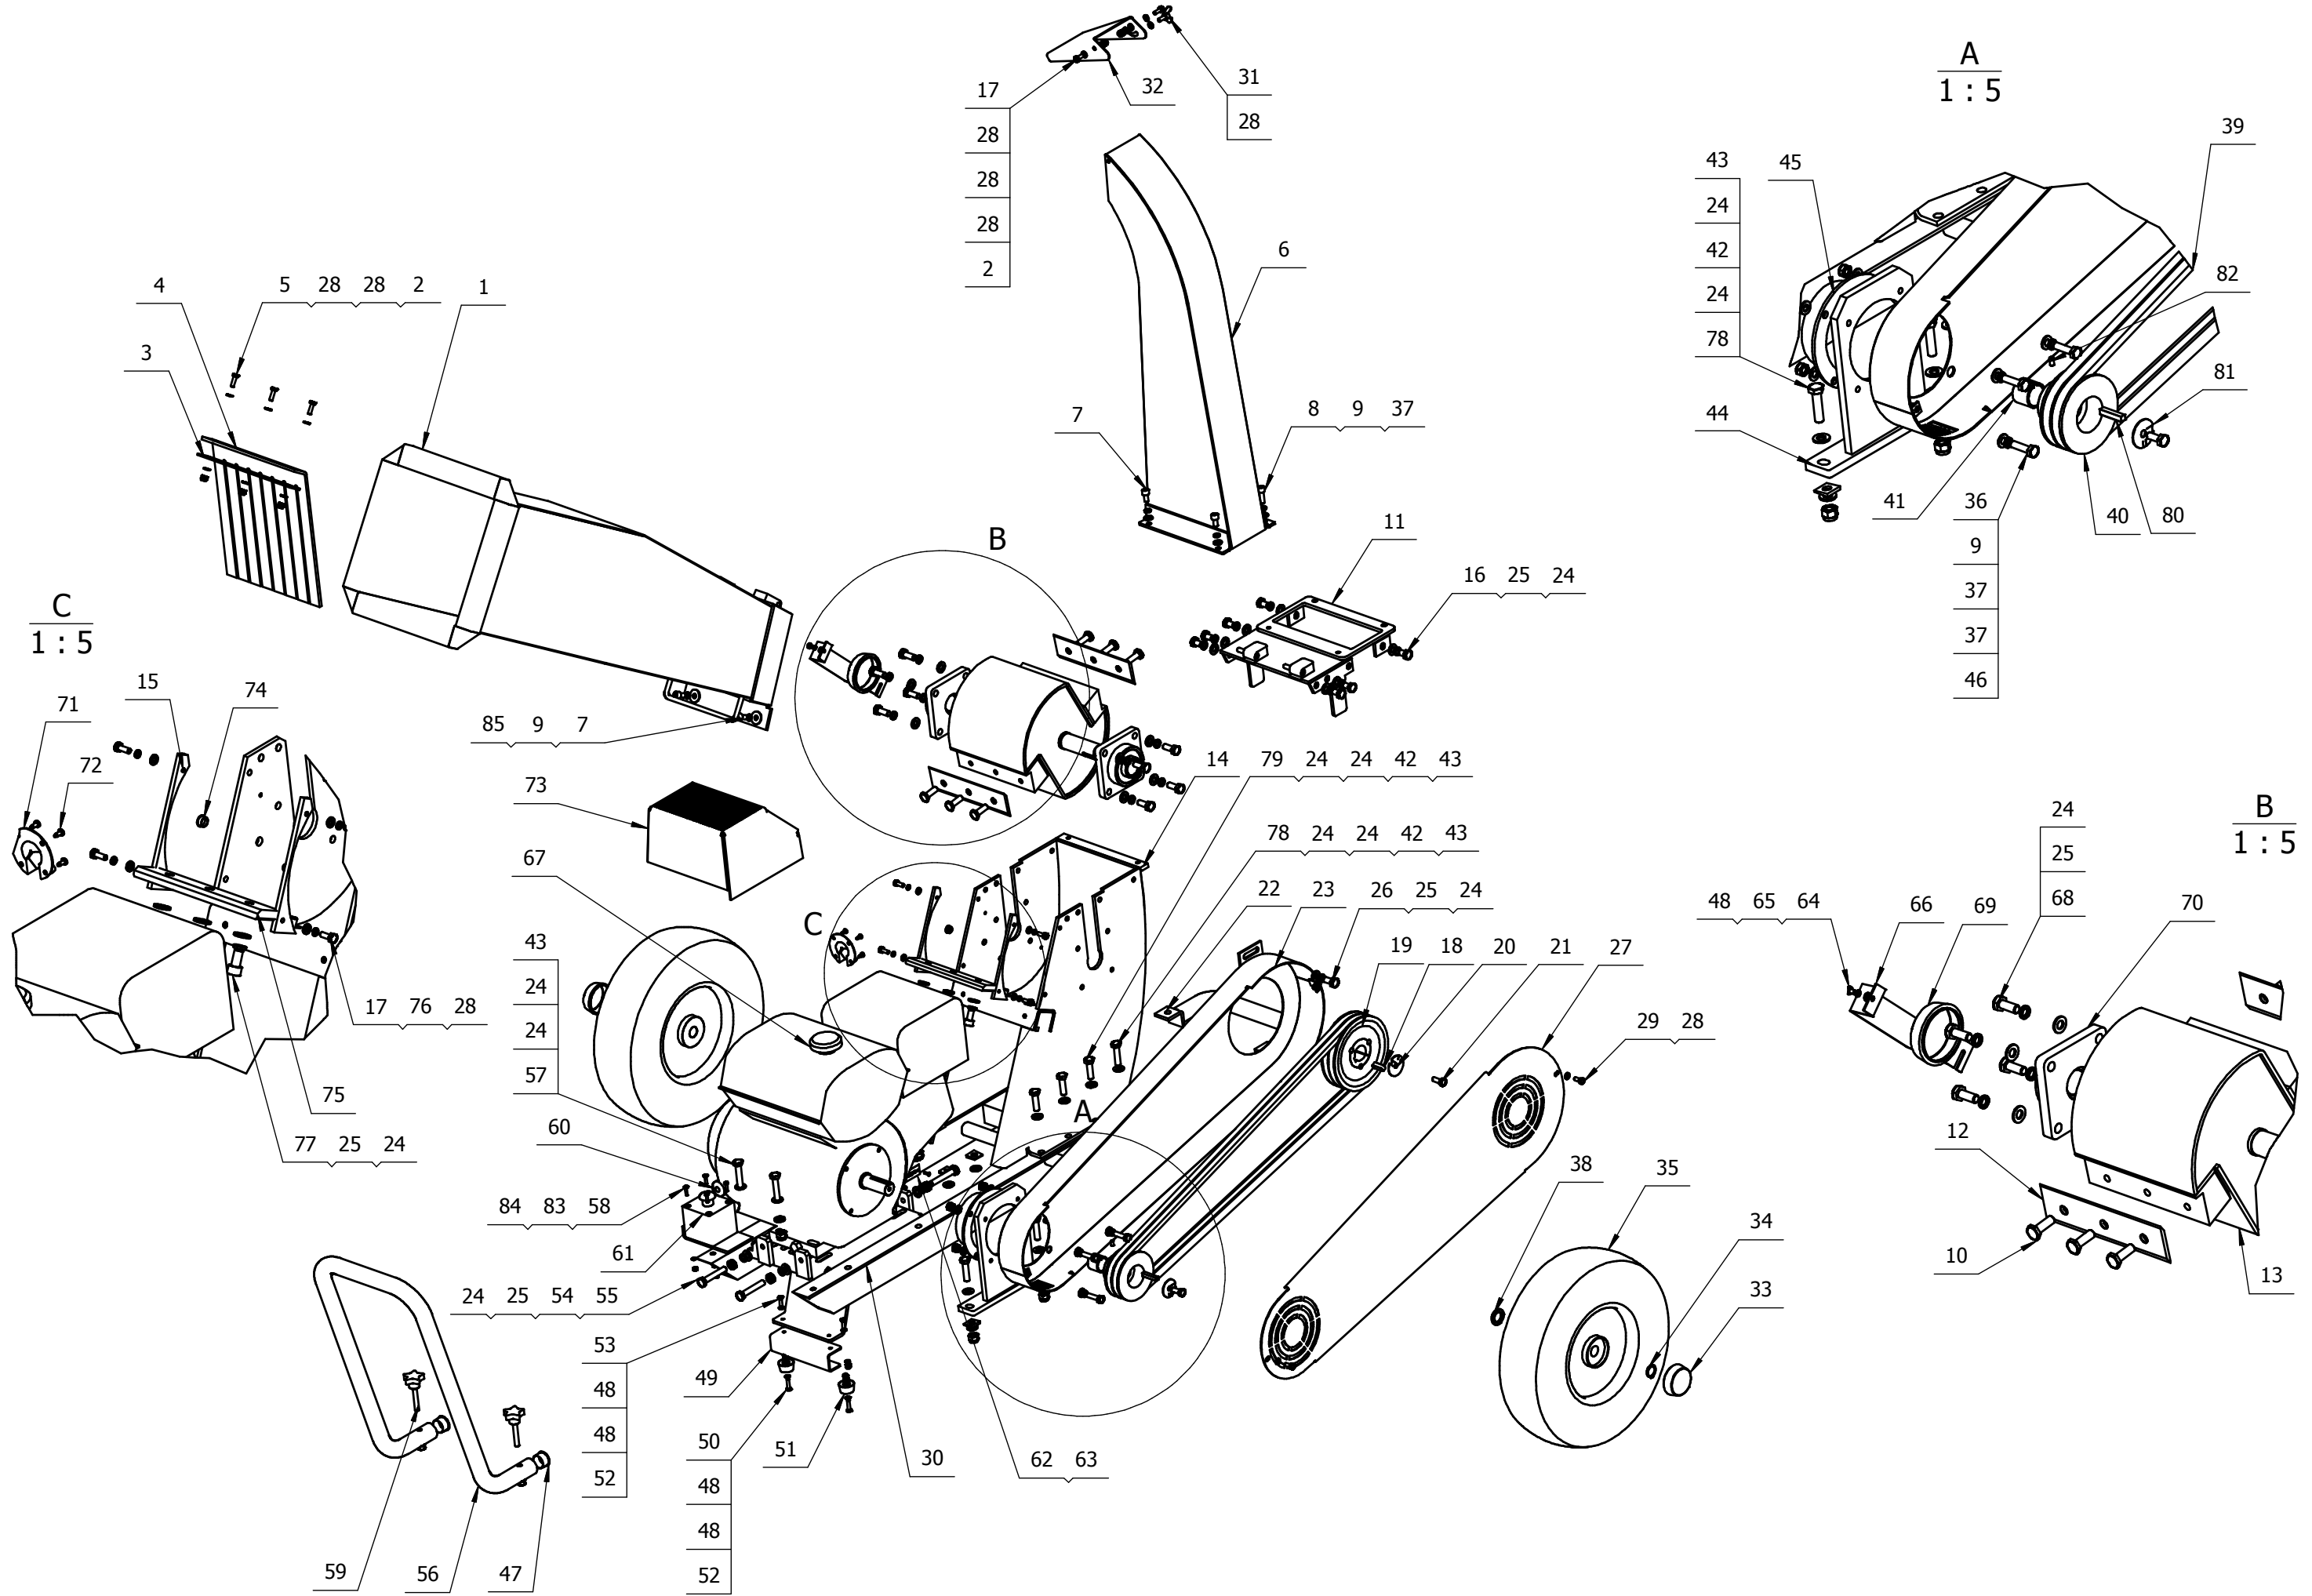

hakselaar - broyeur woodchipper - häcksler GTS900

From serial number: GTS900LV2R15007RR

www.gtmprofessional.com

PARTNR.	ARTICLE NUMBER	PART NAME	QTY
1	MZSGTSM039001000	hopper	1
2	MZSGTSS03M06000LON	lock nut M6	5
3	MZSGTSM059003000	strip	1
4	MZSGTSM059004000	rubber flap	1
5	MZSGTSS01M06020NFN	hex bolt M6×20	3
6	MZSGTSM039005000	output chute	1
7	MZSGTSS01M08016JFN	hexagon socket cap head screw M8×16	4
8	MZSGTSS01M08020JFN	hexagon socket cap head screw M8×20	2
9	MZSGTSS040M0815LIR	spring washer 8	6
10	MZSGTSS01M10030XFN	special bolt for blade	6
11	MZSGTSM039006000	top of shredder box	1
12	MZSGTSM030145000	blade	2
13	MZSGTSM030073000	rotor	1
14	MZSGTSM039023000	shredder box	1
15	MZSGTSM039012000	rotor protector	2
16	MZSGTSS01M10016NFN	hex bolt M10×16	7
17	MZSGTSS01M06016NFN	hex bolt M6×16	6
18	MZSGTSS14100828R	rotor shaft key	1
19	MZSGTSM073146000	taperlock pulley	1
20	MZSGTSM033025000	safety ring for rotor	1
21	MZSGTSS01M08020NFN	hex bolt M8×20	2
22	MZSGTSM029003000	bumper	1
23	MZSGTSM039003000	belt cover	1
24	MZSGTSS040M1020PIR	plain washer 10	43
25	MZSGTSS040M1016LIR	spring washer 10	19
26	MZSGTSS01M10020NFN	hex bolt M10×20	1
27	MZSGTSM039004000	belt cover lid	1
28	MZSGTSS040M0612PIR	plain washer 6	17
29	MZSGTSS01M06012NFN	hex bolt M6×12	2
30	MZSGTSM029006000	frame	1
31	MZSGTSS01M06016WPN	wing screw	1
32	MZSGTSM039007000	deflector	1
33	MZSGTSM053002000	cap of wheel	2
34	MZSGTSS090200000	circlip 20	2
35	MZSGTS C05R002000	13" air tire small white wheel	2
36	MZSGTSS01M08030NFN	hex bolt M8×30	4
37	MZSGTSS040M0816PIR	plain washer 8	13
38	MZSGTSM013014000	wheel washer 20	2
39	MZSGTSS07A661709LP	V-belt A 66	2
40	MZSGTSM07309600L	double V-pulley 96 mm	1
41	MZSGTSM013002000	bush for engine shaft 25 mm	1
42	MZSGTSS040M1000TIR	square taper washer	10
43	MZSGTSS03M10000LON	lock nut M10	14
44	MZSGTSM039009000	support block belt cover	1
45	MZSGTSM050014000	protection cover of engine	1