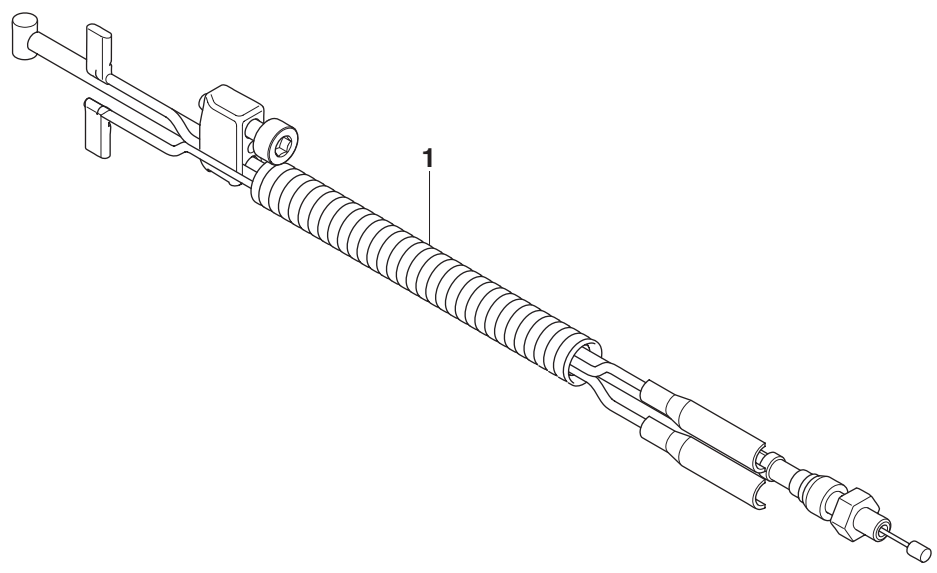

D 236R
THROTTLE HANDLE

Position	Article	Quantity	Notes	Kit
1	522 03 66-01	1		
2	537 18 35-07	1		
3	537 16 03-01	1		2
4	537 16 02-03	1		2
5	506 49 77-01	1		2
6	537 16 07-03	1		2
7	503 71 82-01	1		2
8	537 17 42-01	1		2
9	537 17 43-01	1		2
11	503 21 66-74	2		2
12	503 20 07-82	1		2