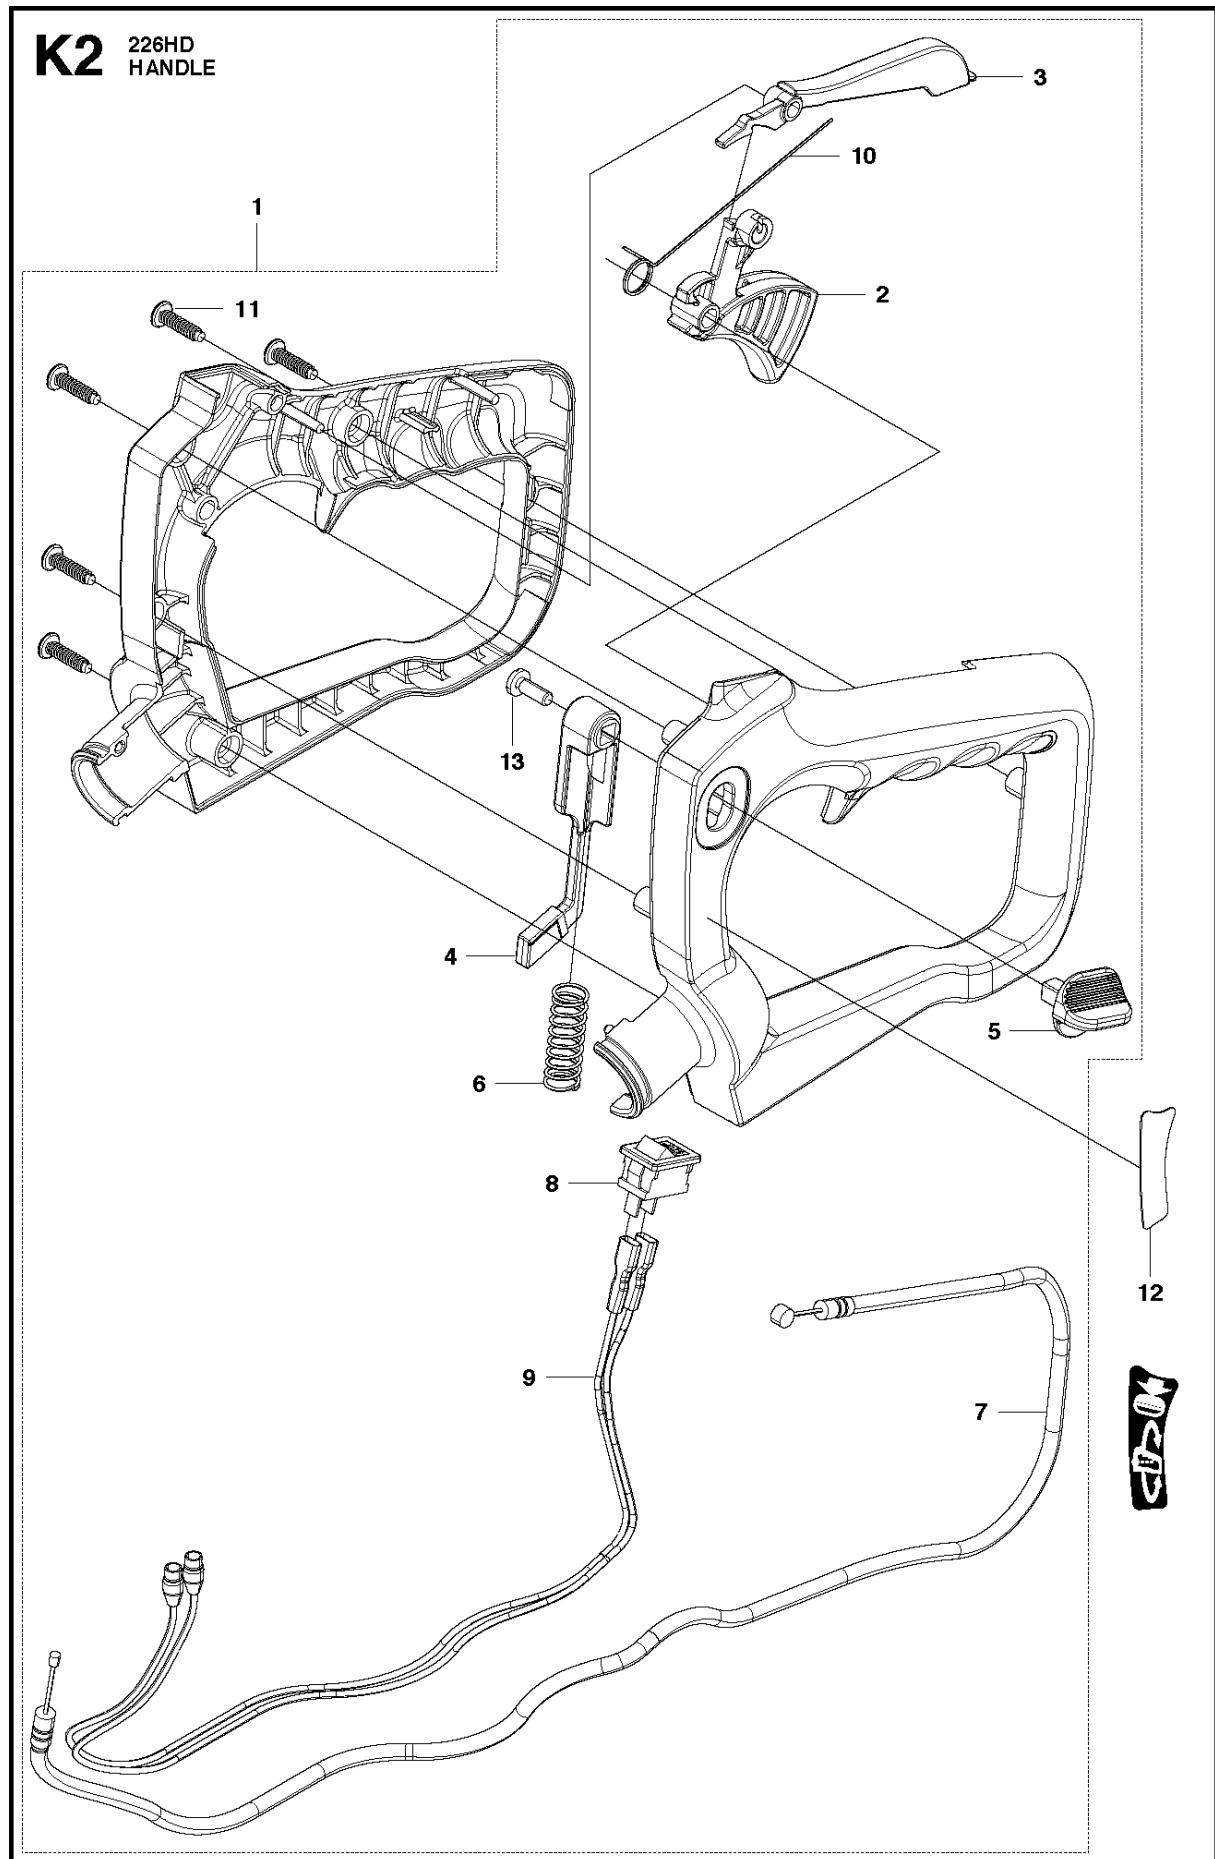

HANDLE

226HD60S, 967279801, 967279802, 2015-01

Ref	Part No	Description	Remark	QTY	KIT
1	523 07 23-01	HANDLE		1	
2	523 07 24-01	LEVER		1	1
3	523 07 25-01	ARM		1	1
4	521 85 06-01	LEVER		1	1
5	523 07 27-01	KNOB		1	1
6	521 85 08-01	SPRING		1	1
7	521 52 71-01	CABLE-COMP		1	1
8	521 85 16-01	SWITCH		1	1
9	512 79 80-01	CODE-C		1	1
10	581 21 61-01	SPRING		1	1
11	505 04 70-01	SCREW		5	1
12	521 85 57-01	LABEL		1	
13	506 61 40-01	SCREW		1	1