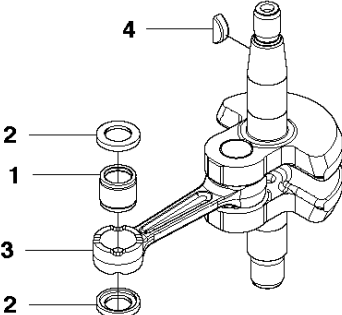

J 226HD
CRANK SHAFT

CRANKSHAFT

226HD60S, 967279801, 967279802, 2015-01

Ref	Part No	Description	Remark	QTY KIT
1	506 68 50-01	BEARING		1
2	505 04 10-01	WASHER		2
3	506 65 18-01	CRANKSHAFT		1
4	506 68 94-01	KEY		1