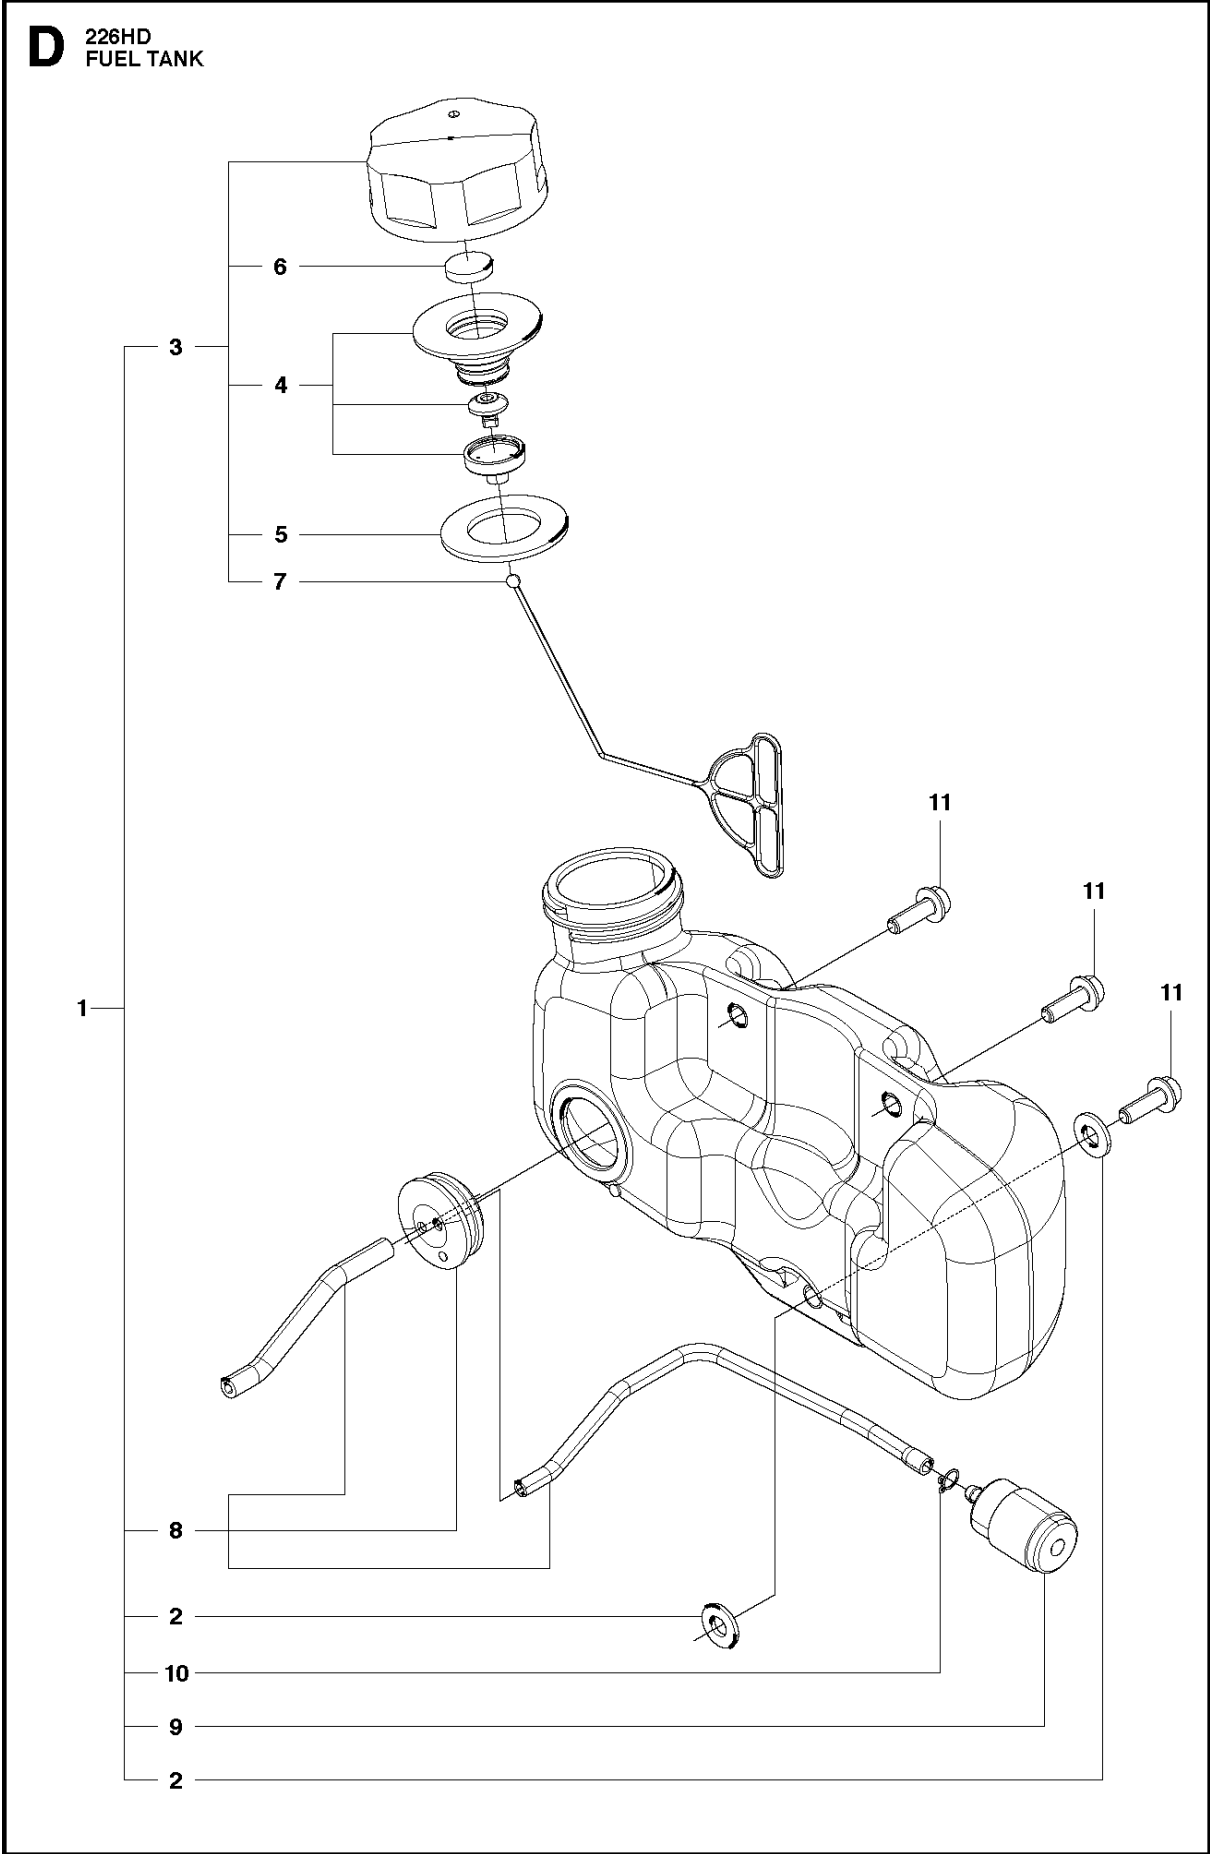

FUEL TANK

226HD60S, 967279801, 967279802, 2015-01

Ref	Part No	Description	Remark	QTY KIT	
1	525 24 60-01	TANK ASSY	EU only	1	
1	579 21 09-01	FUEL TANK ASSY	US ONLY	1	
2	506 68 41-01	PACKING		2	1
3	505 30 96-01	CAP-A		1	1
4	515 36 94-01	HOLDER-A		1	1, 3
5	506 74 43-01	PACKING		1	1, 3
6	506 74 68-01	FILTER		1	1, 3
7	506 74 58-01	STOPPER		1	1, 3
8	506 65 31-01	PIPE-C	EU only	1	1
8	579 13 83-08	HOSE ASSY	US ONLY	1	
9	506 61 46-01	FILTER		1	1
10	506 70 70-01	CLIP		1	1
11	506 74 56-01	BOLT		3