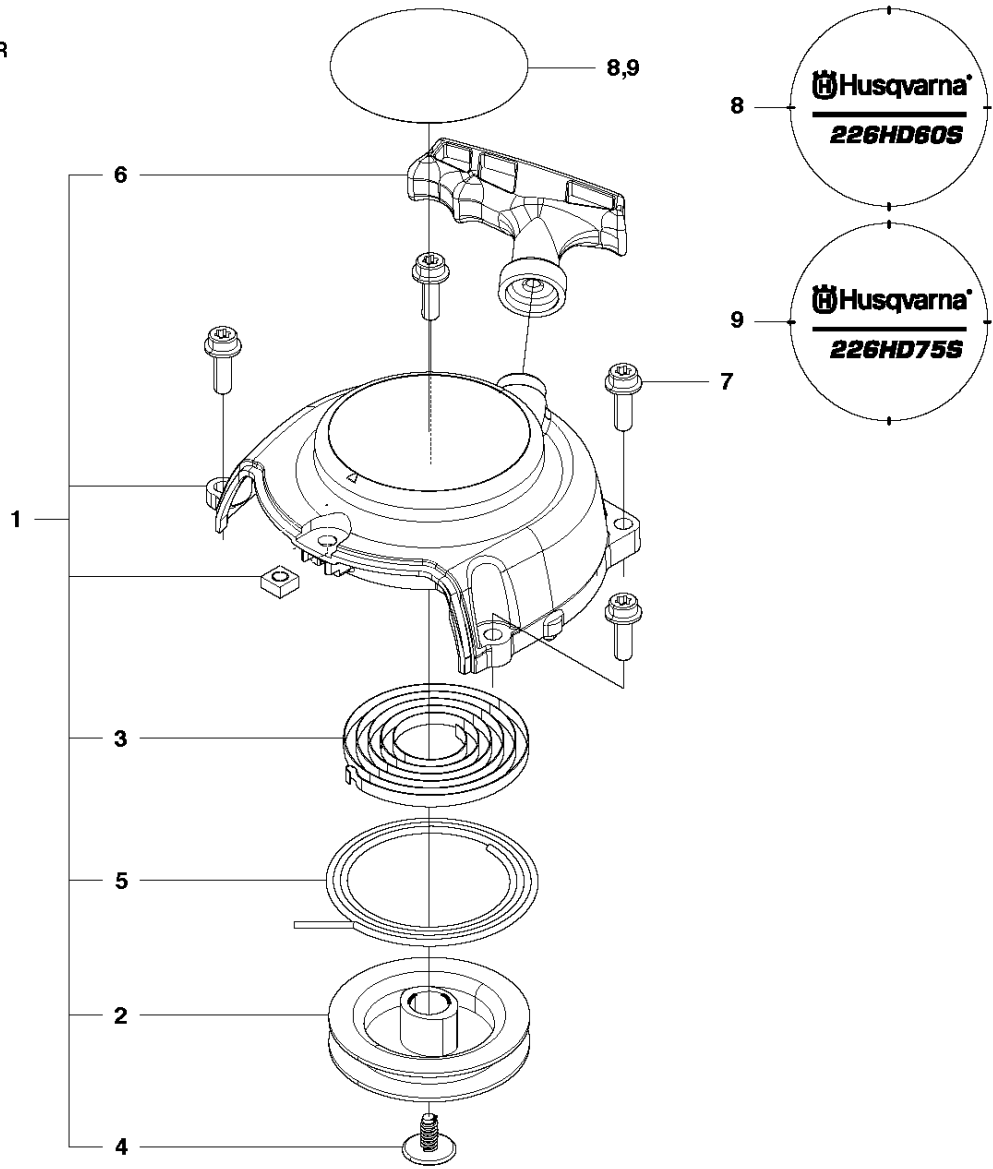

A 226HD
STARTER

STARTER

226HD60S, 967279801, 967279802, 2015-01

Ref	Part No	Description	Remark	QTY	KIT
1	506 65 72-01	RECOIL ASSY		1	
2	506 68 42-01	REEL		1	1
3	506 67 43-01	SPRING		1	1
4	506 61 30-01	SCREW		1	1
5	506 68 34-01	ROPE		1	1
6	506 61 47-01	KNOB		1	1
7	506 74 56-01	BOLT		4	
8	528 05 13-01	LABEL,RECOIL	226HD60S	1