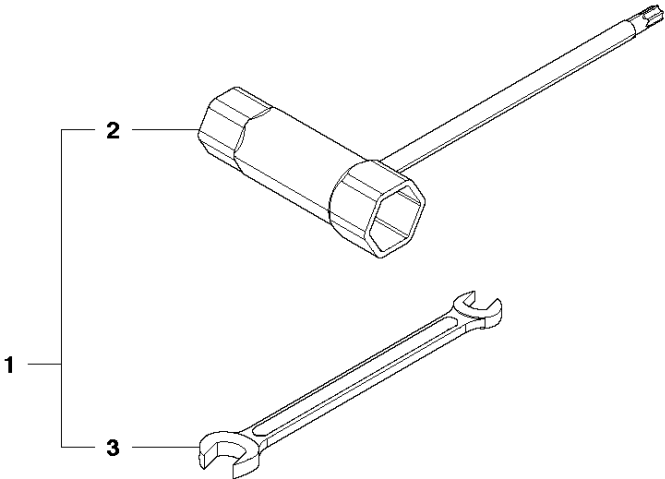

# SPARE PARTS LIST

HEDGE TRIMMERS/POLE HEDGE  
TRIMMERS

226HD60S, 967279801, 967279802,  
2015-01

**P** 226HD  
ACCESSORIES

## CARBURETOR

226HD60S, 967279801, 967279802, 2015-01

Ref	Part No	Description	Remark	QTY	KIT
1	586 43 44-01	CARBURETTOR		1	
2	528 07 01-01	REBUILD KIT		1	1
3	502 23 84-01	CARBURETTOR BODY		1	1, 2
4	515 37 87-01	GASKET KIT		1	1, 2
5	506 74 09-01	BODY		1	1
6	506 74 10-01	COVER		1	1
7	505 30 67-01	PUMP		1	1
8	506 73 86-01	RING		1	1
9	506 74 12-01	SWIVEL		1	1
10	505 30 79-01	SCREW		2	1
11	506 74 60-01	BRACKET		1	1
12	506 61 26-01	NUT		1	1
13	505 30 82-01	SCREW-CABLE-ADJ		1	1
14	506 74 11-01	SCREW		4	1
15	506 74 61-01	WASHER		1	1
16	505 30 83-01	SCREW		1	1

## CLUTCH &amp; OIL PUMP

226HD60S, 967279801, 967279802, 2015-01

Ref	Part No	Description	Remark	QTY	KIT
1	586 93 71-01	GEAR CASE		1	
2	529 26 98-01	BEARING		2	1
3	506 60 99-01	RING		1	1
4	506 62 69-01	PLATE		1	1
5	506 68 88-01	BOLT		2	1
6	586 93 72-01	GEAR CASE		1	
7	506 62 69-01	PLATE		1	6
8	506 68 88-01	BOLT		2	6
9	506 68 83-01	GASKET		1	
10	506 61 95-01	DRUM		1	
11	506 62 72-01	GEAR		1	
12	506 68 87-01	GEAR		1	
13	586 93 75-01	ROD		2	
14	505 17 15-01	FITTING		1	
15	506 68 89-01	FELT		1	
16	575 70 10-01	SCREW		6	
17	521 51 75-01	BOLT		3	
18	506 62 94-01	CLUTCH		1	
19	506 68 58-01	SPRING		1	18
20	505 05 44-01	WASHER		2	
21	506 61 38-01	WASHER		2	
22	506 65 22-01	BOLT		2	
23	506 65 21-01	PLATE		1	
24	506 61 42-01	WASHER		1	