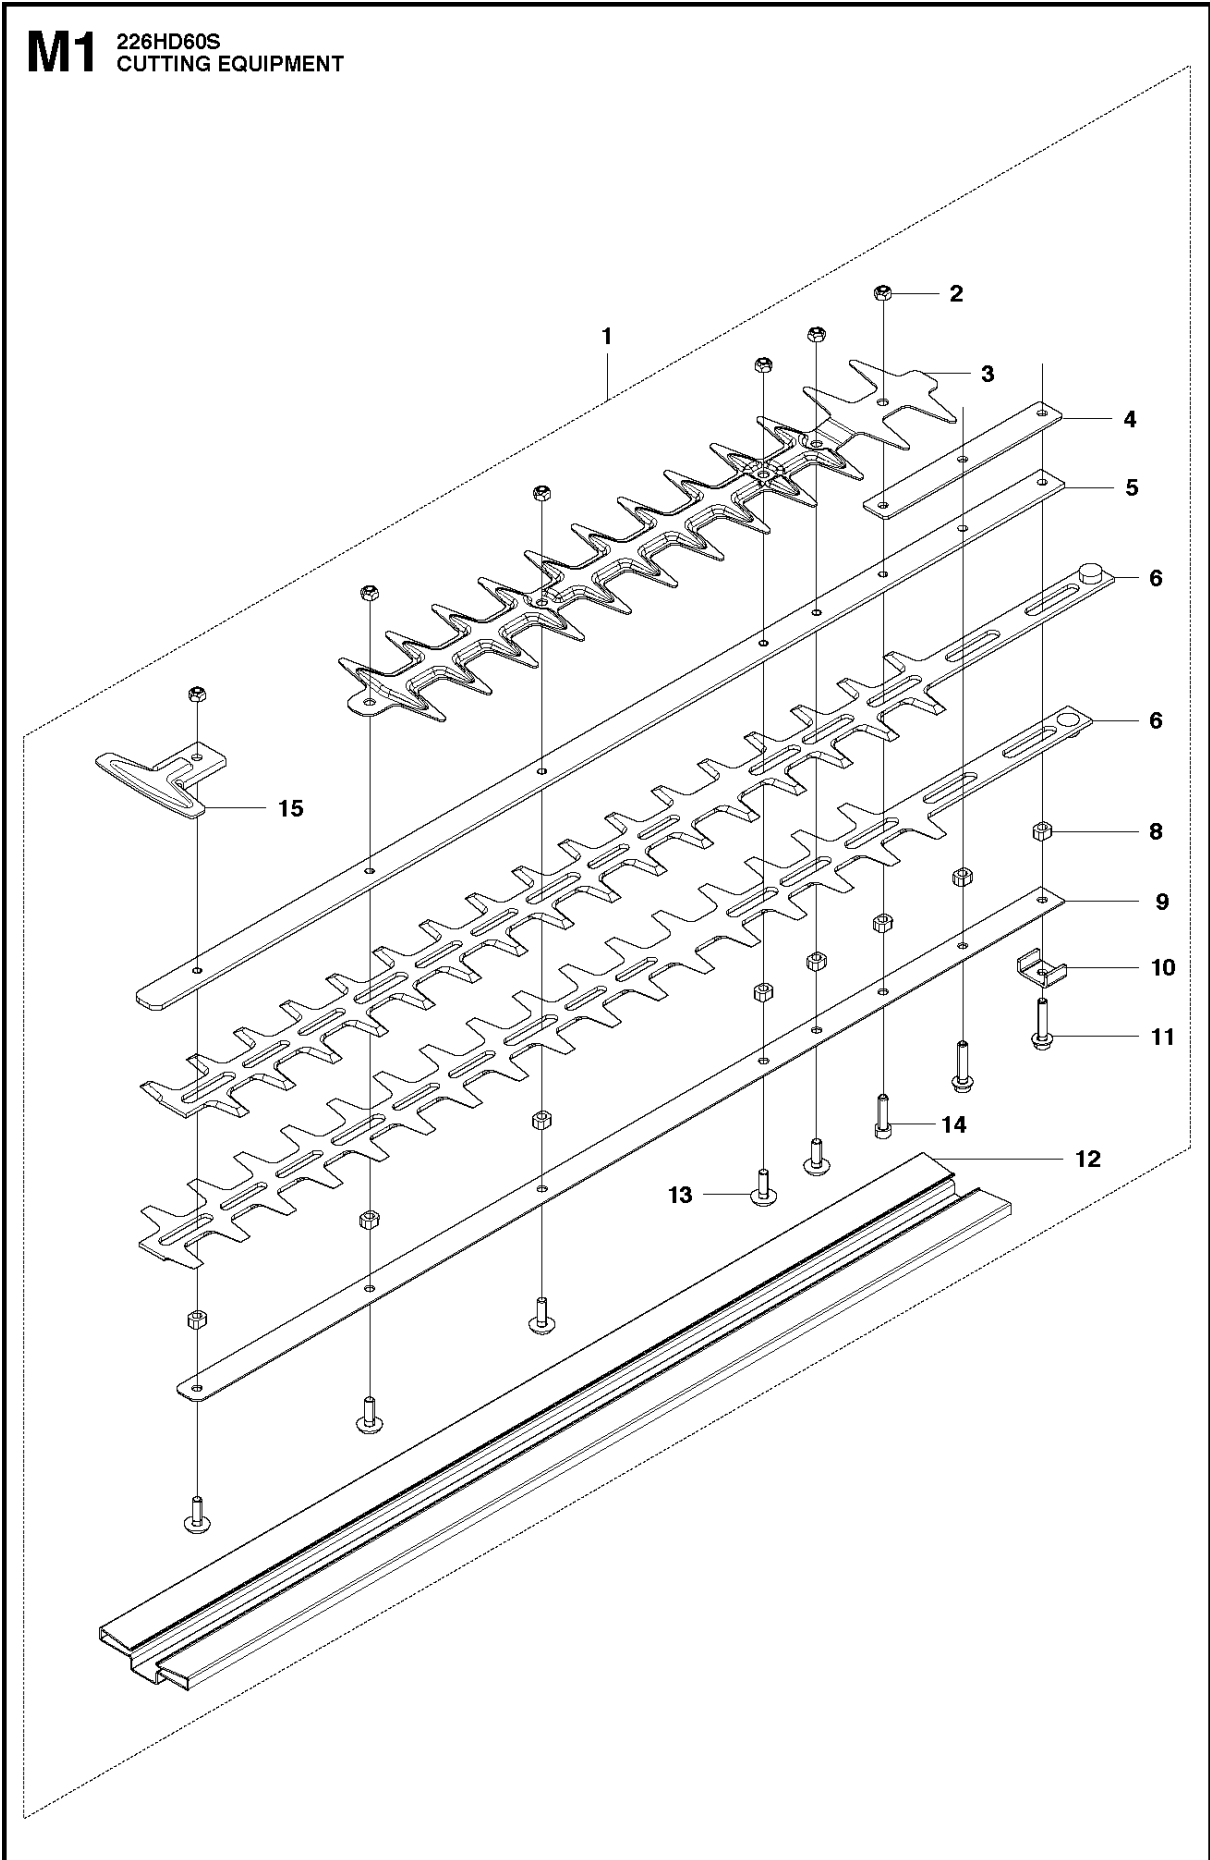

CUTTING EQUIPMENT

226HD60S, 967279801, 967279802, 2015-01

Ref	Part No	Description	Remark	QTY KIT	
1	586 38 89-01	BLADE		1	
2	506 68 78-01	NUT		6	1
3	521 59 47-01	BLADE-GUARD		1	1
4	506 68 82-01	PLATE		1	1
5	512 84 06-01	PLATE.UPPER		1	1
6	586 38 90-01	BLADE		2	1
8	506 68 76-01	SPACER		8	1
9	521 85 88-01	PLATE		1	1
10	506 62 74-01	BRACKET		1	1
11	574 61 01-01	BOLT		2	1
12	577 64 44-03	BLADE COVER		1	1
13	574 61 00-01	BOLT		5	1
14	504 11 43-01	SCREW		1	1
15	577 54 18-01	COVER		1	1