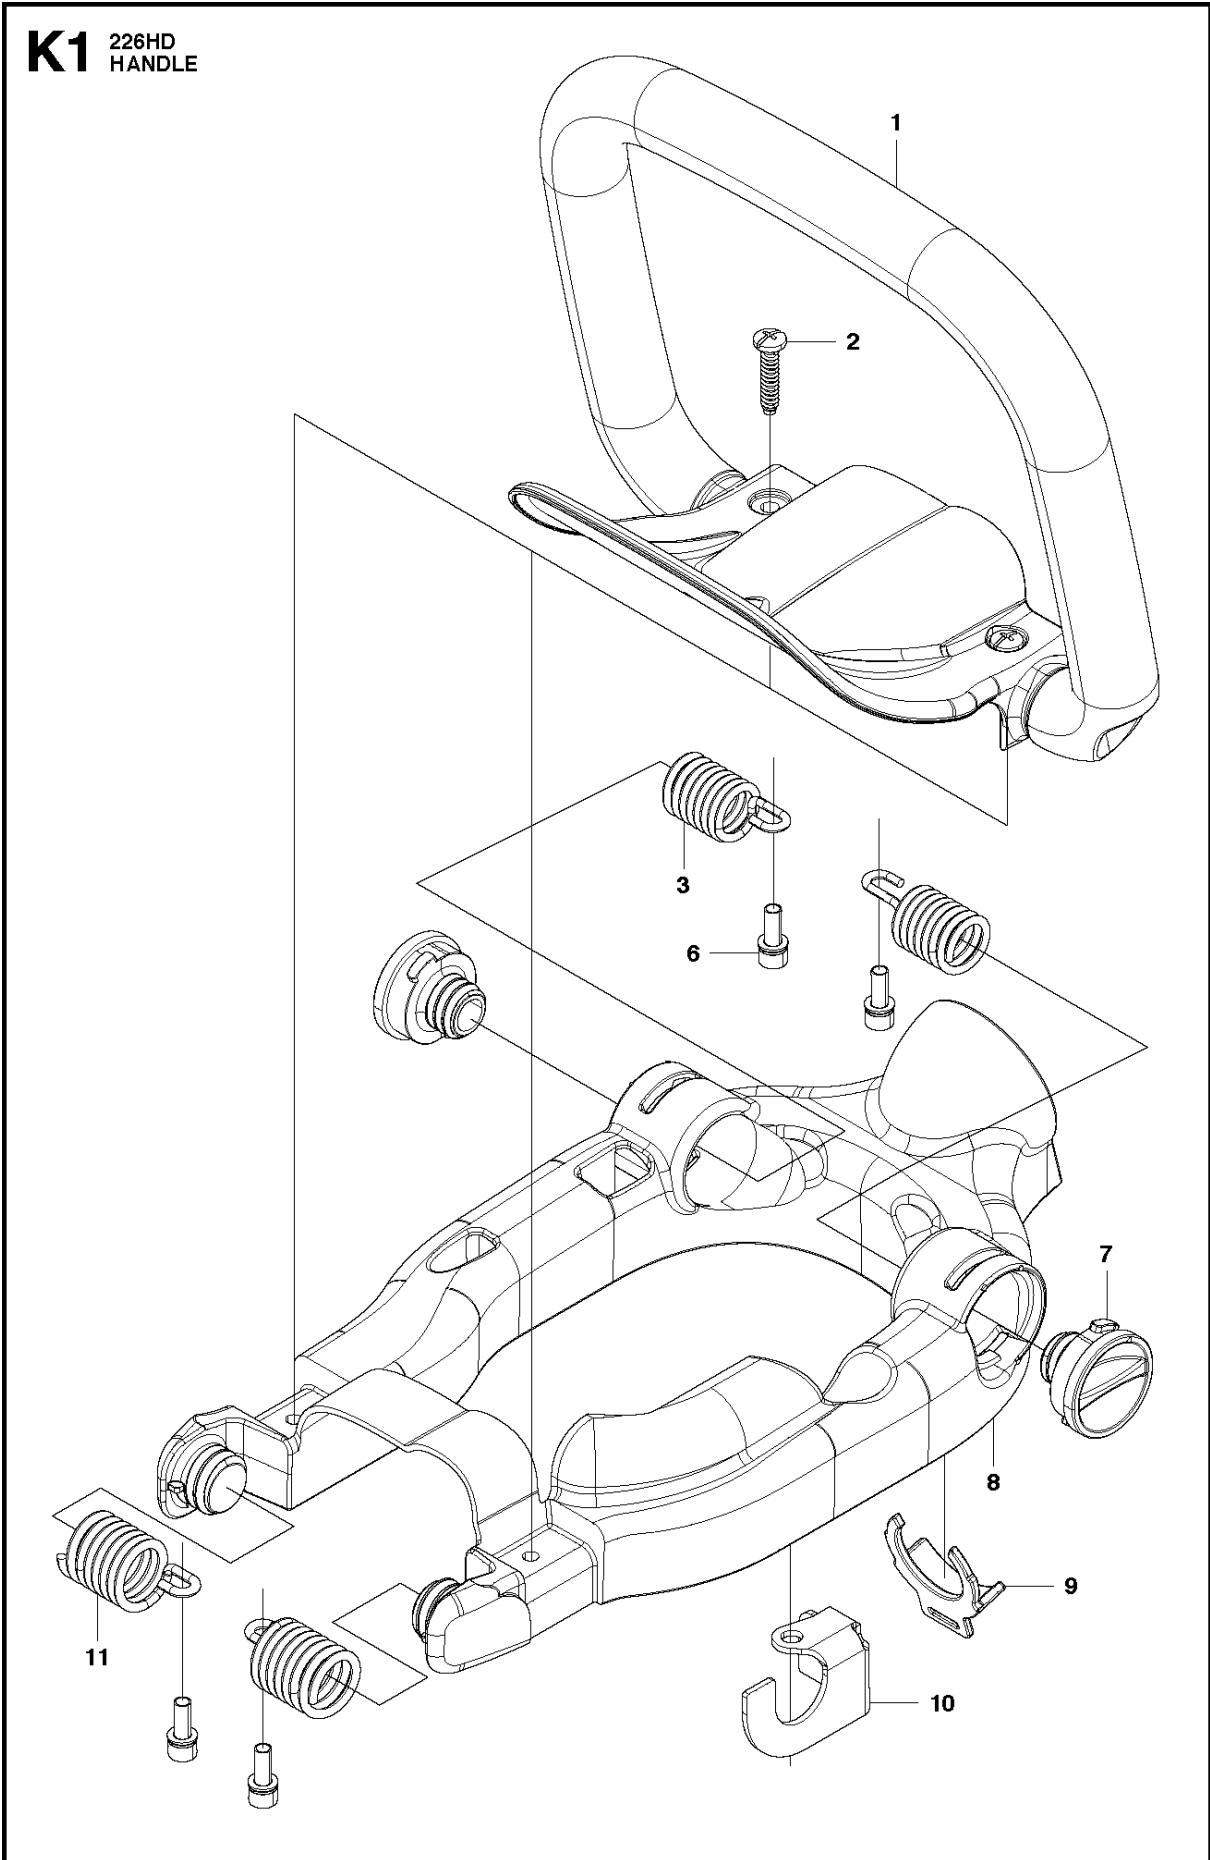

HANDLE

226HD60S, 967279801, 967279802, 2015-01

Ref	Part No	Description	Remark	QTY KIT
1	523 07 21-01	HANDLE		1
2	513 58 61-01	SCREW		2
3	521 59 39-01	SPRING R		2
6	521 51 61-01	BOLT		4
7	521 85 12-01	HOLDER		2
8	523 07 22-01	FRAME		1
9	521 85 09-01	STOPPER		1
10	576 69 53-01	BRACKET		1
11	521 59 38-01	SPRING F		2