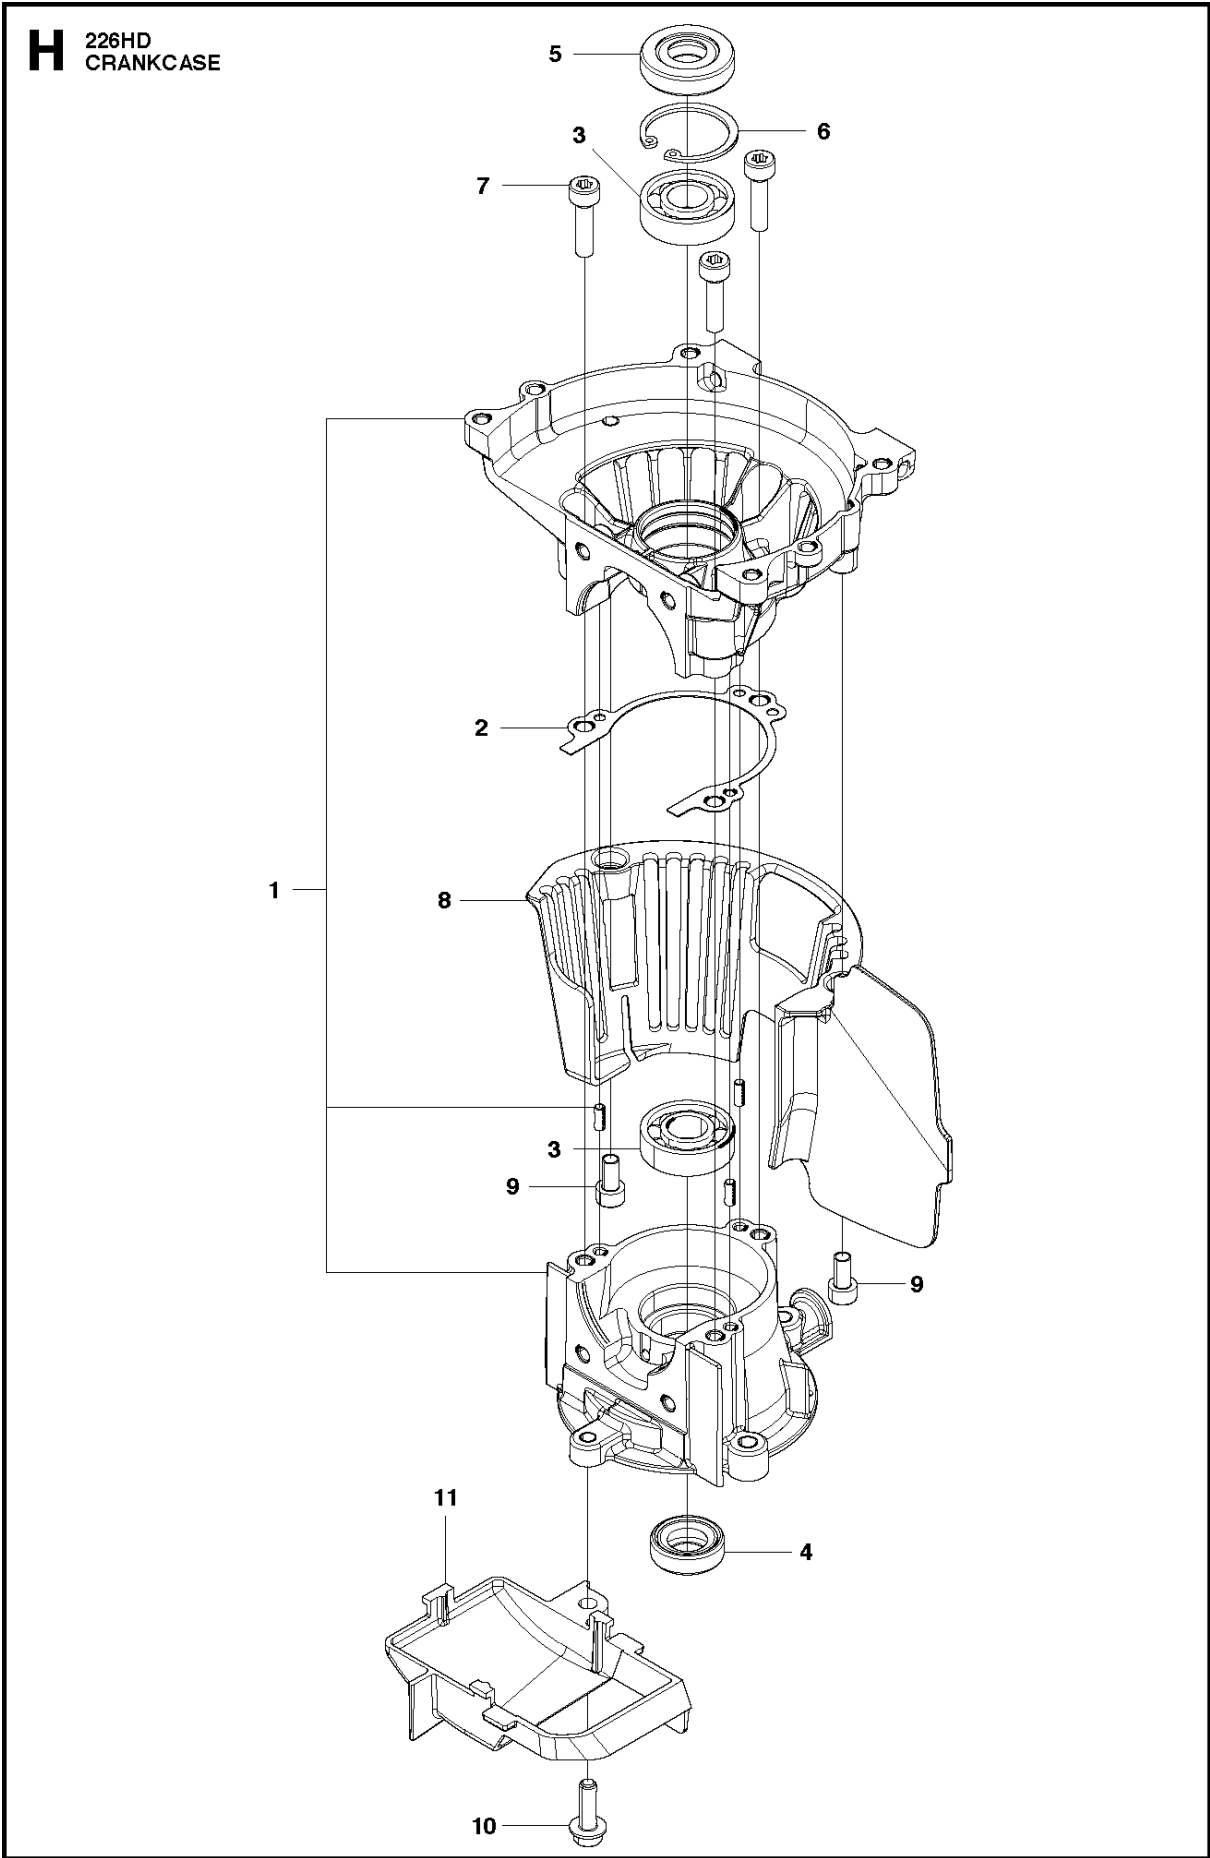

## CARBURETOR

226HD60S, 967279801, 967279802, 2015-01

Ref	Part No	Description	Remark	QTY	KIT
1	586 43 44-01	CARBURETTOR		1	
2	528 07 01-01	REBUILD KIT		1	1
3	502 23 84-01	CARBURETTOR BODY		1	1, 2
4	515 37 87-01	GASKET KIT		1	1, 2
5	506 74 09-01	BODY		1	1
6	506 74 10-01	COVER		1	1
7	505 30 67-01	PUMP		1	1
8	506 73 86-01	RING		1	1
9	506 74 12-01	SWIVEL		1	1
10	505 30 79-01	SCREW		2	1
11	506 74 60-01	BRACKET		1	1
12	506 61 26-01	NUT		1	1
13	505 30 82-01	SCREW-CABLE-ADJ		1	1
14	506 74 11-01	SCREW		4	1
15	506 74 61-01	WASHER		1	1
16	505 30 83-01	SCREW		1	1

## CARBURETOR &amp; AIR FILTER

226HD60S, 967279801, 967279802, 2015-01

Ref	Part No	Description	Remark	QTY	KIT
1	511 35 92-01	BODY&SCREEN		1	
2	506 68 43-01	PLATE.CHOKE		1	1
3	521 76 05-01	LEVER CHOKE		1	1
4	581 73 62-01	SCREW		1	1
5	521 75 13-01	PACKING		1	1
6	521 60 79-01	SCREEN		1	1
7	581 73 62-01	SCREW		1	1
8	523 09 00-01	FILTER		1	
9	523 07 11-01	FILTER		1	
10	523 07 12-01	COVER		1	
11	523 07 13-01	KNOB		1	10
12	574 29 97-01	LABEL		1	
13	523 07 14-01	LABEL	US only	1	
14	511 34 97-01	INSULATOR		1	
15	511 35 00-01	GASKET.INSU		1	
16	521 75 50-01	GASKET		1	
17	506 68 90-01	BOLT		4	
18	504 11 65-01	SCREW		2	
19	506 74 15-01	CLIP		1	
20	506 74 42-01	COVER		1	
21	586 43 44-01	CARBURETTOR		1	

## CLUTCH &amp; OIL PUMP

226HD60S, 967279801, 967279802, 2015-01

Ref	Part No	Description	Remark	QTY	KIT
1	586 93 71-01	GEAR CASE		1	
2	529 26 98-01	BEARING		2	1
3	506 60 99-01	RING		1	1
4	506 62 69-01	PLATE		1	1
5	506 68 88-01	BOLT		2	1
6	586 93 72-01	GEAR CASE		1	
7	506 62 69-01	PLATE		1	6
8	506 68 88-01	BOLT		2	6
9	506 68 83-01	GASKET		1	
10	506 61 95-01	DRUM		1	
11	506 62 72-01	GEAR		1	
12	506 68 87-01	GEAR		1	
13	586 93 75-01	ROD		2	
14	505 17 15-01	FITTING		1	
15	506 68 89-01	FELT		1	
16	575 70 10-01	SCREW		6	
17	521 51 75-01	BOLT		3	
18	506 62 94-01	CLUTCH		1	
19	506 68 58-01	SPRING		1	18
20	505 05 44-01	WASHER		2	
21	506 61 38-01	WASHER		2	
22	506 65 22-01	BOLT		2	
23	506 65 21-01	PLATE		1	
24	506 61 42-01	WASHER		1	