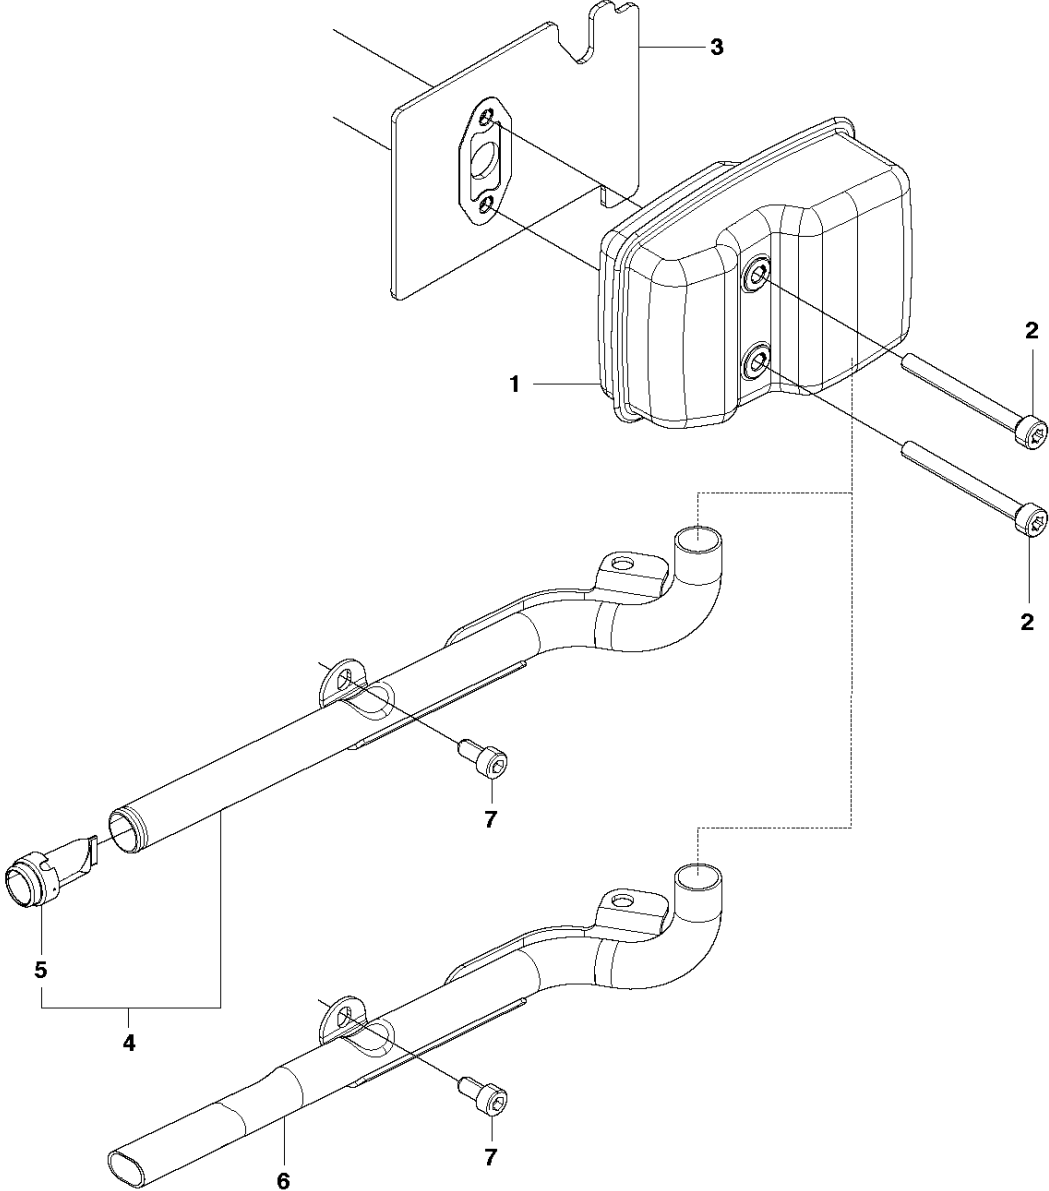

F 226HD
MUFFLER

MUFFLER

226HD60S, 967279801, 967279802, 2015-01

Ref	Part No	Description	Remark	QTY	KIT
1	523 07 16-01	MUFFLER		1	
2	504 11 65-01	SCREW		2	
3	506 65 56-01	GASKET		1	
4	523 07 20-01	EXHAUST PIPE	US only	1	
5	506 61 56-01	ARRESTER	US ONLY	1	4
6	521 59 06-01	PIPE	EU only	1	
7	504 11 96-01	SCREW		1