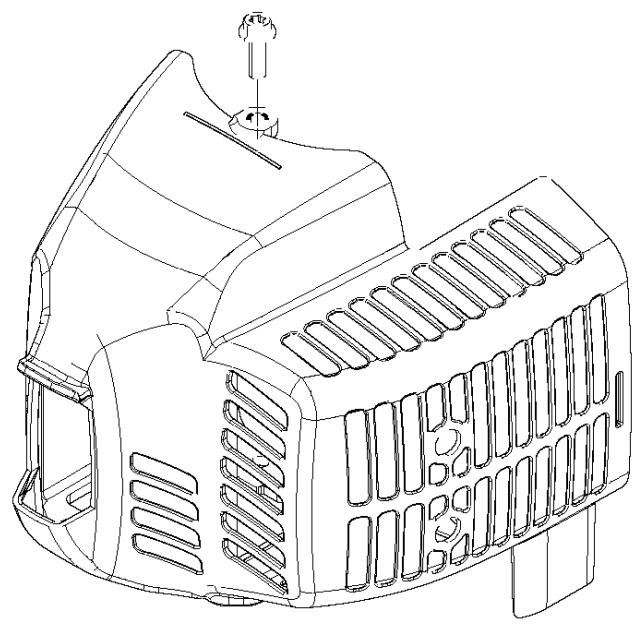

A 226HD
STARTER

STARTER

226HD60S, 967279801, 967279802, 2015-01

Ref	Part No	Description	Remark	QTY	KIT
1	506 65 72-01	RECOIL ASSY		1	
2	506 68 42-01	REEL		1	1
3	506 67 43-01	SPRING		1	1
4	506 61 30-01	SCREW		1	1
5	506 68 34-01	ROPE		1	1
6	506 61 47-01	KNOB		1	1
7	506 74 56-01	BOLT		4	
8	528 05 13-01	LABEL,RECOIL	226HD60S	1