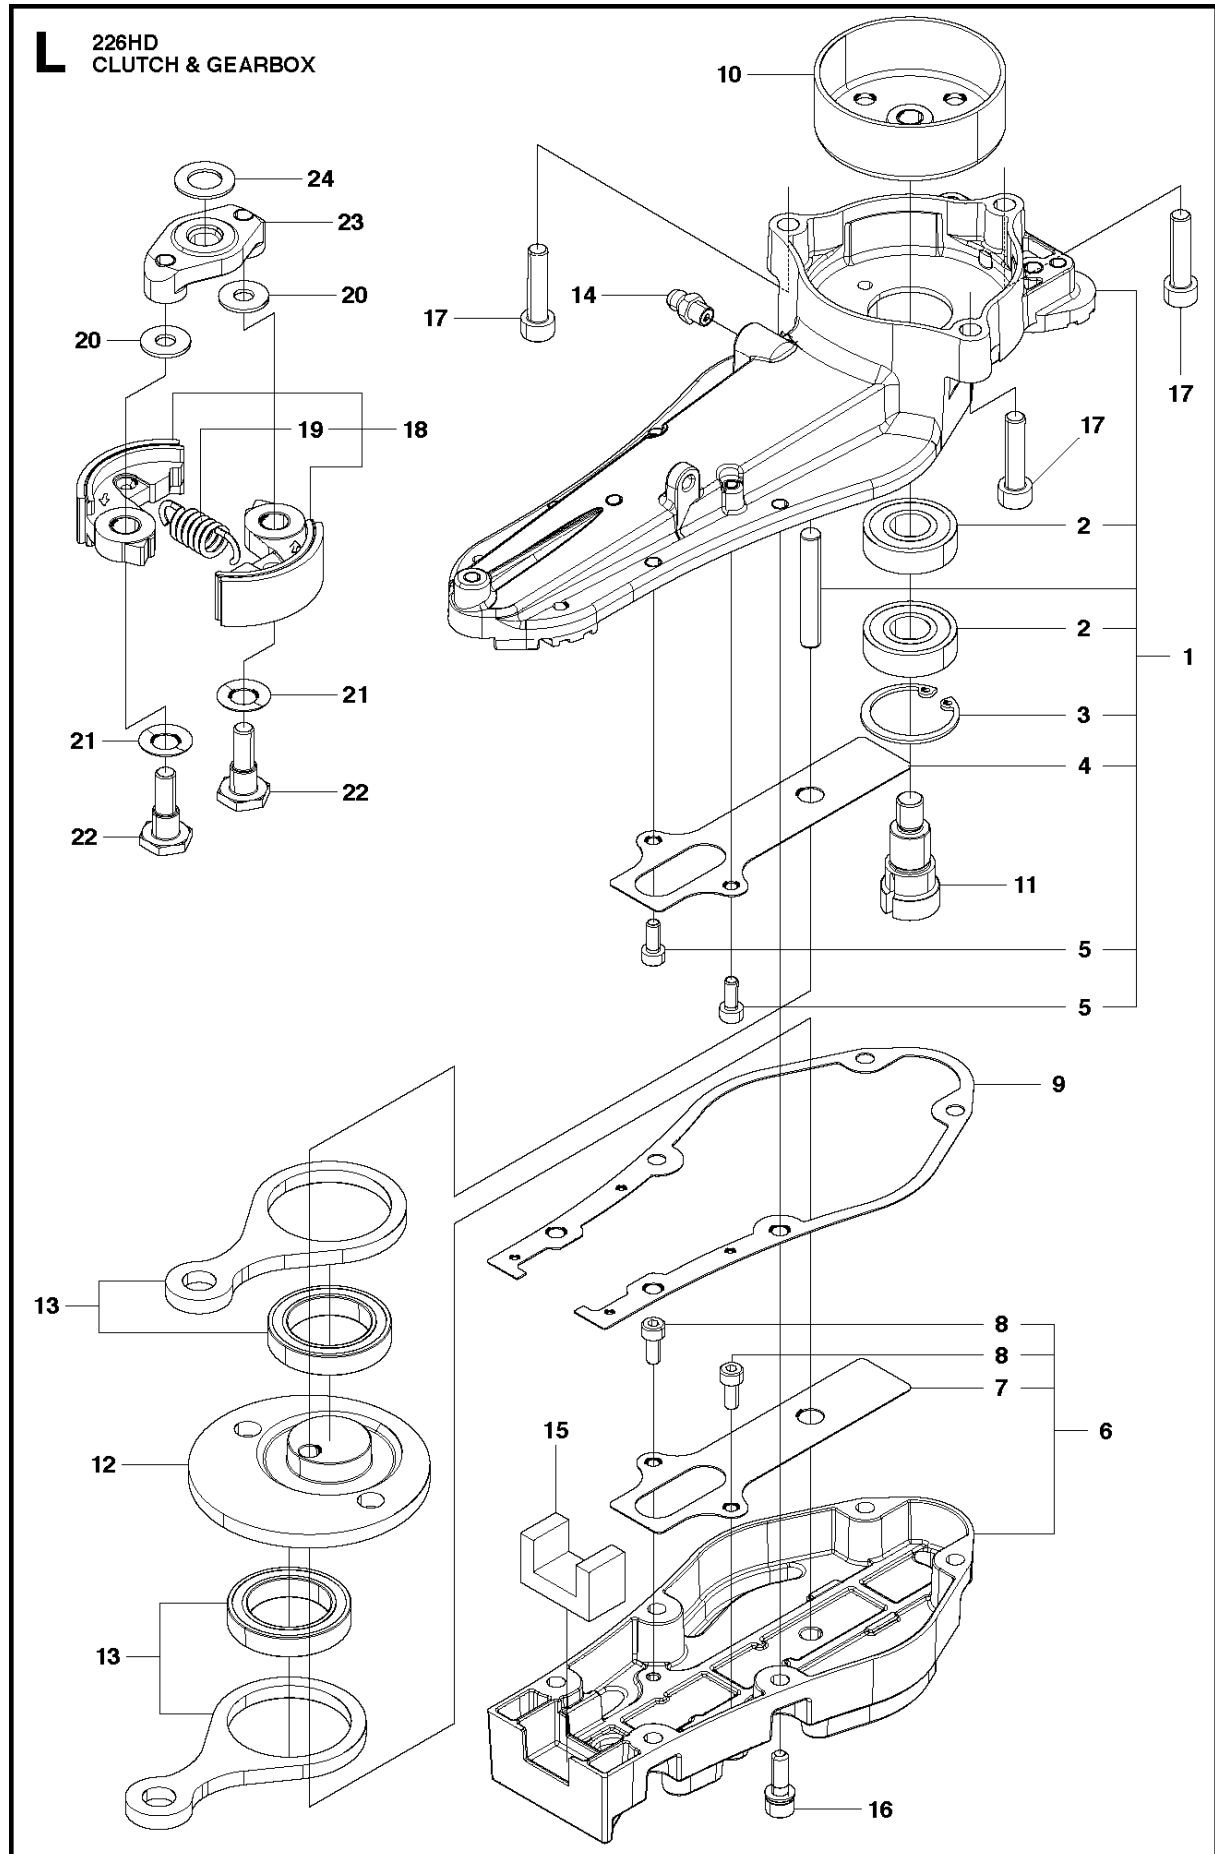

## CARBURETOR

226HD60S, 967279801, 967279802, 2015-01

Ref	Part No	Description	Remark	QTY	KIT
1	586 43 44-01	CARBURETTOR		1	
2	528 07 01-01	REBUILD KIT		1	1
3	502 23 84-01	CARBURETTOR BODY		1	1, 2
4	515 37 87-01	GASKET KIT		1	1, 2
5	506 74 09-01	BODY		1	1
6	506 74 10-01	COVER		1	1
7	505 30 67-01	PUMP		1	1
8	506 73 86-01	RING		1	1
9	506 74 12-01	SWIVEL		1	1
10	505 30 79-01	SCREW		2	1
11	506 74 60-01	BRACKET		1	1
12	506 61 26-01	NUT		1	1
13	505 30 82-01	SCREW-CABLE-ADJ		1	1
14	506 74 11-01	SCREW		4	1
15	506 74 61-01	WASHER		1	1
16	505 30 83-01	SCREW		1	1

## CARBURETOR &amp; AIR FILTER

226HD60S, 967279801, 967279802, 2015-01

Ref	Part No	Description	Remark	QTY	KIT
1	511 35 92-01	BODY&SCREEN		1	
2	506 68 43-01	PLATE.CHOKE		1	1
3	521 76 05-01	LEVER CHOKE		1	1
4	581 73 62-01	SCREW		1	1
5	521 75 13-01	PACKING		1	1
6	521 60 79-01	SCREEN		1	1
7	581 73 62-01	SCREW		1	1
8	523 09 00-01	FILTER		1	
9	523 07 11-01	FILTER		1	
10	523 07 12-01	COVER		1	
11	523 07 13-01	KNOB		1	10
12	574 29 97-01	LABEL		1	
13	523 07 14-01	LABEL	US only	1	
14	511 34 97-01	INSULATOR		1	
15	511 35 00-01	GASKET.INSU		1	
16	521 75 50-01	GASKET		1	
17	506 68 90-01	BOLT		4	
18	504 11 65-01	SCREW		2	
19	506 74 15-01	CLIP		1	
20	506 74 42-01	COVER		1	
21	586 43 44-01	CARBURETTOR		1	

## CLUTCH &amp; OIL PUMP

226HD60S, 967279801, 967279802, 2015-01

Ref	Part No	Description	Remark	QTY	KIT
1	586 93 71-01	GEAR CASE		1	
2	529 26 98-01	BEARING		2	1
3	506 60 99-01	RING		1	1
4	506 62 69-01	PLATE		1	1
5	506 68 88-01	BOLT		2	1
6	586 93 72-01	GEAR CASE		1	
7	506 62 69-01	PLATE		1	6
8	506 68 88-01	BOLT		2	6
9	506 68 83-01	GASKET		1	
10	506 61 95-01	DRUM		1	
11	506 62 72-01	GEAR		1	
12	506 68 87-01	GEAR		1	
13	586 93 75-01	ROD		2	
14	505 17 15-01	FITTING		1	
15	506 68 89-01	FELT		1	
16	575 70 10-01	SCREW		6	
17	521 51 75-01	BOLT		3	
18	506 62 94-01	CLUTCH		1	
19	506 68 58-01	SPRING		1	18
20	505 05 44-01	WASHER		2	
21	506 61 38-01	WASHER		2	
22	506 65 22-01	BOLT		2	
23	506 65 21-01	PLATE		1	
24	506 61 42-01	WASHER		1	