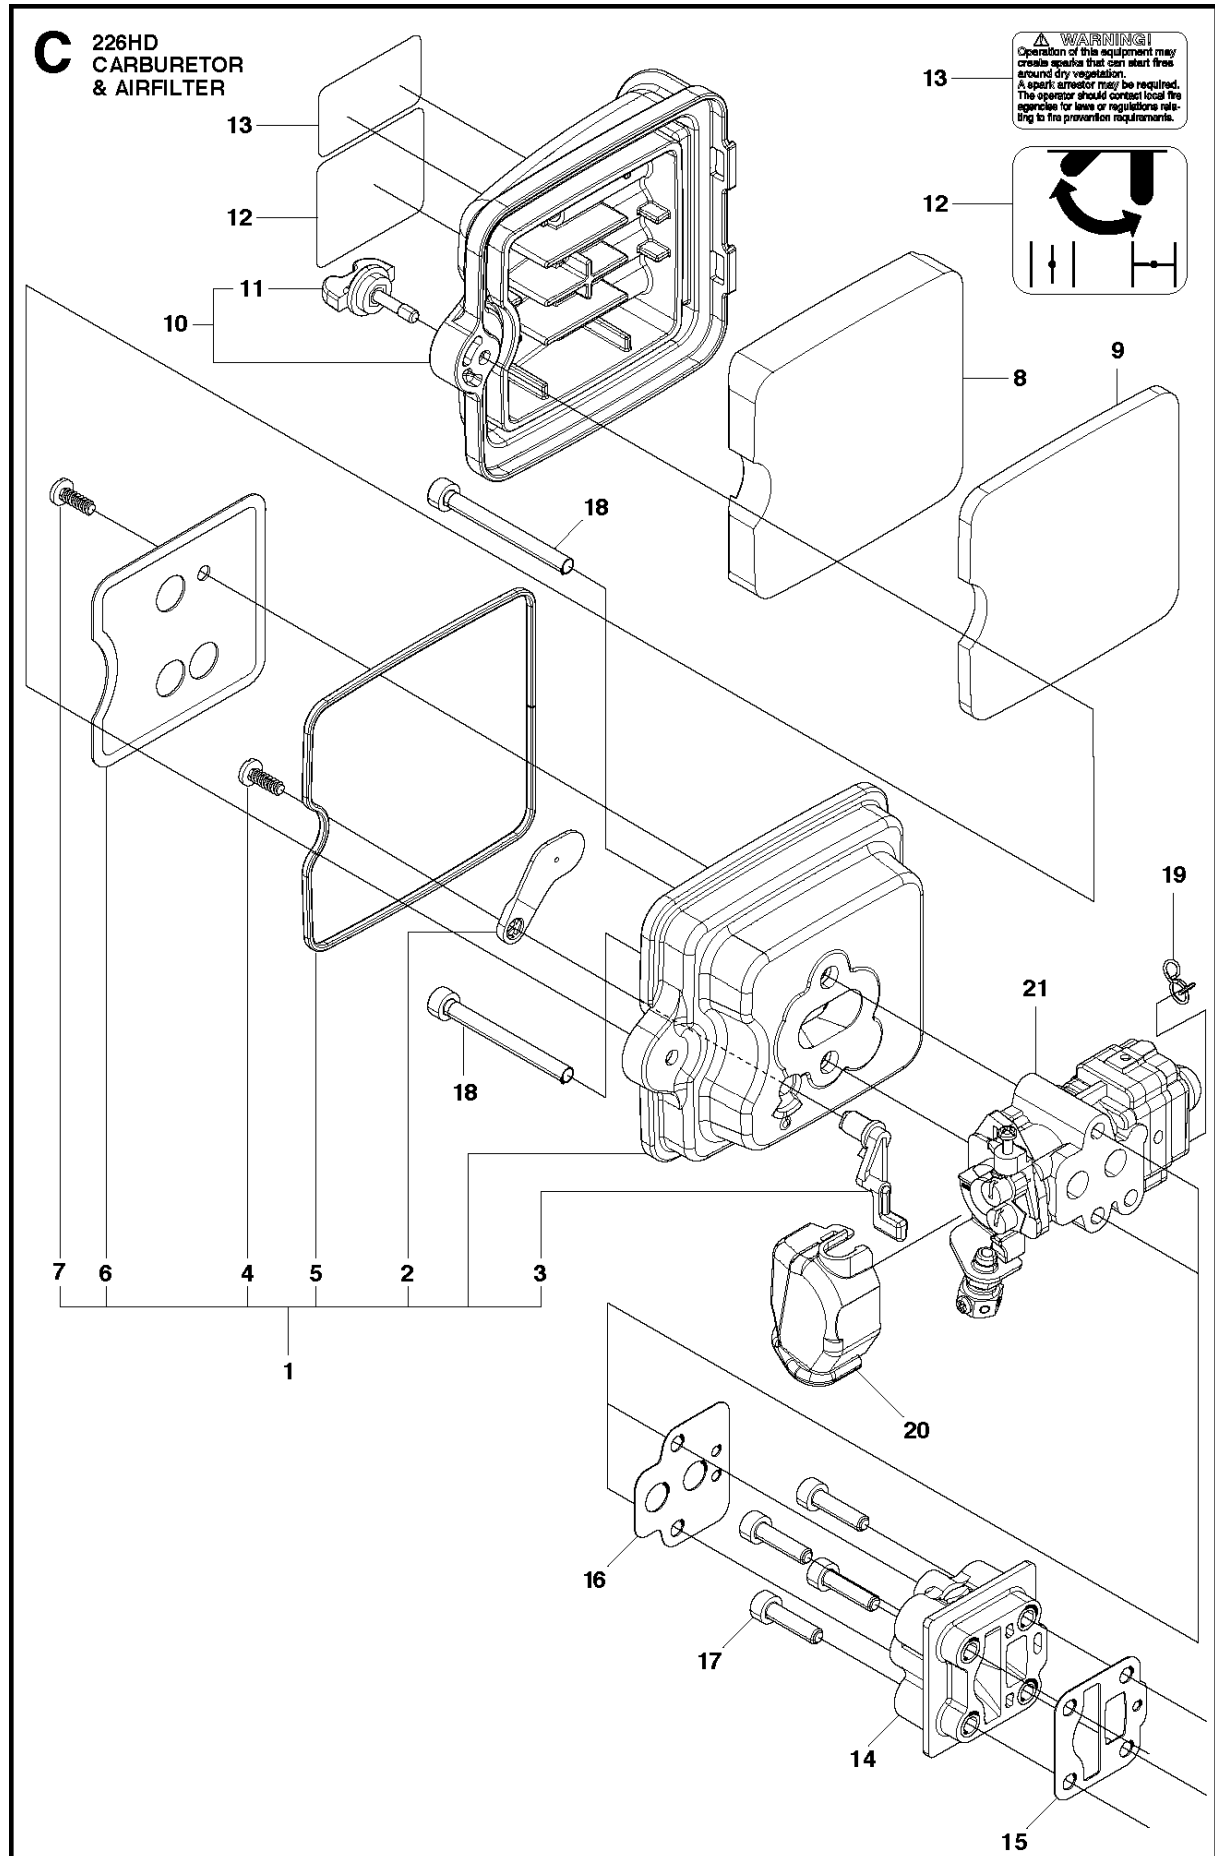

## ACCESSORIES

226HD60S, 967279801, 967279802, 2015-01

Ref	Part No	Description	Remark	QTY	KIT
1	521 83 99-01	TOOL-SET		1	
2	506 68 61-01	COMBINATION WRENCH		1	1
3	506 61 50-01	SPANNER		1	1

## CARBURETOR

226HD60S, 967279801, 967279802, 2015-01

Ref	Part No	Description	Remark	QTY	KIT
1	586 43 44-01	CARBURETTOR		1	
2	528 07 01-01	REBUILD KIT		1	1
3	502 23 84-01	CARBURETTOR BODY		1	1, 2
4	515 37 87-01	GASKET KIT		1	1, 2
5	506 74 09-01	BODY		1	1
6	506 74 10-01	COVER		1	1
7	505 30 67-01	PUMP		1	1
8	506 73 86-01	RING		1	1
9	506 74 12-01	SWIVEL		1	1
10	505 30 79-01	SCREW		2	1
11	506 74 60-01	BRACKET		1	1
12	506 61 26-01	NUT		1	1
13	505 30 82-01	SCREW-CABLE-ADJ		1	1
14	506 74 11-01	SCREW		4	1
15	506 74 61-01	WASHER		1	1
16	505 30 83-01	SCREW		1	1

## CLUTCH &amp; OIL PUMP

226HD60S, 967279801, 967279802, 2015-01

Ref	Part No	Description	Remark	QTY	KIT
1	586 93 71-01	GEAR CASE		1	
2	529 26 98-01	BEARING		2	1
3	506 60 99-01	RING		1	1
4	506 62 69-01	PLATE		1	1
5	506 68 88-01	BOLT		2	1
6	586 93 72-01	GEAR CASE		1	
7	506 62 69-01	PLATE		1	6
8	506 68 88-01	BOLT		2	6
9	506 68 83-01	GASKET		1	
10	506 61 95-01	DRUM		1	
11	506 62 72-01	GEAR		1	
12	506 68 87-01	GEAR		1	
13	586 93 75-01	ROD		2	
14	505 17 15-01	FITTING		1	
15	506 68 89-01	FELT		1	
16	575 70 10-01	SCREW		6	
17	521 51 75-01	BOLT		3	
18	506 62 94-01	CLUTCH		1	
19	506 68 58-01	SPRING		1	18
20	505 05 44-01	WASHER		2	
21	506 61 38-01	WASHER		2	
22	506 65 22-01	BOLT		2	
23	506 65 21-01	PLATE		1	
24	506 61 42-01	WASHER		1	