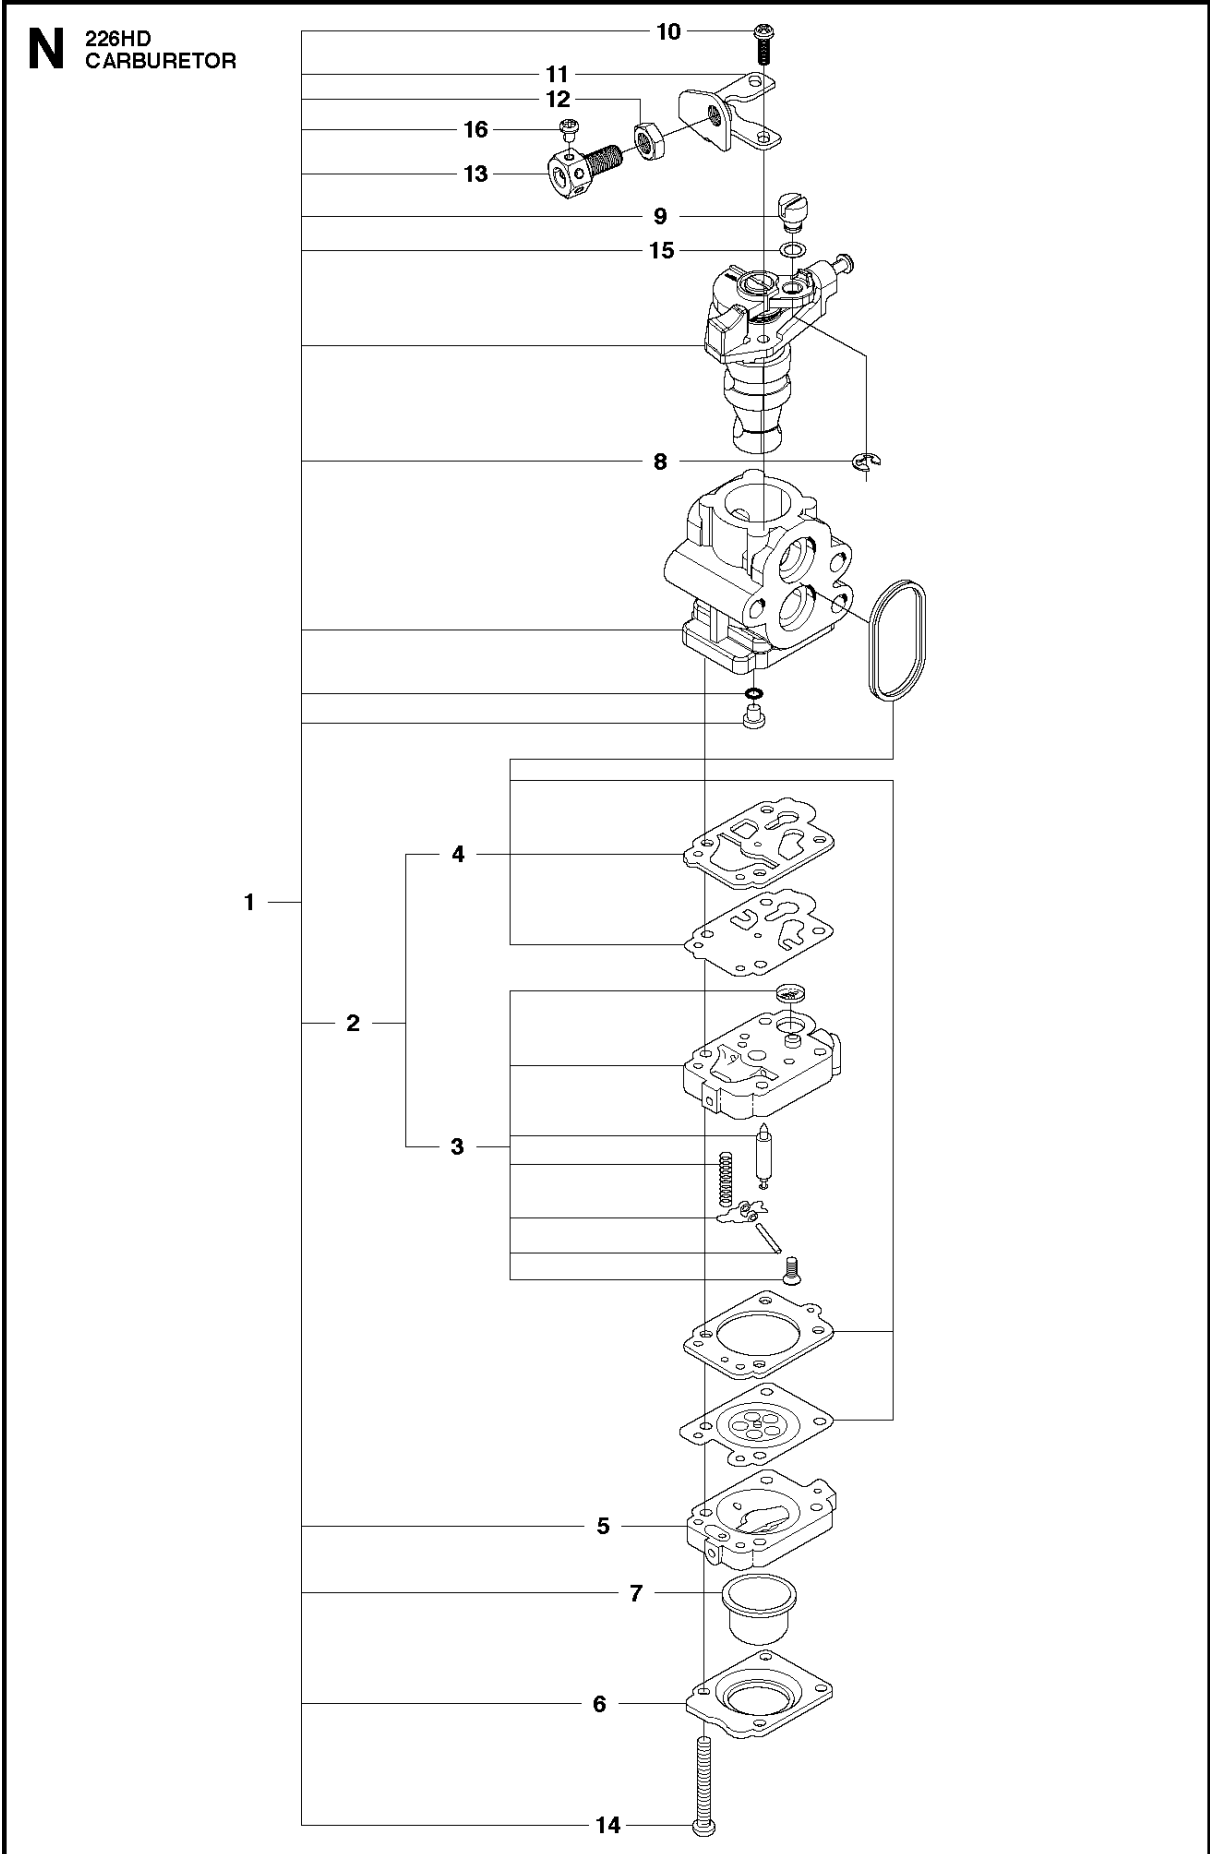

# SPARE PARTS LIST

HEDGE TRIMMERS/POLE HEDGE  
TRIMMERS

226HD60S, 967279801, 967279802,  
2015-01

**P** 226HD  
ACCESSORIES

## ACCESSORIES

226HD60S, 967279801, 967279802, 2015-01

Ref	Part No	Description	Remark	QTY	KIT
1	521 83 99-01	TOOL-SET		1	
2	506 68 61-01	COMBINATION WRENCH		1	1
3	506 61 50-01	SPANNER		1	1

## CARBURETOR

226HD60S, 967279801, 967279802, 2015-01

Ref	Part No	Description	Remark	QTY	KIT
1	586 43 44-01	CARBURETTOR		1	
2	528 07 01-01	REBUILD KIT		1	1
3	502 23 84-01	CARBURETTOR BODY		1	1, 2
4	515 37 87-01	GASKET KIT		1	1, 2
5	506 74 09-01	BODY		1	1
6	506 74 10-01	COVER		1	1
7	505 30 67-01	PUMP		1	1
8	506 73 86-01	RING		1	1
9	506 74 12-01	SWIVEL		1	1
10	505 30 79-01	SCREW		2	1
11	506 74 60-01	BRACKET		1	1
12	506 61 26-01	NUT		1	1
13	505 30 82-01	SCREW-CABLE-ADJ		1	1
14	506 74 11-01	SCREW		4	1
15	506 74 61-01	WASHER		1	1
16	505 30 83-01	SCREW		1	1

## CLUTCH &amp; OIL PUMP

226HD60S, 967279801, 967279802, 2015-01

Ref	Part No	Description	Remark	QTY	KIT
1	586 93 71-01	GEAR CASE		1	
2	529 26 98-01	BEARING		2	1
3	506 60 99-01	RING		1	1
4	506 62 69-01	PLATE		1	1
5	506 68 88-01	BOLT		2	1
6	586 93 72-01	GEAR CASE		1	
7	506 62 69-01	PLATE		1	6
8	506 68 88-01	BOLT		2	6
9	506 68 83-01	GASKET		1	
10	506 61 95-01	DRUM		1	
11	506 62 72-01	GEAR		1	
12	506 68 87-01	GEAR		1	
13	586 93 75-01	ROD		2	
14	505 17 15-01	FITTING		1	
15	506 68 89-01	FELT		1	
16	575 70 10-01	SCREW		6	
17	521 51 75-01	BOLT		3	
18	506 62 94-01	CLUTCH		1	
19	506 68 58-01	SPRING		1	18
20	505 05 44-01	WASHER		2	
21	506 61 38-01	WASHER		2	
22	506 65 22-01	BOLT		2	
23	506 65 21-01	PLATE		1	
24	506 61 42-01	WASHER		1	