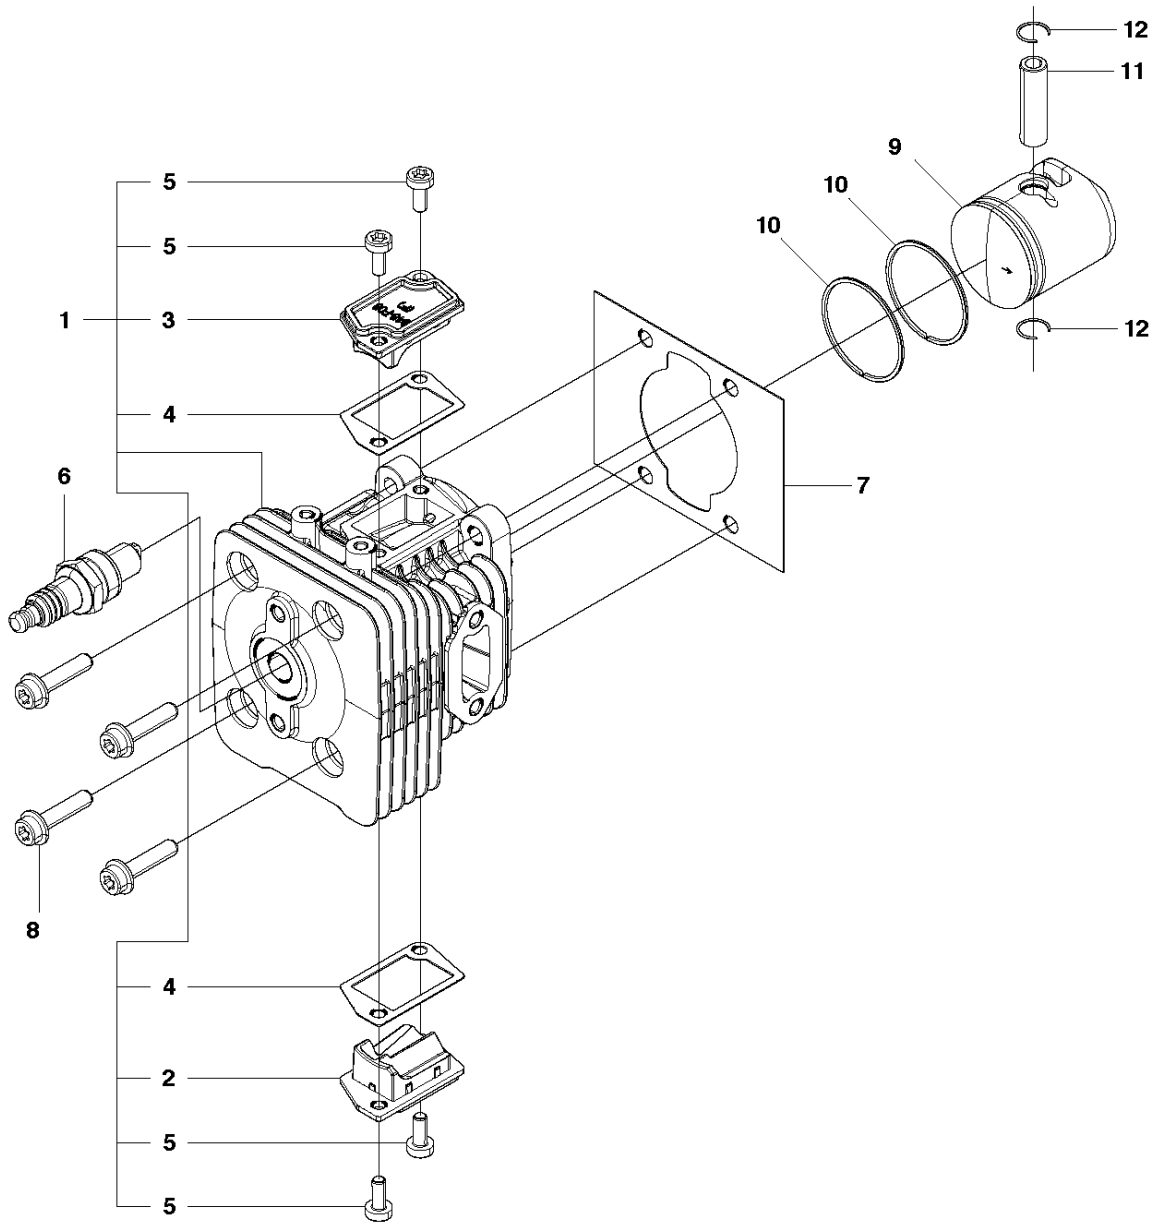

G 226HD
CYLINDER & PISTON

CYLINDER, PISTON & MUFFLER

226HD60S, 967279801, 967279802, 2015-01

Ref	Part No	Description	Remark	QTY	KIT
1	528 05 21-01	CYLINDER-C		1	
2	506 65 41-02	COVER		1	1
3	506 65 42-02	COVER		1	1
4	506 65 43-01	GASKET		2	1
5	504 11 92-01	SCREW		4	1
6	528 07 40-01	SPARKPLUG		1	
7	506 62 97-01	GASKET		1	
8	506 74 52-01	BOLT		4	
9	528 05 23-01	PISTON		1	
10	506 61 81-01	RING		2	
11	505 04 07-01	PIN		1	
12	505 04 52-01	RING		2