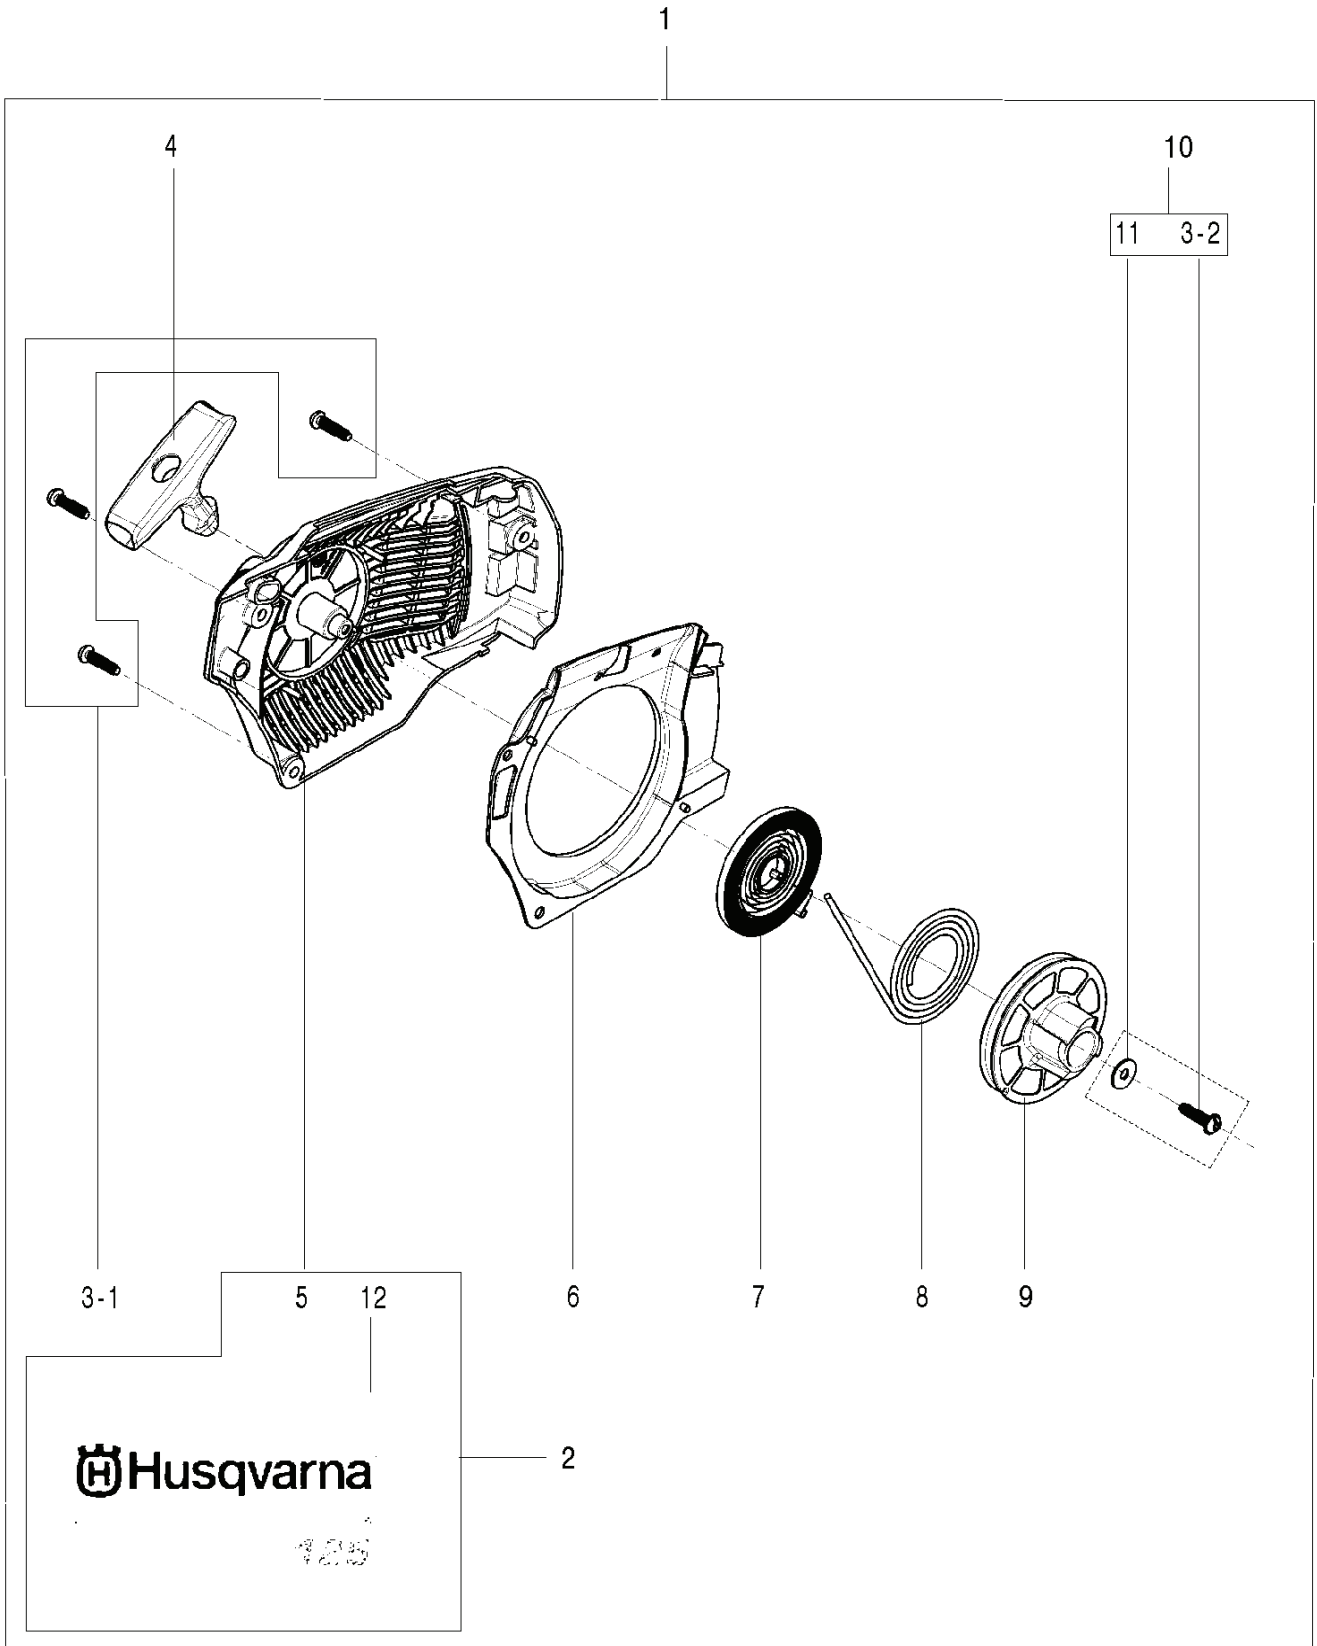

CHAIN SAWS

PXM_REF	PXM_PARTNO	DESCRIPTION	PXM_REMARK	QTY
1	582618601	CYLINDER ASSY	incl 2-3	1
4	582883201	KNOB		1

CHAIN SAWS

PXM_REF	PXM_PARTNO	DESCRIPTION	PXM_REMARK	QTY
1	574227102	TANK CAP ASSY	incl 2-4	1
5	582631401	FUEL TANK	incl 6-11	1
6	586874101	SEALING RING		1
11	582631501	FUEL HOSE	incl 12-14	1

CHAIN SAWS

PXM_REF	PXM_PARTNO	DESCRIPTION	PXM_REMARK	QTY
1	574227403	FRONT HANDLE		1
2	574223901	SCREW		4
3	574733501	SCREW		1

CHAIN SAWS

PXM_REF	PXM_PARTNO	DESCRIPTION	PXM_REMARK	QTY
1	582631201	OIL TANK	incl 2-10	1
2	582631701	OIL HOSE	incl 3-7	1
8	582631301	NIPPLE	incl 9, 10	1
13	586471801	O-RING	incl 11, 12	1
14	574226901	TANK CAP ASSY	incl 15-17	1

CHAIN SAWS

PXM_REF	PXM_PARTNO	DESCRIPTION	PXM_REMARK	QTY
1	582629201	SHORT BLOCK ASSY	incl 2-10	1
11	574225801	CHAIN CATCHER		1
12	574731101	SCREW		1
13	574225501	NUT		2
14	574727001	SCREW	incl 6-7	2
15	582629401	BAR PLATE	incl 16, 17	1
18	574224601	CONNECTOR		1
19	574224501	HOSE		1
20	582629601	SPIKE	incl 21, 22	1