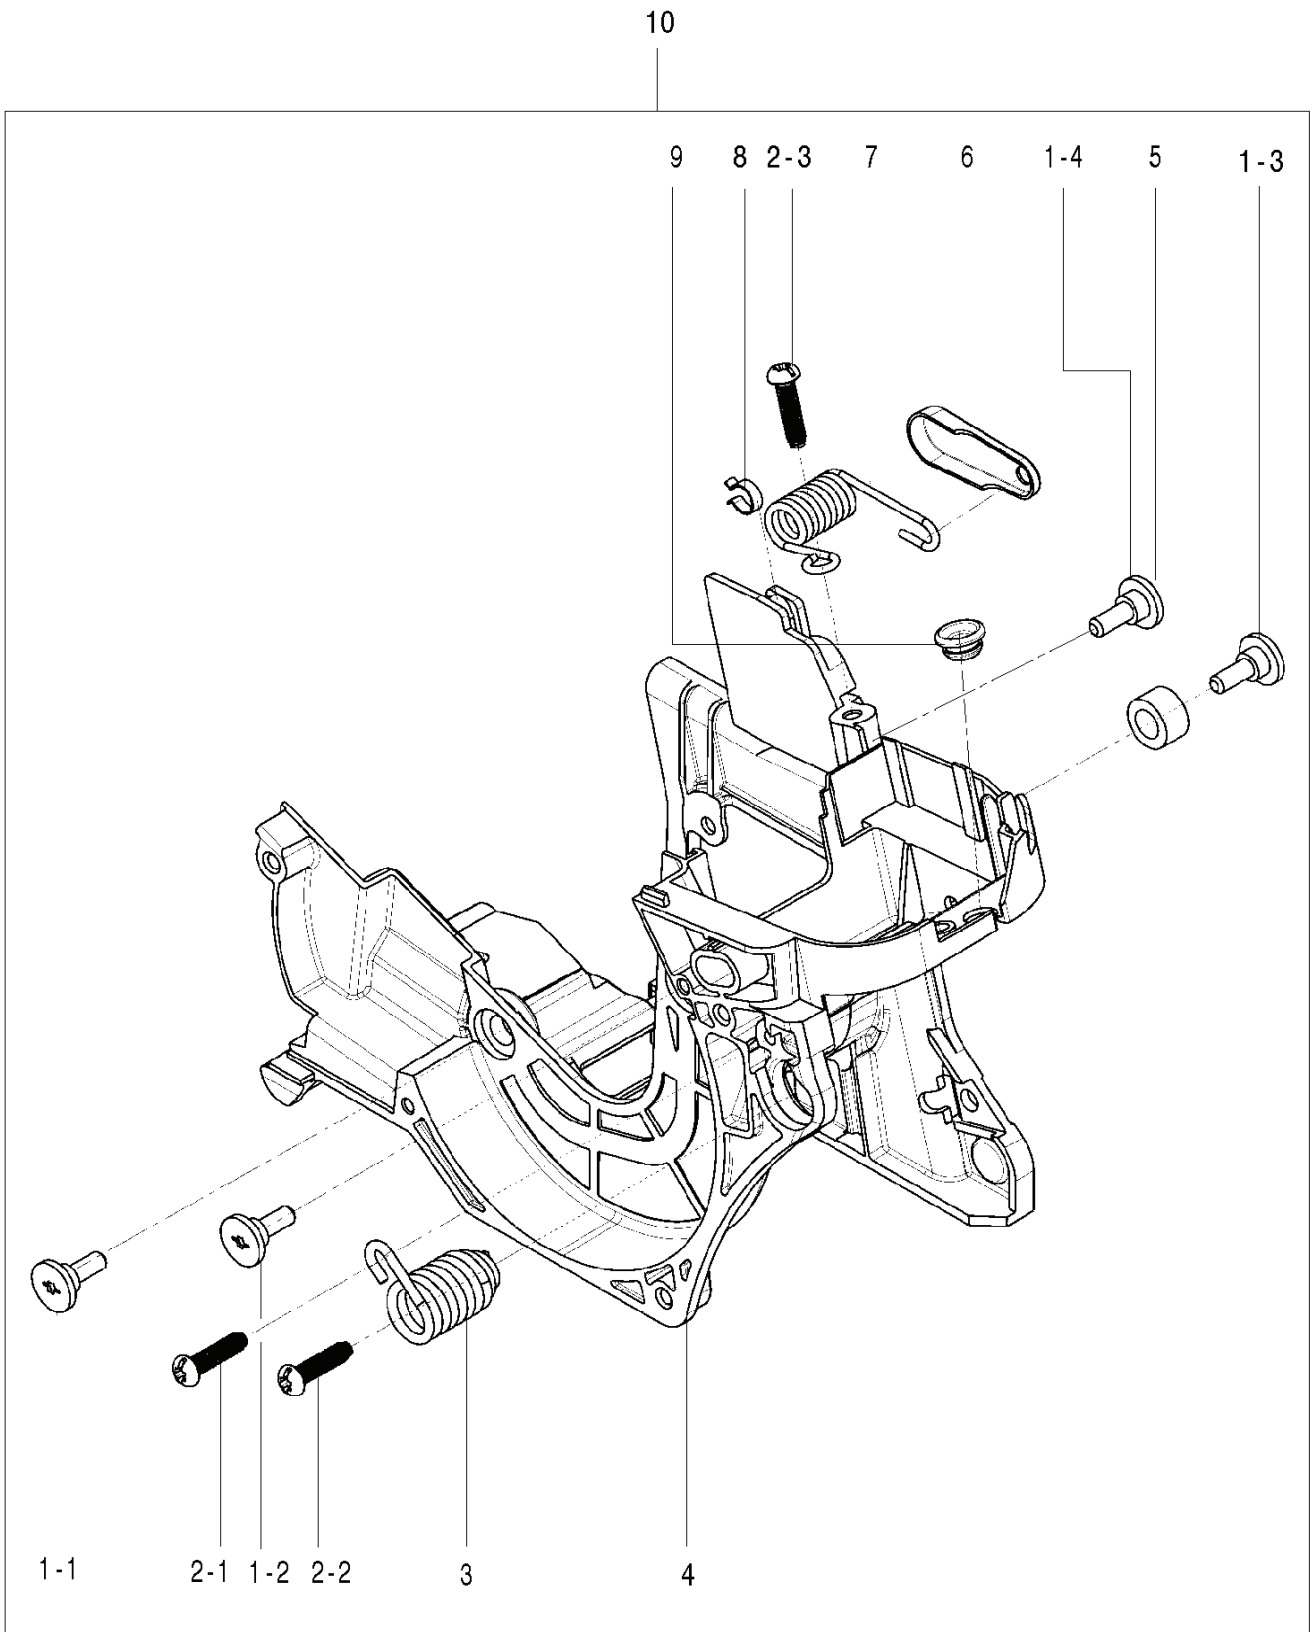

CHAIN SAWS

PXM_REF	PXM_PARTNO	DESCRIPTION	PXM_REMARK	QTY
1	574730101	SCREW		4
2	574223901	SCREW		3
3	574224201	SPRING		1
5	574225301	GROMMET		1
6	574227601	SPACER		1
7	574227501	SPRING		1
8	574224301	BUSH		1
9	574728501	GROMMET		1
10	586098603	BRACKET	incl 1-9	1