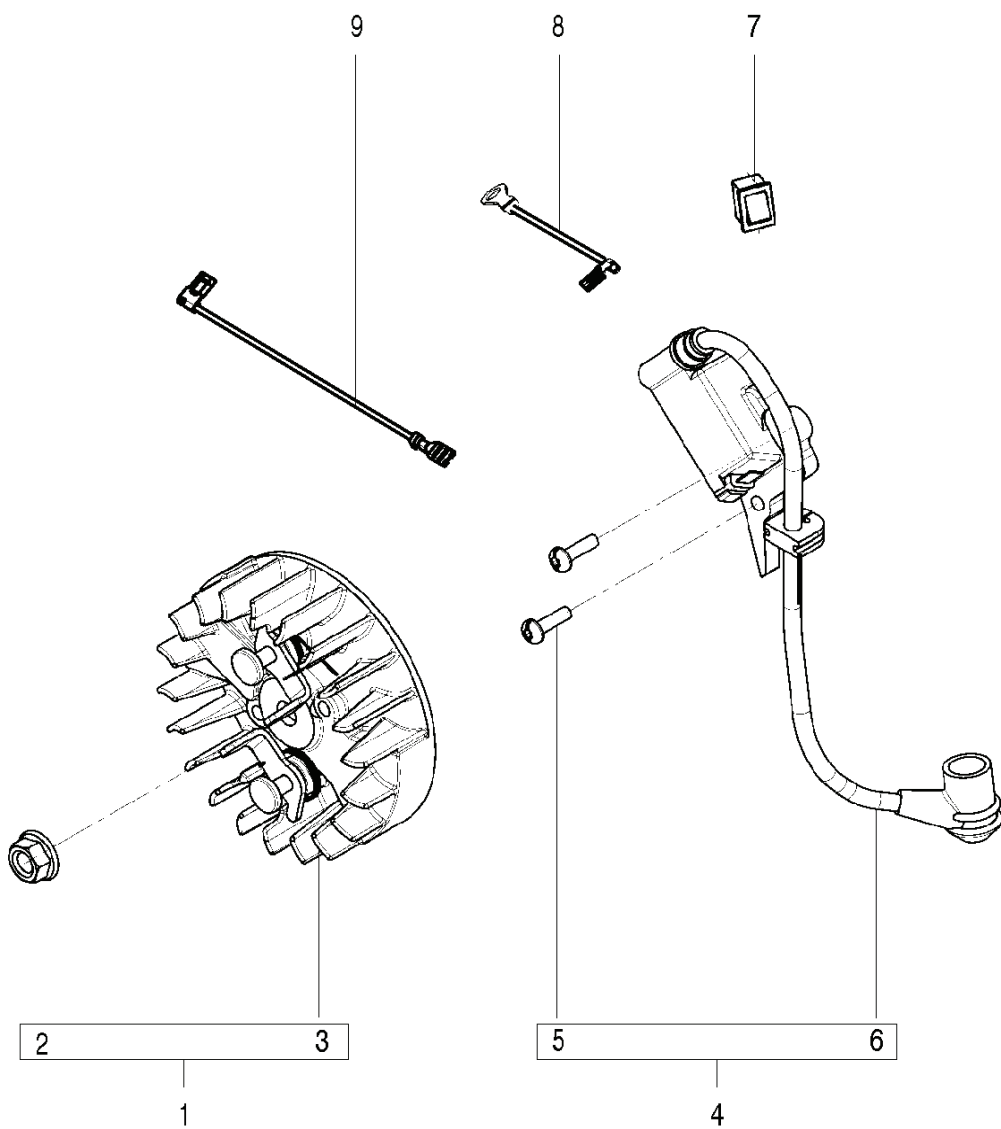

CHAIN SAWS

PXM_REF	PXM_PARTNO	DESCRIPTION	PXM_REMARK	QTY
1	574227403	FRONT HANDLE		1
2	574223901	SCREW		4
3	574733501	SCREW		1

CHAIN SAWS

PXM_REF	PXM_PARTNO	DESCRIPTION	PXM_REMARK	QTY
1	582631201	OIL TANK	incl 2-10	1
2	582631701	OIL HOSE	incl 3-7	1
8	582631301	NIPPLE	incl 9, 10	1
13	586471801	O-RING	incl 11, 12	1
14	574226901	TANK CAP ASSY	incl 15-17	1

PXM_REF	PXM_PARTNO	DESCRIPTION	PXM_REMARK	QTY
1	582102602	CHAIN BRAKE ASSY	incl 2-29	1
2	585598302	HAND GUARD		1
3	582610101	HAND GUARD ASSY	incl 3-7	1
8	582610201	BRAKE BAND ASSY	incl 9-15	1
16	582102401	CLUTCH COVER ASSY	incl 17, 18	1
19	581427301	BRAKE BAND	Pivot. 3/8-16	1
20	582610301	GASKET	incl 21, 22-1	1
23	582610501	COVER ASSY	incl 24, 22-2	1
25	582610401	CHAIN BRAKE	incl 26-28	1
29	586042201	SPRING		1

CHAIN SAWS

PXM_REF	PXM_PARTNO	DESCRIPTION	PXM_REMARK	QTY
1	582629201	SHORT BLOCK ASSY	incl 2-10	1
11	574225801	CHAIN CATCHER		1
12	574731101	SCREW		1
13	574225501	NUT		2
14	574727001	SCREW	incl 6-7	2
15	582629401	BAR PLATE	incl 16, 17	1
18	574224601	CONNECTOR		1
19	574224501	HOSE		1
20	582629601	SPIKE	incl 21, 22	1