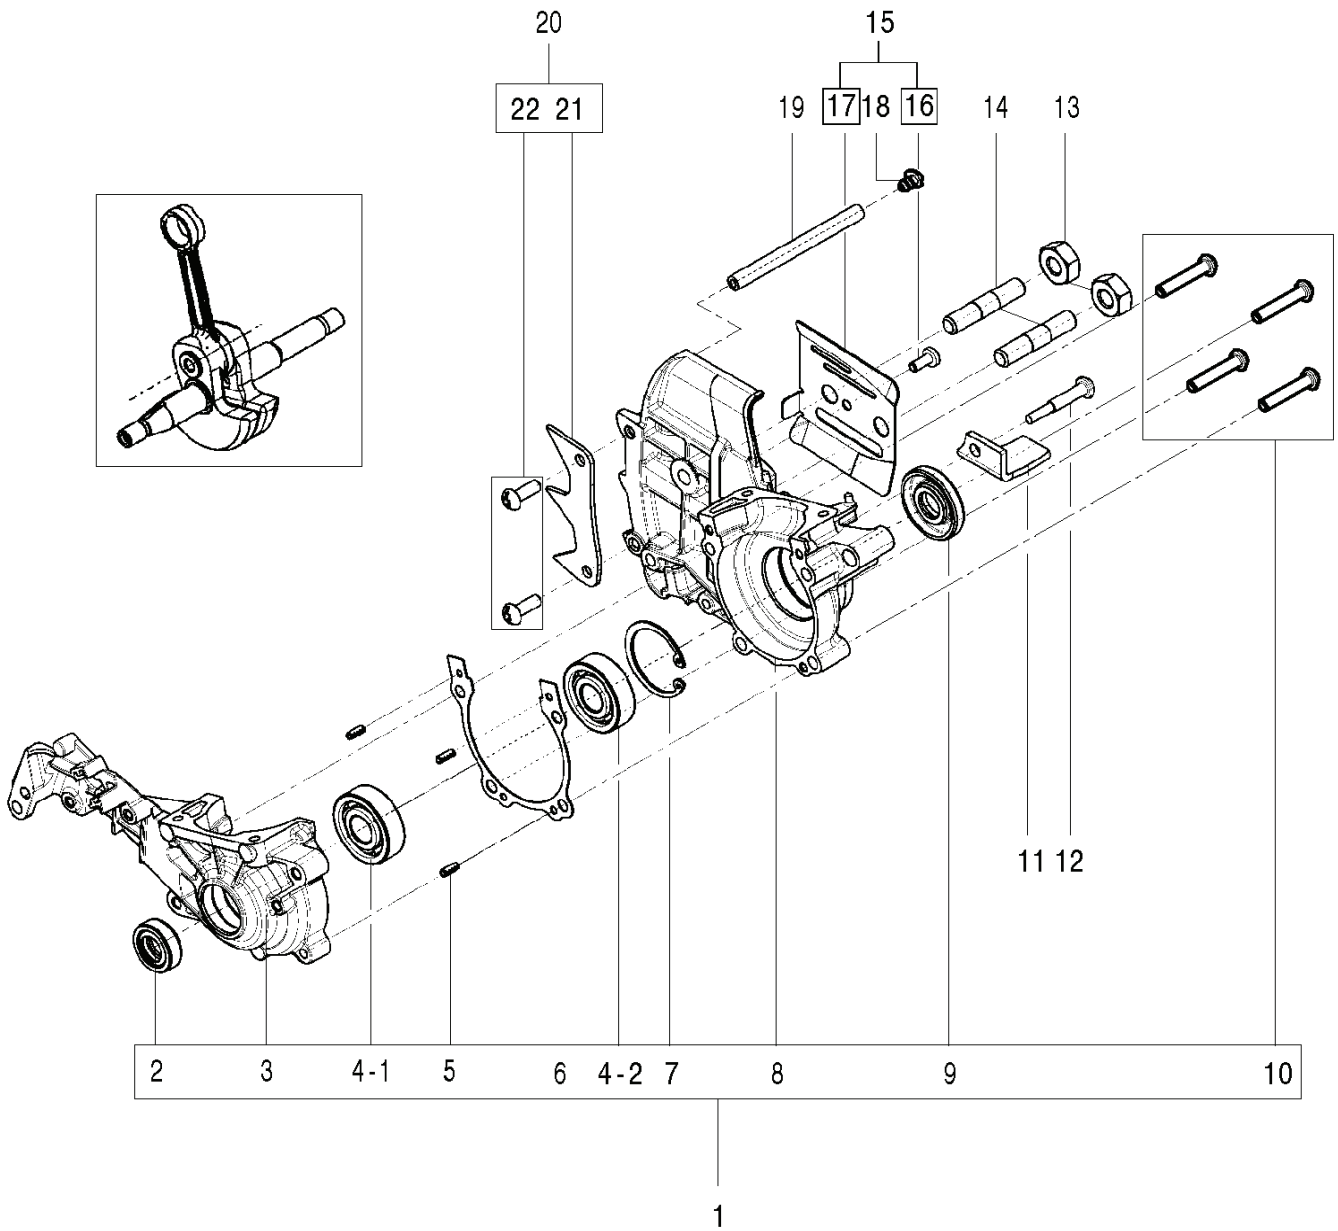

CHAIN SAWS

PXM_REF	PXM_PARTNO	DESCRIPTION	PXM_REMARK	QTY
1	582618601	CYLINDER ASSY	incl 2-3	1
4	582883201	KNOB		1

CHAIN SAWS

PXM_REF	PXM_PARTNO	DESCRIPTION	PXM_REMARK	QTY
1	574227102	TANK CAP ASSY	incl 2-4	1
5	582631401	FUEL TANK	incl 6-11	1
6	586874101	SEALING RING		1
11	582631501	FUEL HOSE	incl 12-14	1

CHAIN SAWS

PXM_REF	PXM_PARTNO	DESCRIPTION	PXM_REMARK	QTY
1	574227403	FRONT HANDLE		1
2	574223901	SCREW		4
3	574733501	SCREW		1

CHAIN SAWS

PXM_REF	PXM_PARTNO	DESCRIPTION	PXM_REMARK	QTY
1	582631201	OIL TANK	incl 2-10	1
2	582631701	OIL HOSE	incl 3-7	1
8	582631301	NIPPLE	incl 9, 10	1
13	586471801	O-RING	incl 11, 12	1
14	574226901	TANK CAP ASSY	incl 15-17	1

PXM_REF	PXM_PARTNO	DESCRIPTION	PXM_REMARK	QTY
1	582102602	CHAIN BRAKE ASSY	incl 2-29	1
2	585598302	HAND GUARD		1
3	582610101	HAND GUARD ASSY	incl 3-7	1
8	582610201	BRAKE BAND ASSY	incl 9-15	1
16	582102401	CLUTCH COVER ASSY	incl 17, 18	1
19	581427301	BRAKE BAND	Pivot. 3/8-16	1
20	582610301	GASKET	incl 21, 22-1	1
23	582610501	COVER ASSY	incl 24, 22-2	1
25	582610401	CHAIN BRAKE	incl 26-28	1
29	586042201	SPRING		1

CHAIN SAWS

PXM_REF	PXM_PARTNO	DESCRIPTION	PXM_REMARK	QTY
1	582629201	SHORT BLOCK ASSY	incl 2-10	1
11	574225801	CHAIN CATCHER		1
12	574731101	SCREW		1
13	574225501	NUT		2
14	574727001	SCREW	incl 6-7	2
15	582629401	BAR PLATE	incl 16, 17	1
18	574224601	CONNECTOR		1
19	574224501	HOSE		1
20	582629601	SPIKE	incl 21, 22	1