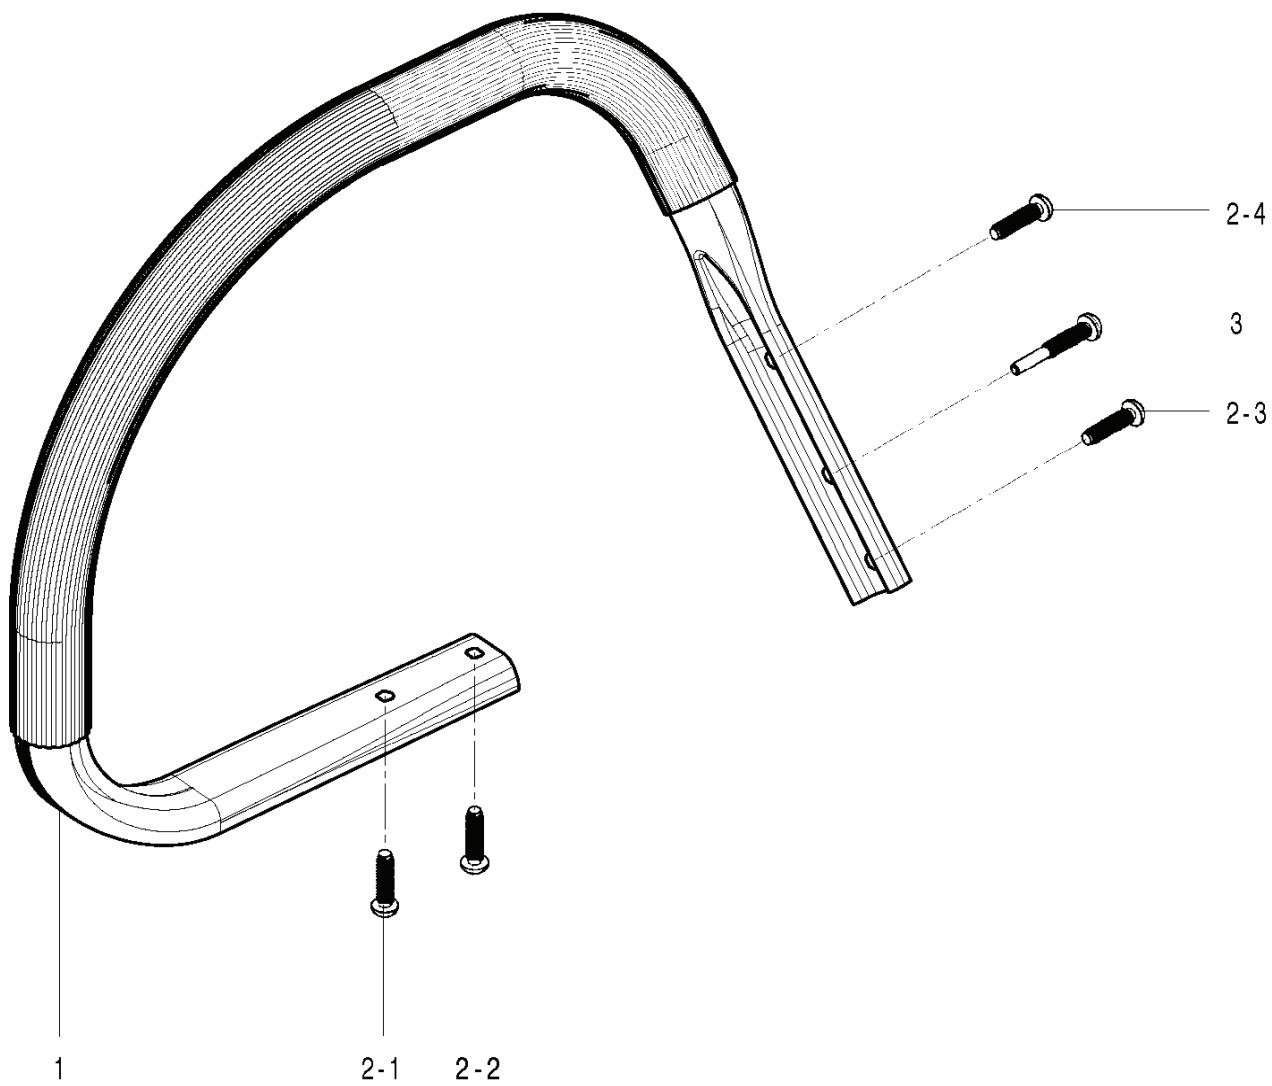

HUSQVARNA - SPARE PARTS CATALOG

CHAIN SAWS: HUSQVARNA 125

Sparepartslist

SPAREPARTSLIST

CHAIN SAWS

HUSQVARNA 125

CHAIN SAWS

PXM_REF	PXM_PARTNO	DESCRIPTION	PXM_REMARK	QTY
1	582629101	CRANKSHAFT ASSY	incl 2-6	1
4	574725701	NEEDLE BEARING		1

CHAIN SAWS

PXM_REF	PXM_PARTNO	DESCRIPTION	PXM_REMARK	QTY
1	582618601	CYLINDER ASSY	incl 2-3	1
4	582883201	KNOB		1

CHAIN SAWS

PXM_REF	PXM_PARTNO	DESCRIPTION	PXM_REMARK	QTY
1	574227102	TANK CAP ASSY	incl 2-4	1
5	582631401	FUEL TANK	incl 6-11	1
6	586874101	SEALING RING		1
11	582631501	FUEL HOSE	incl 12-14	1

CHAIN SAWS

PXM_REF	PXM_PARTNO	DESCRIPTION	PXM_REMARK	QTY
1	574227403	FRONT HANDLE		1
2	574223901	SCREW		4
3	574733501	SCREW		1

CHAIN SAWS

PXM_REF	PXM_PARTNO	DESCRIPTION	PXM_REMARK	QTY
1	582631201	OIL TANK	incl 2-10	1
2	582631701	OIL HOSE	incl 3-7	1
8	582631301	NIPPLE	incl 9, 10	1
13	586471801	O-RING	incl 11, 12	1
14	574226901	TANK CAP ASSY	incl 15-17	1

CHAIN SAWS

PXM_REF	PXM_PARTNO	DESCRIPTION	PXM_REMARK	QTY
1	582629201	SHORT BLOCK ASSY	incl 2-10	1
11	574225801	CHAIN CATCHER		1
12	574731101	SCREW		1
13	574225501	NUT		2
14	574727001	SCREW	incl 6-7	2
15	582629401	BAR PLATE	incl 16, 17	1
18	574224601	CONNECTOR		1
19	574224501	HOSE		1
20	582629601	SPIKE	incl 21, 22	1