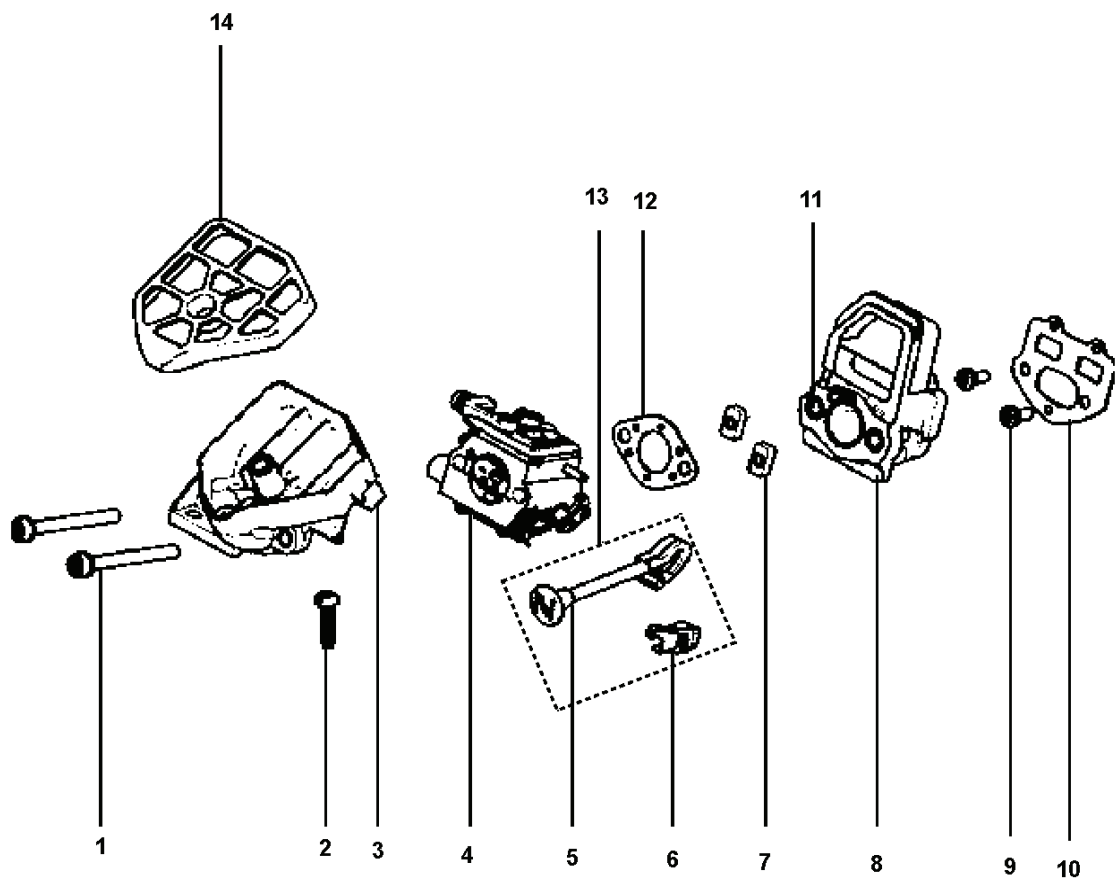

CHAIN SAWS

PXM_REF	PXM_PARTNO	DESCRIPTION	PXM_REMARK	QTY
1	584956302	SCREW		2
2	574223901	SCREW		1
3	574729701	FILTER HOLDER		1
4	582203401	CARBURETTOR		1
7	589570201	NUT		2
8	589495201	ADAPTER		1
9	574221304	SCREW		2
10	574223502	GASKET		1
11	589570101	SPACER		2
12	574223601	GASKET		1
13	588818603	CHOKE	incl 6-7	1
14	574223702	AIR FILTER ASSY		1