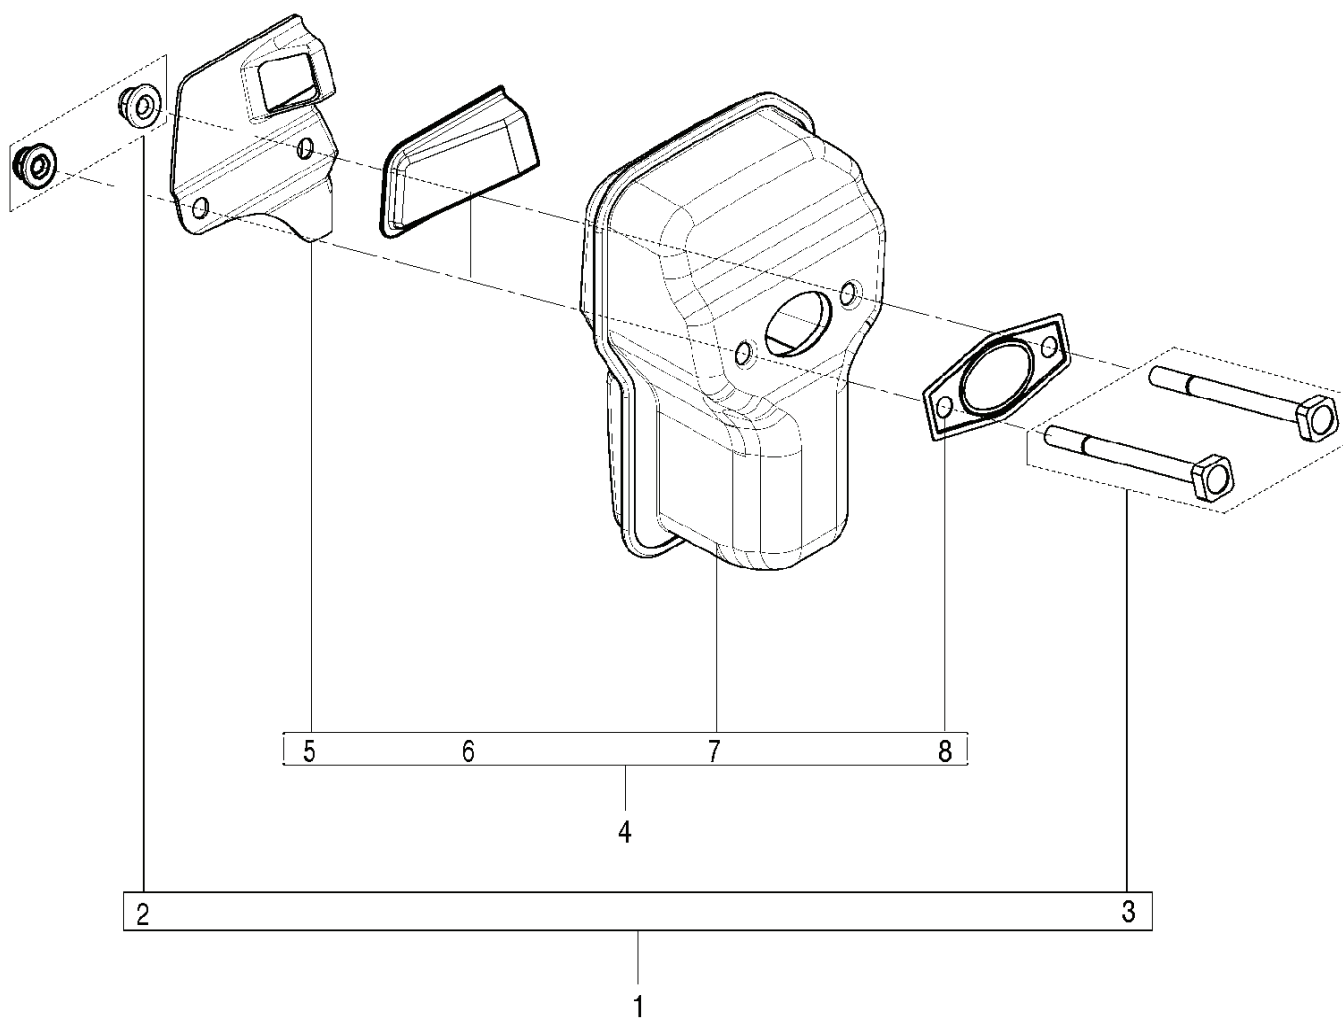

CHAIN SAWS

PXM_REF	PXM_PARTNO	DESCRIPTION	PXM_REMARK	QTY
1	582630101	FIXING PLATE	incl 2,3	1
4	582630301	MUFFLER ASSY	incl 5-8	1
8	574222901	GASKET		1