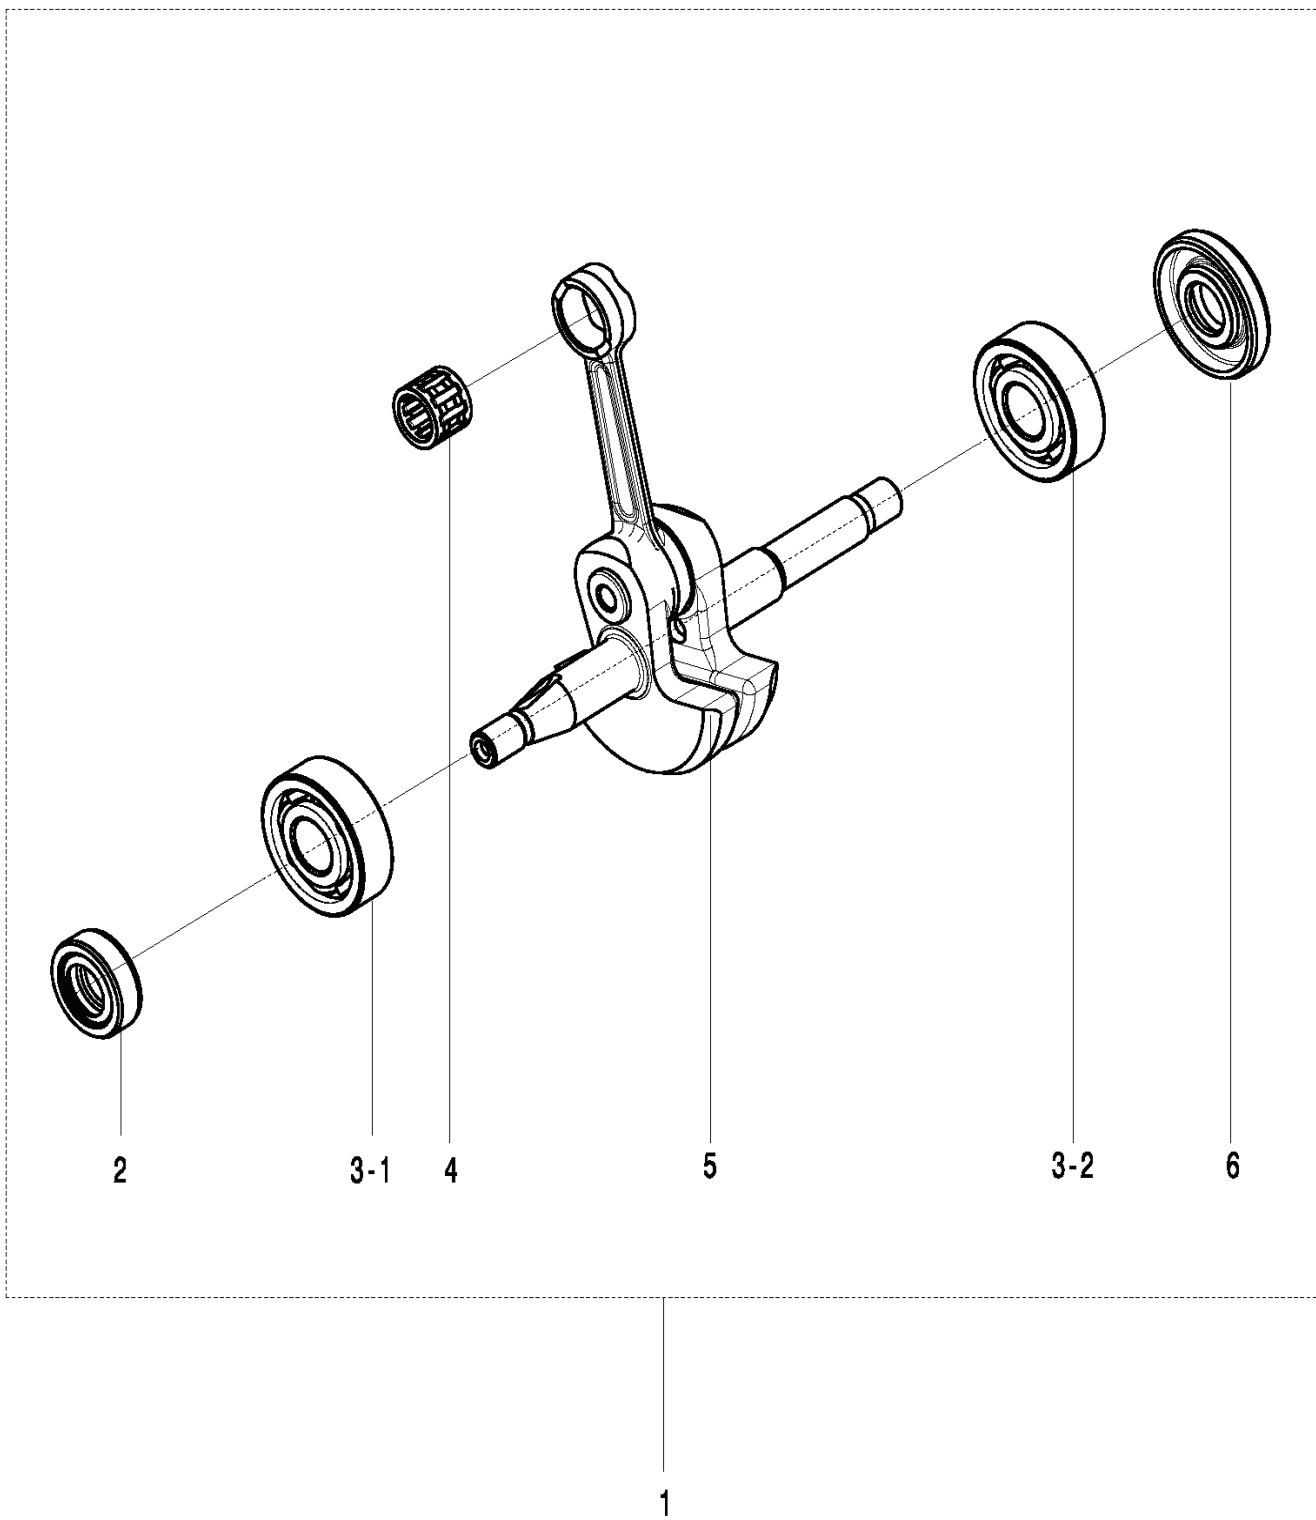

HUSQVARNA - SPARE PARTS CATALOG

CHAIN SAWS: HUSQVARNA 125

Sparepartslist

SPAREPARTSLIST

CHAIN SAWS

HUSQVARNA 125

CHAIN SAWS

PXM_REF	PXM_PARTNO	DESCRIPTION	PXM_REMARK	QTY
1	582629101	CRANKSHAFT ASSY	incl 2-6	1
4	574725701	NEEDLE BEARING		1

CHAIN SAWS

PXM_REF	PXM_PARTNO	DESCRIPTION	PXM_REMARK	QTY
1	582618601	CYLINDER ASSY	incl 2-3	1
4	582883201	KNOB		1

CHAIN SAWS

PXM_REF	PXM_PARTNO	DESCRIPTION	PXM_REMARK	QTY
1	574227102	TANK CAP ASSY	incl 2-4	1
5	582631401	FUEL TANK	incl 6-11	1
6	586874101	SEALING RING		1
11	582631501	FUEL HOSE	incl 12-14	1

CHAIN SAWS

PXM_REF	PXM_PARTNO	DESCRIPTION	PXM_REMARK	QTY
1	574227403	FRONT HANDLE		1
2	574223901	SCREW		4
3	574733501	SCREW		1

CHAIN SAWS

PXM_REF	PXM_PARTNO	DESCRIPTION	PXM_REMARK	QTY
1	582631201	OIL TANK	incl 2-10	1
2	582631701	OIL HOSE	incl 3-7	1
8	582631301	NIPPLE	incl 9, 10	1
13	586471801	O-RING	incl 11, 12	1
14	574226901	TANK CAP ASSY	incl 15-17	1

CHAIN SAWS

PXM_REF	PXM_PARTNO	DESCRIPTION	PXM_REMARK	QTY
1	582629201	SHORT BLOCK ASSY	incl 2-10	1
11	574225801	CHAIN CATCHER		1
12	574731101	SCREW		1
13	574225501	NUT		2
14	574727001	SCREW	incl 6-7	2
15	582629401	BAR PLATE	incl 16, 17	1
18	574224601	CONNECTOR		1
19	574224501	HOSE		1
20	582629601	SPIKE	incl 21, 22	1