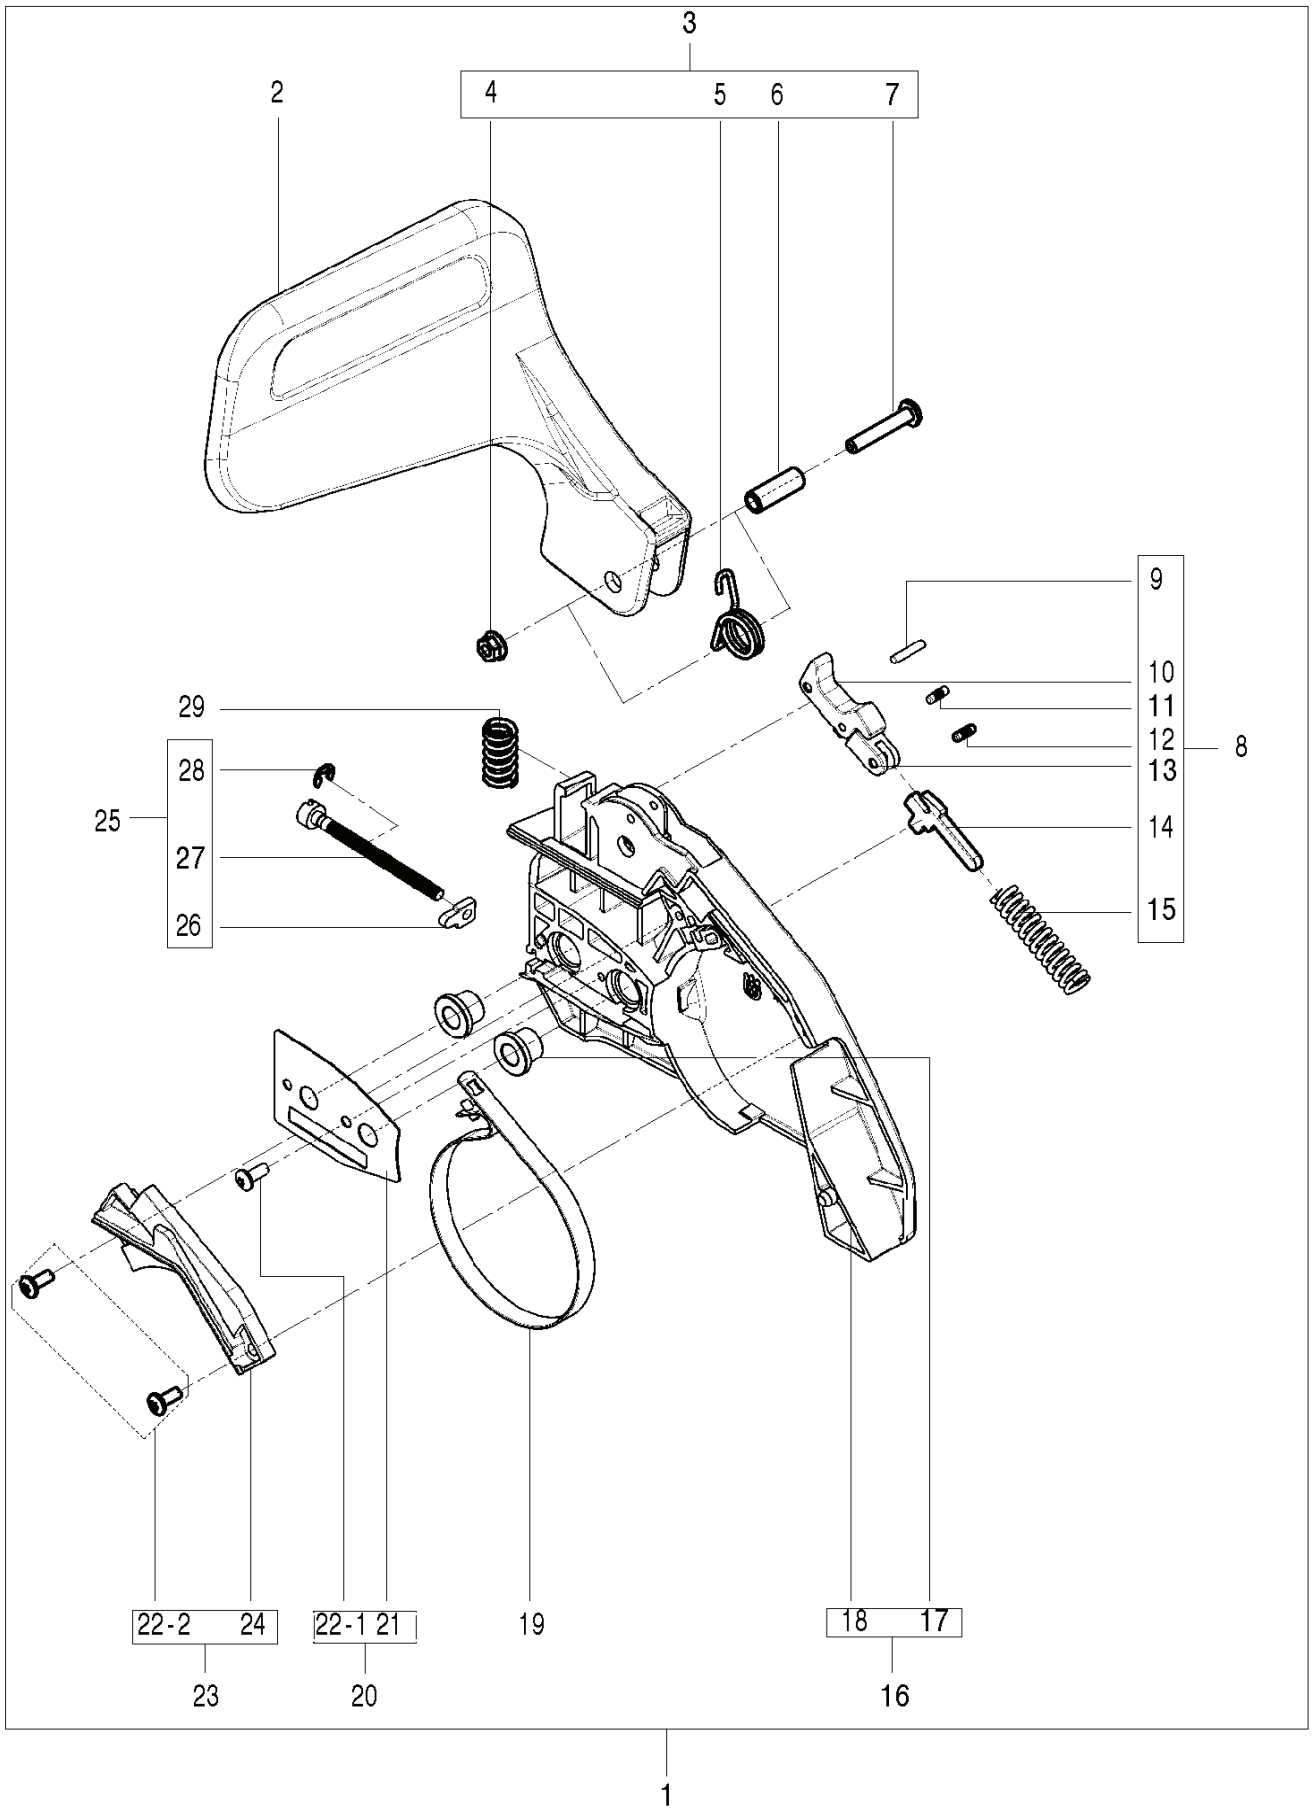

CHAIN SAWS

PXM_REF	PXM_PARTNO	DESCRIPTION	PXM_REMARK	QTY
1	582102602	CHAIN BRAKE ASSY	incl 2-29	1
2	585598302	HAND GUARD		1
3	582610101	HAND GUARD ASSY	incl 3-7	1
8	582610201	BRAKE BAND ASSY	incl 9-15	1
16	582102401	CLUTCH COVER ASSY	incl 17, 18	1
19	581427301	BRAKE BAND	Pivot. 3/8-16	1
20	582610301	GASKET	incl 21, 22-1	1
23	582610501	COVER ASSY	incl 24, 22-2	1
25	582610401	CHAIN BRAKE	incl 26-28	1
29	586042201	SPRING		1