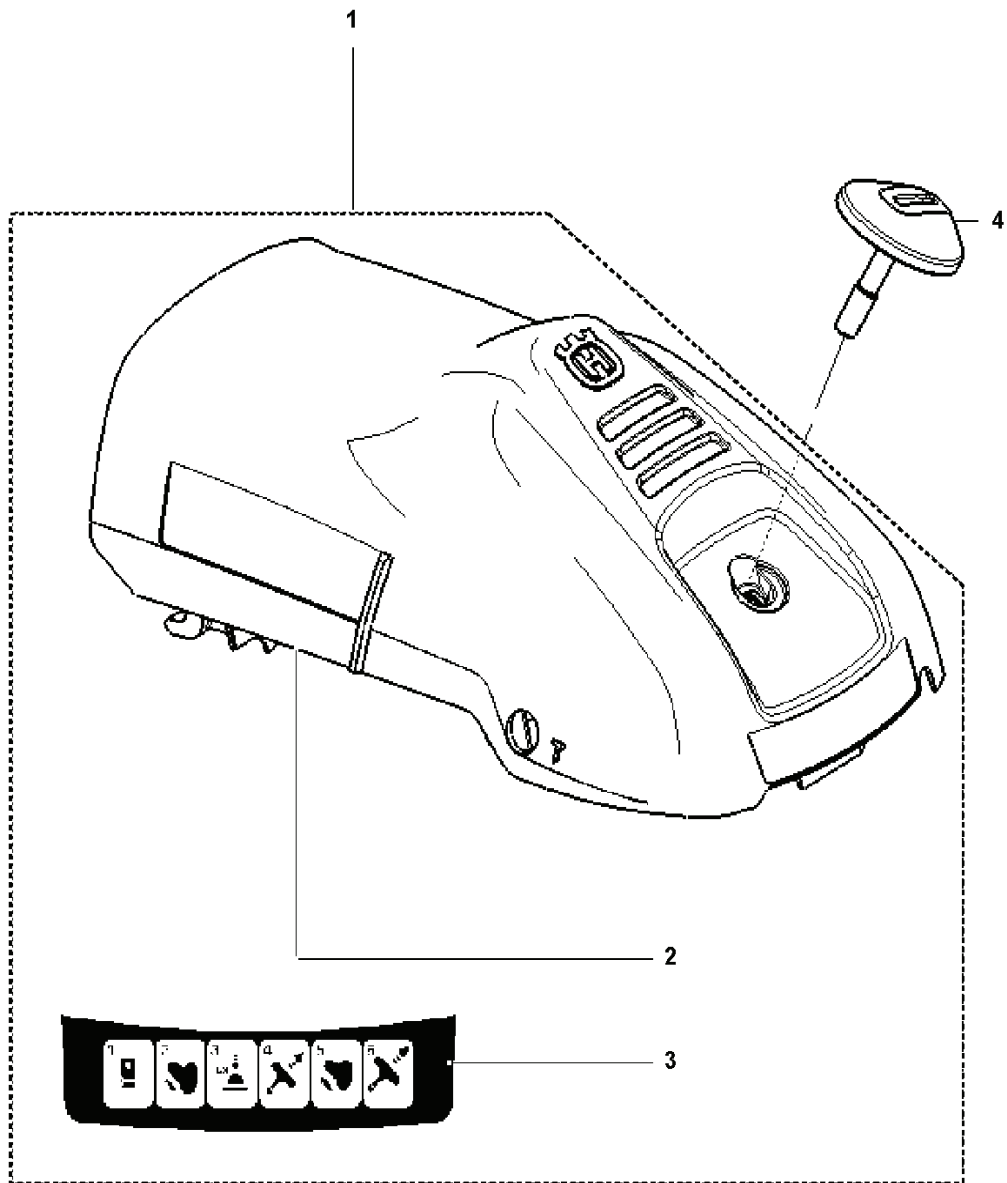

CHAIN SAWS

PXM_REF	PXM_PARTNO	DESCRIPTION	PXM_REMARK	QTY
1	582618601	CYLINDER ASSY	incl 2-3	1
4	582883201	KNOB		1