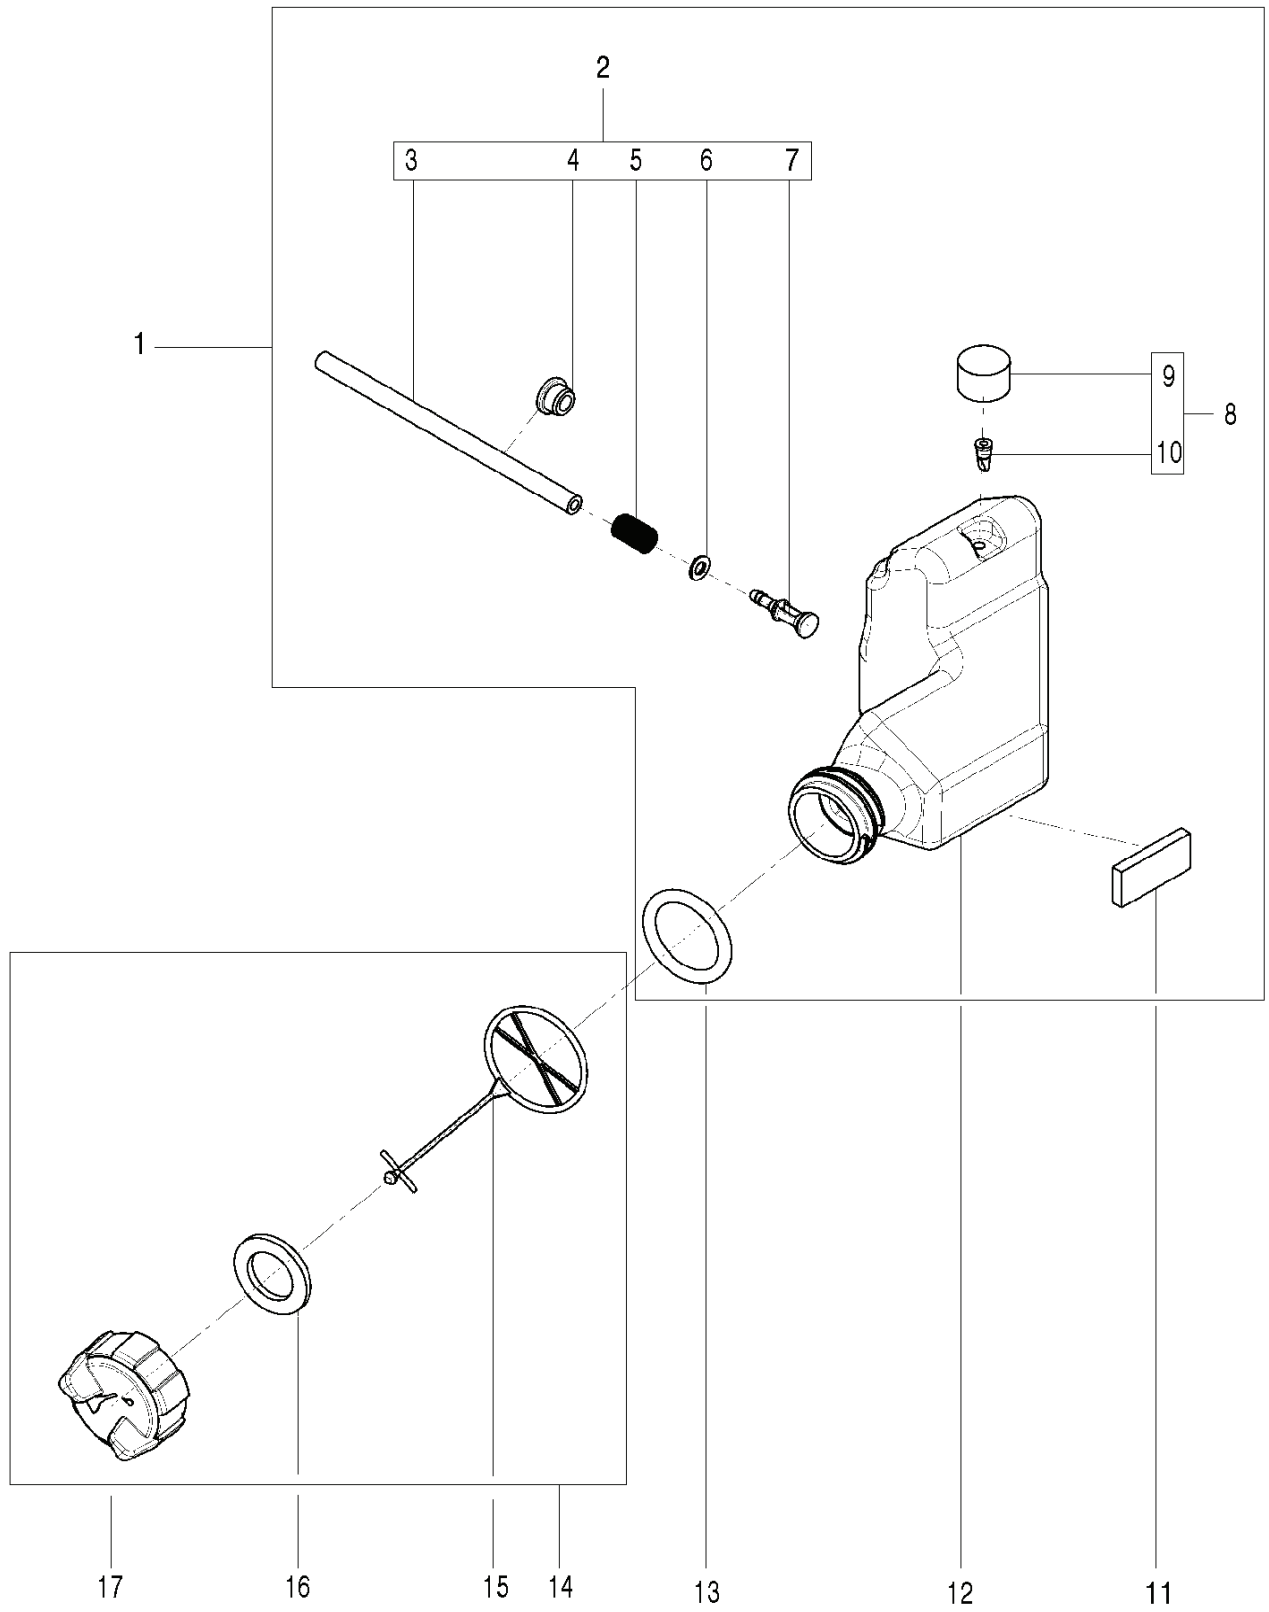

HUSQVARNA - SPARE PARTS CATALOG

CHAIN SAWS: HUSQVARNA 125

Sparepartslist

SPAREPARTSLIST

CHAIN SAWS

HUSQVARNA 125

CHAIN SAWS

PXM_REF	PXM_PARTNO	DESCRIPTION	PXM_REMARK	QTY
1	582629101	CRANKSHAFT ASSY	incl 2-6	1
4	574725701	NEEDLE BEARING		1

CHAIN SAWS

PXM_REF	PXM_PARTNO	DESCRIPTION	PXM_REMARK	QTY
1	582618601	CYLINDER ASSY	incl 2-3	1
4	582883201	KNOB		1

CHAIN SAWS

PXM_REF	PXM_PARTNO	DESCRIPTION	PXM_REMARK	QTY
1	574227102	TANK CAP ASSY	incl 2-4	1
5	582631401	FUEL TANK	incl 6-11	1
6	586874101	SEALING RING		1
11	582631501	FUEL HOSE	incl 12-14	1

CHAIN SAWS

PXM_REF	PXM_PARTNO	DESCRIPTION	PXM_REMARK	QTY
1	574227403	FRONT HANDLE		1
2	574223901	SCREW		4
3	574733501	SCREW		1

CHAIN SAWS

PXM_REF	PXM_PARTNO	DESCRIPTION	PXM_REMARK	QTY
1	582631201	OIL TANK	incl 2-10	1
2	582631701	OIL HOSE	incl 3-7	1
8	582631301	NIPPLE	incl 9, 10	1
13	586471801	O-RING	incl 11, 12	1
14	574226901	TANK CAP ASSY	incl 15-17	1

CHAIN SAWS

PXM_REF	PXM_PARTNO	DESCRIPTION	PXM_REMARK	QTY
1	582629201	SHORT BLOCK ASSY	incl 2-10	1
11	574225801	CHAIN CATCHER		1
12	574731101	SCREW		1
13	574225501	NUT		2
14	574727001	SCREW	incl 6-7	2
15	582629401	BAR PLATE	incl 16, 17	1
18	574224601	CONNECTOR		1
19	574224501	HOSE		1
20	582629601	SPIKE	incl 21, 22	1