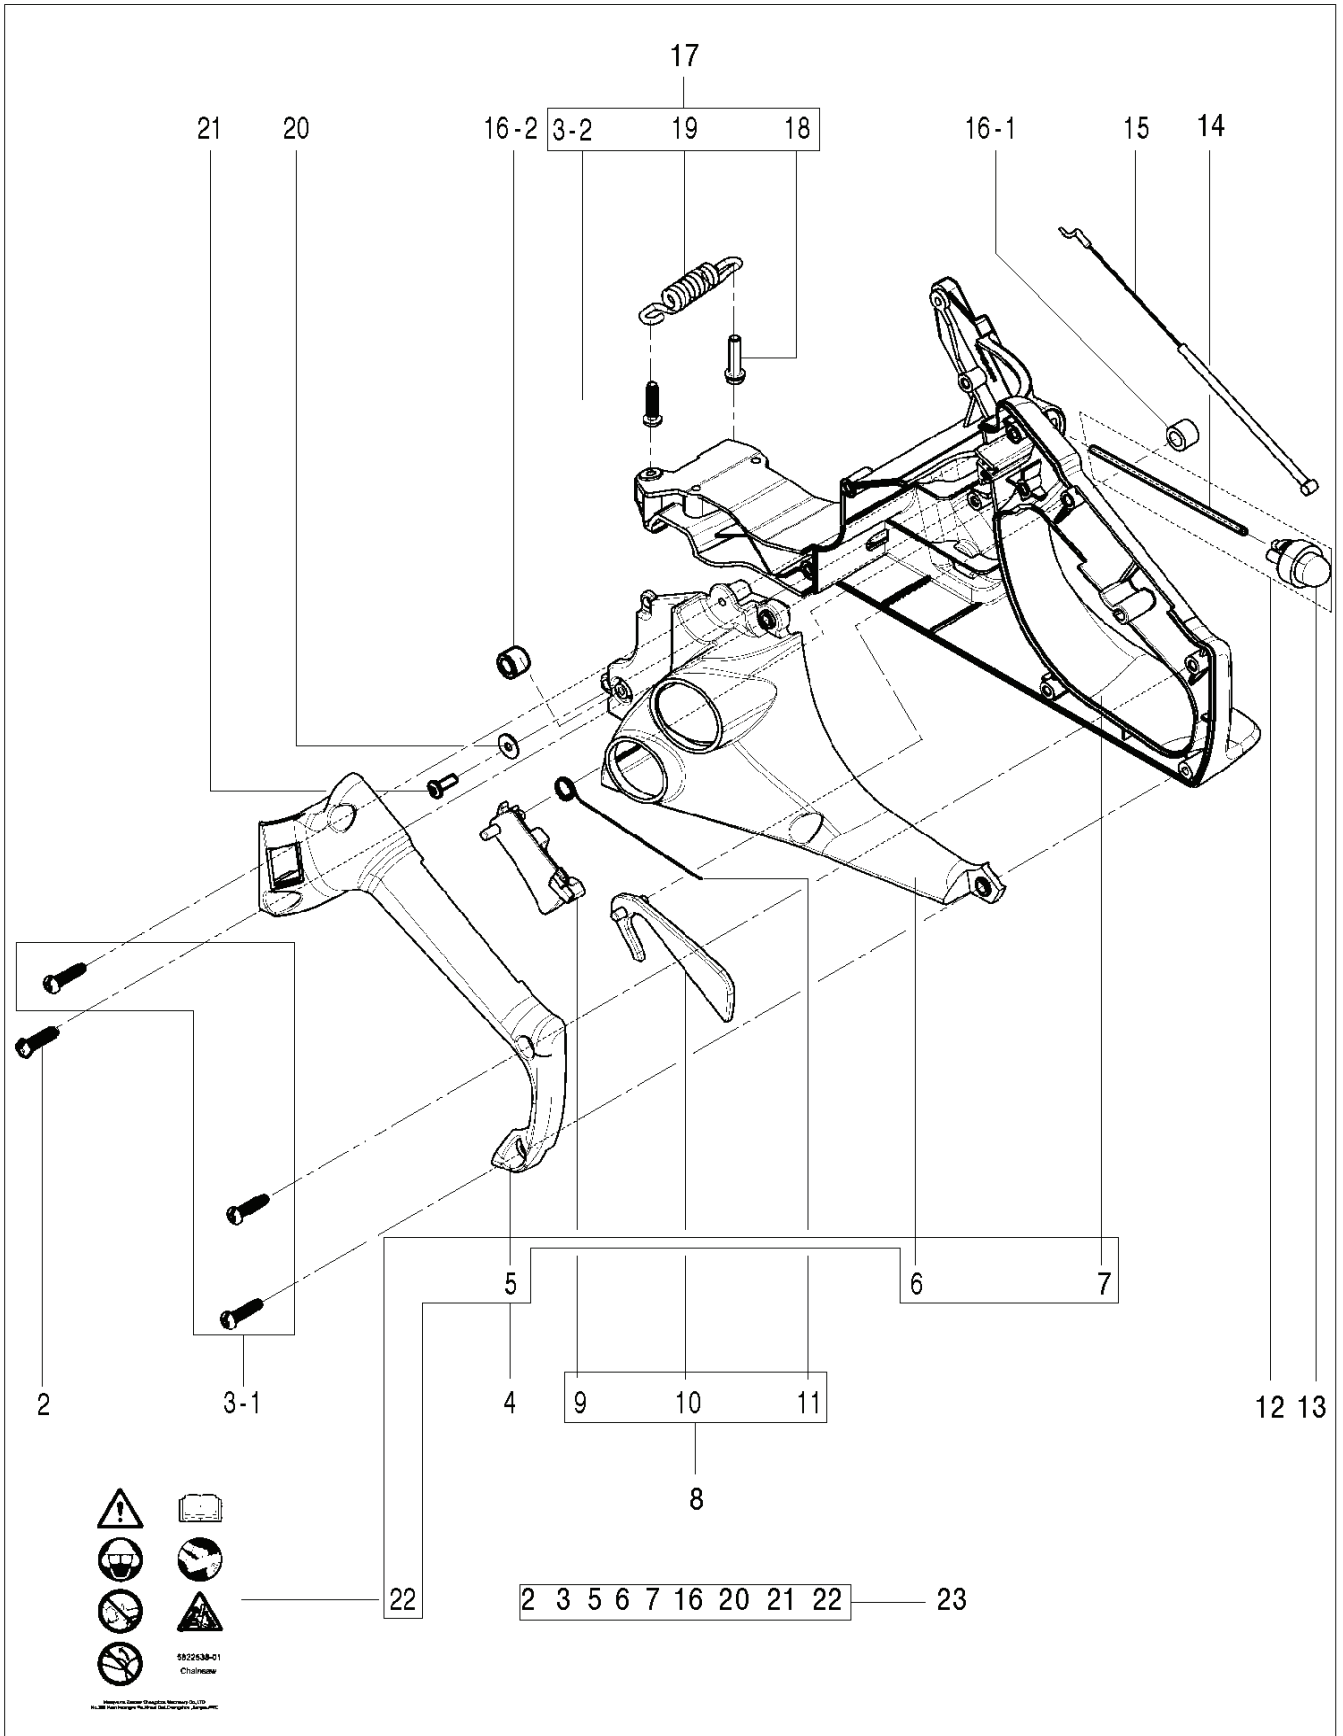

CHAIN SAWS

PXM_REF	PXM_PARTNO	DESCRIPTION	PXM_REMARK	QTY
1	574227403	FRONT HANDLE		1
2	574223901	SCREW		4
3	574733501	SCREW		1

CHAIN SAWS

PXM_REF	PXM_PARTNO	DESCRIPTION	PXM_REMARK	QTY
1	582631201	OIL TANK	incl 2-10	1
2	582631701	OIL HOSE	incl 3-7	1
8	582631301	NIPPLE	incl 9, 10	1
13	586471801	O-RING	incl 11, 12	1
14	574226901	TANK CAP ASSY	incl 15-17	1

PXM_REF	PXM_PARTNO	DESCRIPTION	PXM_REMARK	QTY
1	582102602	CHAIN BRAKE ASSY	incl 2-29	1
2	585598302	HAND GUARD		1
3	582610101	HAND GUARD ASSY	incl 3-7	1
8	582610201	BRAKE BAND ASSY	incl 9-15	1
16	582102401	CLUTCH COVER ASSY	incl 17, 18	1
19	581427301	BRAKE BAND	Pivot. 3/8-16	1
20	582610301	GASKET	incl 21, 22-1	1
23	582610501	COVER ASSY	incl 24, 22-2	1
25	582610401	CHAIN BRAKE	incl 26-28	1
29	586042201	SPRING		1

CHAIN SAWS

PXM_REF	PXM_PARTNO	DESCRIPTION	PXM_REMARK	QTY
1	582629201	SHORT BLOCK ASSY	incl 2-10	1
11	574225801	CHAIN CATCHER		1
12	574731101	SCREW		1
13	574225501	NUT		2
14	574727001	SCREW	incl 6-7	2
15	582629401	BAR PLATE	incl 16, 17	1
18	574224601	CONNECTOR		1
19	574224501	HOSE		1
20	582629601	SPIKE	incl 21, 22	1

PXM_REF	PXM_PARTNO	DESCRIPTION	PXM_REMARK	QTY
1	582630101	FIXING PLATE	incl 2,3	1
4	582630301	MUFFLER ASSY	incl 5-8	1
8	574222901	GASKET		1

CHAIN SAWS

PXM_REF	PXM_PARTNO	DESCRIPTION	PXM_REMARK	QTY
1	582630601	HANDLE ASSY	incl 2-23	1
2	574223902	SCREW		1
3	574223901	SCREW		3
4	582630701	HANDLE ASSY	incl 5-7, 22	1
8	582630801	TRIGGER	incl 9-11	1
12	582630901	PURGE	incl 13-14	1
15	574226701	THROTTLE CABLE		1
16	574732901	GROMMET		2
17	582631001	SPRING	incl 18, 19, 22	1
20	734113741	WASHER		1
21	574226502	SCREW		1
23	582631101	REAR HANDLE ASSY	incl 2-7, 16, 20-22	1