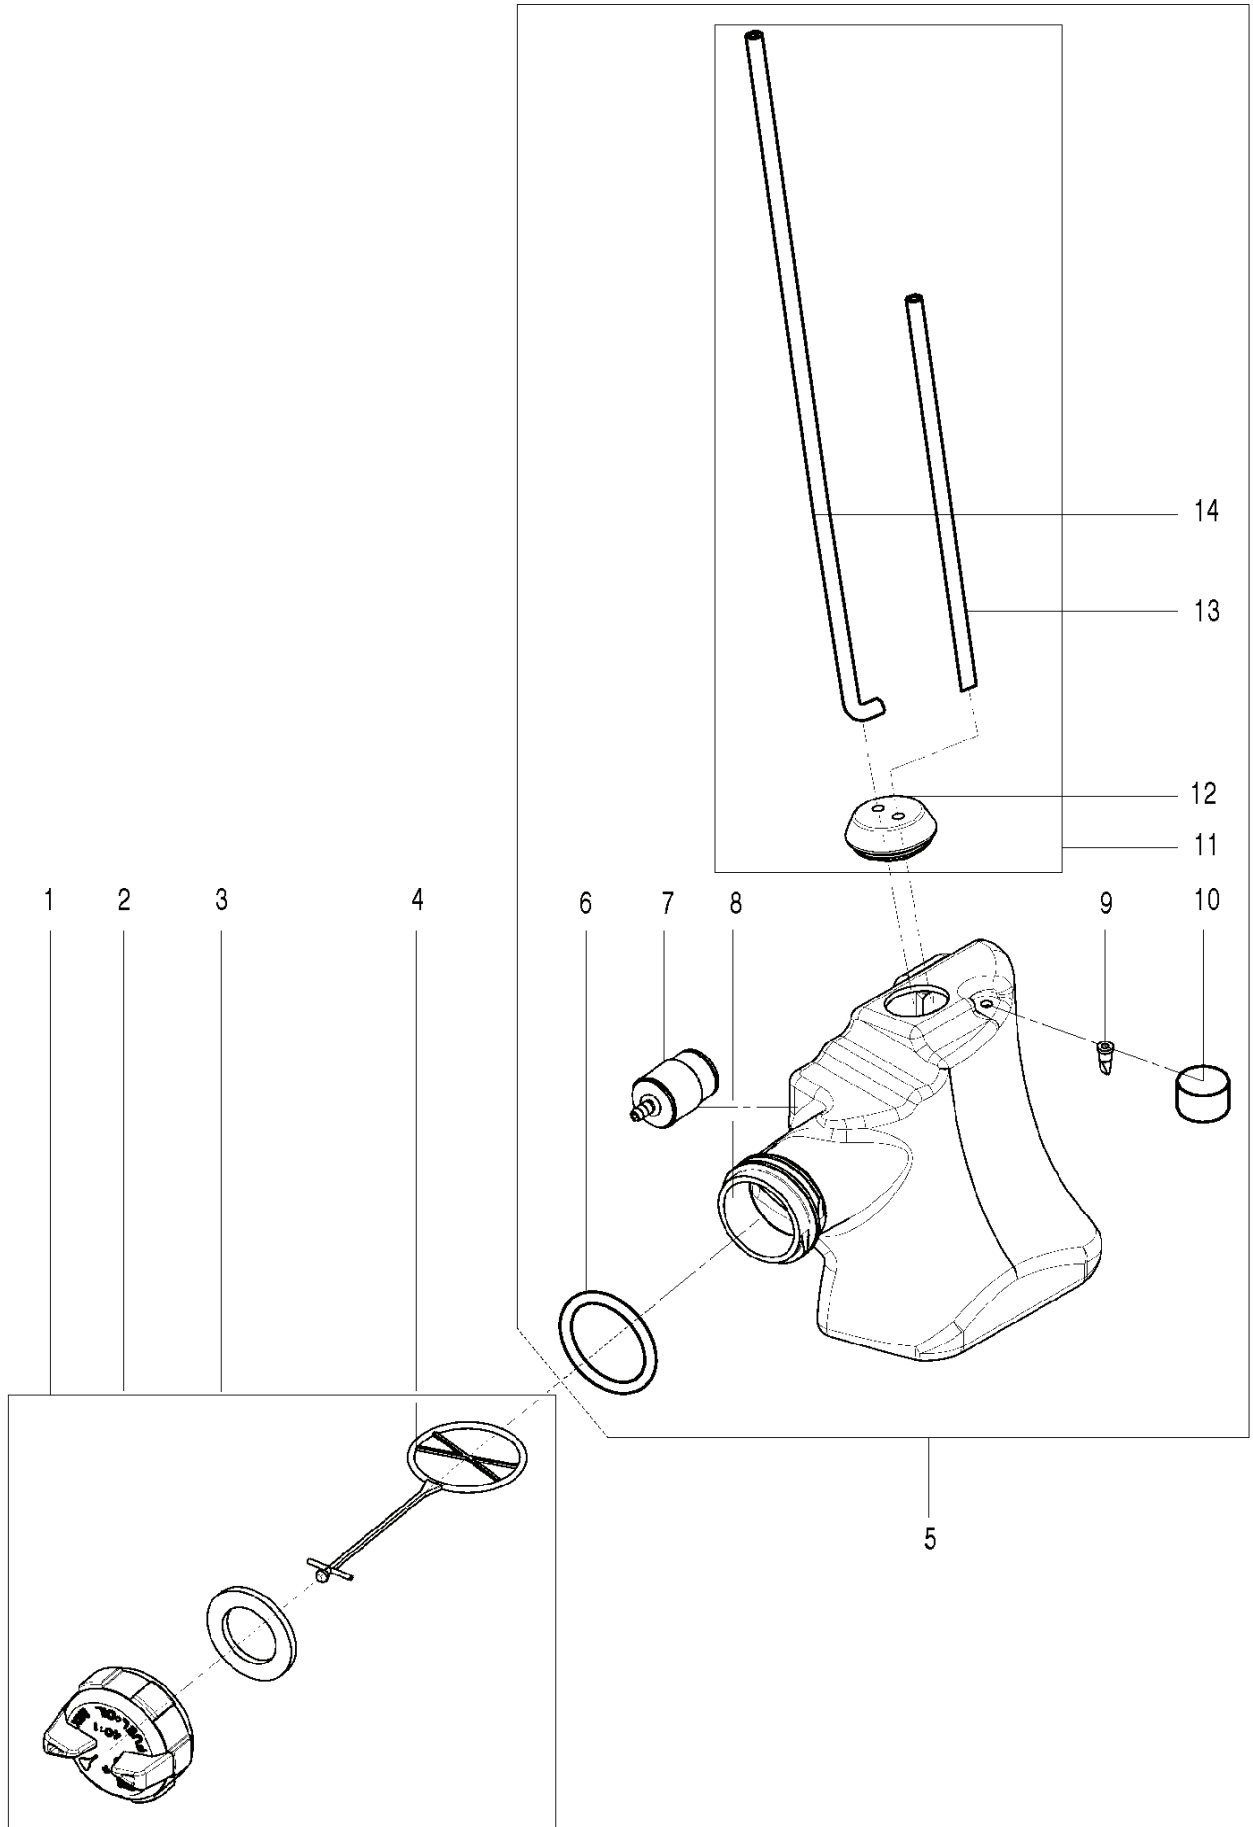

HUSQVARNA - SPARE PARTS CATALOG

CHAIN SAWS: HUSQVARNA 125

Sparepartslist

SPAREPARTSLIST

CHAIN SAWS

HUSQVARNA 125

CHAIN SAWS

PXM_REF	PXM_PARTNO	DESCRIPTION	PXM_REMARK	QTY
1	582629101	CRANKSHAFT ASSY	incl 2-6	1
4	574725701	NEEDLE BEARING		1

CHAIN SAWS

PXM_REF	PXM_PARTNO	DESCRIPTION	PXM_REMARK	QTY
1	582618601	CYLINDER ASSY	incl 2-3	1
4	582883201	KNOB		1

CHAIN SAWS

PXM_REF	PXM_PARTNO	DESCRIPTION	PXM_REMARK	QTY
1	574227102	TANK CAP ASSY	incl 2-4	1
5	582631401	FUEL TANK	incl 6-11	1
6	586874101	SEALING RING		1
11	582631501	FUEL HOSE	incl 12-14	1

CHAIN SAWS

PXM_REF	PXM_PARTNO	DESCRIPTION	PXM_REMARK	QTY
1	574227403	FRONT HANDLE		1
2	574223901	SCREW		4
3	574733501	SCREW		1

CHAIN SAWS

PXM_REF	PXM_PARTNO	DESCRIPTION	PXM_REMARK	QTY
1	582631201	OIL TANK	incl 2-10	1
2	582631701	OIL HOSE	incl 3-7	1
8	582631301	NIPPLE	incl 9, 10	1
13	586471801	O-RING	incl 11, 12	1
14	574226901	TANK CAP ASSY	incl 15-17	1

CHAIN SAWS

PXM_REF	PXM_PARTNO	DESCRIPTION	PXM_REMARK	QTY
1	582629201	SHORT BLOCK ASSY	incl 2-10	1
11	574225801	CHAIN CATCHER		1
12	574731101	SCREW		1
13	574225501	NUT		2
14	574727001	SCREW	incl 6-7	2
15	582629401	BAR PLATE	incl 16, 17	1
18	574224601	CONNECTOR		1
19	574224501	HOSE		1
20	582629601	SPIKE	incl 21, 22	1