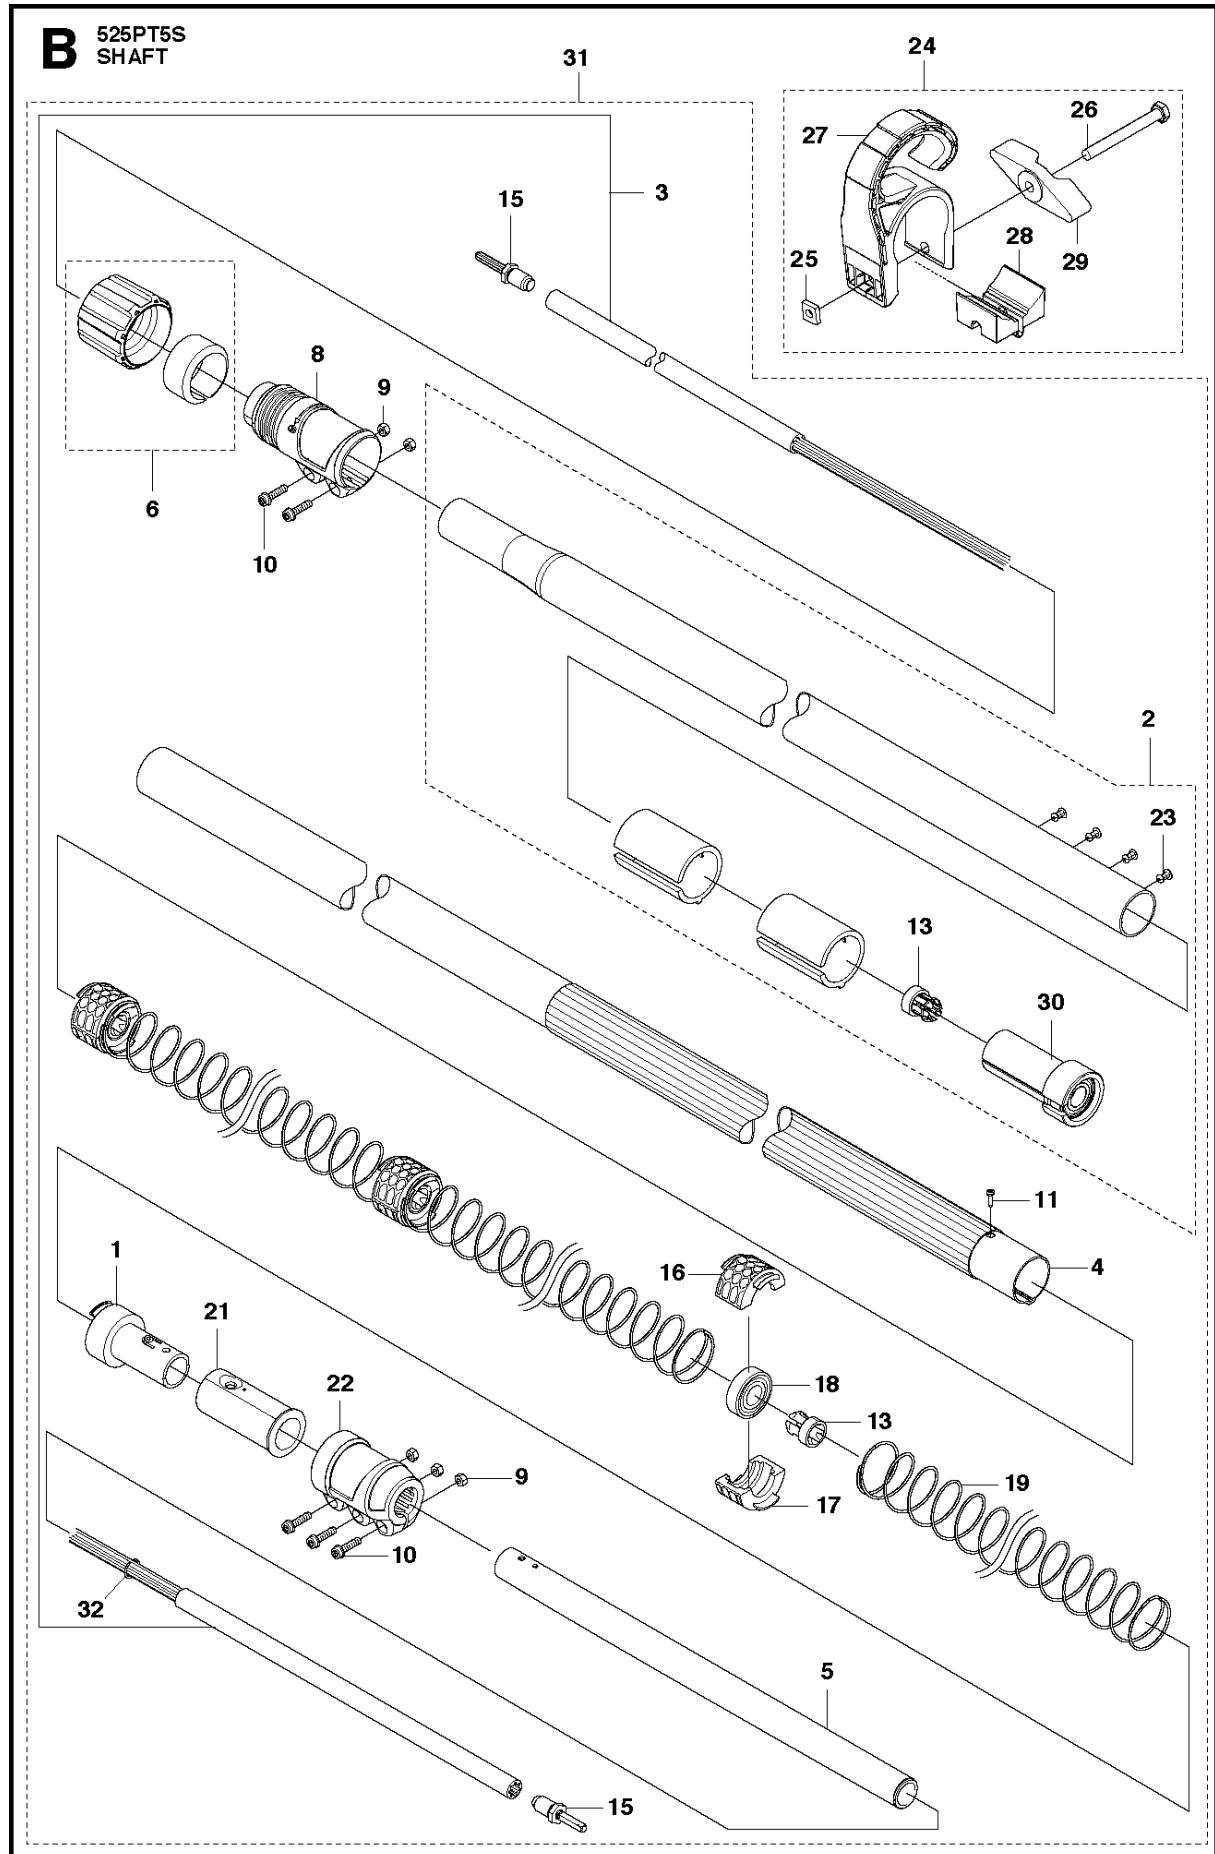

A 525PT5S
SAW HEAD

SAW HEAD

525 PT5S

Ref	Part No	Description	Remark	QTY	KIT
1	577 87 86-03	TANK CAP ASSY		1	43
2	525 61 31-01	COVER		1	43
3	510 04 43-01	OIL SCREEN		1	43
4	577 66 70-01	OIL TANK		1	43
5	525 49 06-01	OIL HOSE		1	43
6	735 31 11-00	CIRCLIP		2	43
7	574 82 98-01	COVER		1	43
8	738 21 99-04	BALL BEARING		3	43
9	525 49 04-01	SHAFT		1	43
10	575 35 56-01	GEAR WHEEL		1	43
11	738 21 00-04	BALL BEARING		1	43
12	525 48 16-01	KNOB		1	43
13	740 43 10-14	O-RING		1	43
14	503 24 09-11	NEEDLE ROLLER		1	43
15	540 05 79-01	PUMP PISTON		1	43
16	537 15 48-01	PUMP CYLINDER		1	43
17	576 39 59-01	FASTENER		1	43
18	501 81 92-01	SCREW		1	43
19	501 45 27-02	LOCK NUT		1	43
20	501 45 41-01	NUT		1	43
21	523 85 37-02	GEAR HOUSING		1	43
22	576 83 10-01	SCREW IHSCM		1	43
23	573 92 58-01	SCREW ITXSCFT		3	43
24	525 49 07-01	BUSHING		1	43
25	574 40 47-01	RUBBER		1	43
26	525 48 14-01	COVER		1	43
27	503 22 00-07	HEXAGON NUT		4	43
28	525 76 09-05	SCREW ITXSCM		1	43
29	525 75 51-04	SCREW ITXSCFM		1	43
33	525 75 51-05	SCREW ITXSCFM		1	43
34	575 35 55-01	PINION		1	43
35	525 48 97-01	WORM GEAR		1	43
36	735 31 25-10	CIRCLIP		1	43
37	585 48 31-01	SPROCKET	"for 1/4"" Chain"	1	43
37	585 48 31-02	SPROCKET	"for 3/8"" chain" (US only)	1	43
38	580 76 04-01	NUT		1	37, 43
39	581 12 61-01	DISC SPRING		2	37, 43
40	576 74 00-02	WASHER		1	37, 43
41	582 87 22-01	SPROCKET	"for 1/4"" Chain"	1	37, 43
41	582 87 22-02	SPROCKET	"for 3/8"" chain" (US only)	1	37, 43
42	576 74 00-01	WASHER		1	43
43	575 78 43-09	POLE SAW HEAD	"for 1/4"" Chain"	1	
43	575 78 43-10	POLE SAW HEAD	"for 3/8"" chain" (US only)	1	