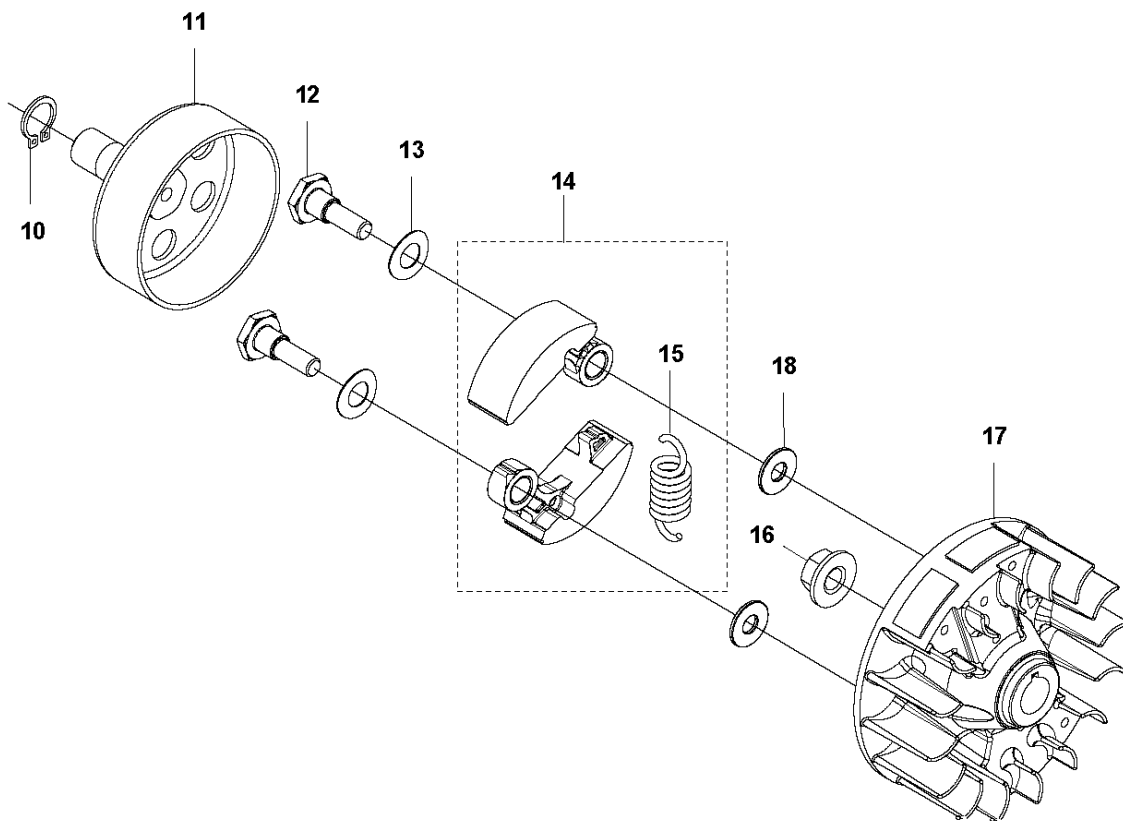

J 525PT5S
IGNITION SYSTEM & CLUTCH

IGNITION SYSTEM & CLUTCH

525 PT5S

Ref	Part No	Description	Remark	QTY	KIT
1	588 14 15-01	IGNITION COIL		1	
2	584 82 66-01	IGNITION CABLE		1	1
3	579 59 07-01	TUBE		1	1
4	586 10 72-01	SPARK PLUG CAP		1	1
5	580 63 48-01	SPRING		1	1
6	584 96 81-01	SPARK PLUG	BPMR-8Y : NGK	1	
7	521 51 58-01	BOLT		2	
8	521 76 97-01	SPACER		2	
9	577 85 17-01	SHORT CIRCUIT CABLE		1	
10	516 12 41-01	RING		1	
11	581 14 20-01	CLUTCH DRUM		1	
12	513 18 96-01	SCREW		2	
13	521 75 82-01	WASHER		2	
14	577 05 28-01	CLUTCH ASSY		1	
15	576 40 07-01	CLUTCH SPRING		1	14
16	504 11 80-01	NUT		1	
17	578 96 78-01	FLYWHEEL		1	
18	505 05 44-01	WASHER		2	