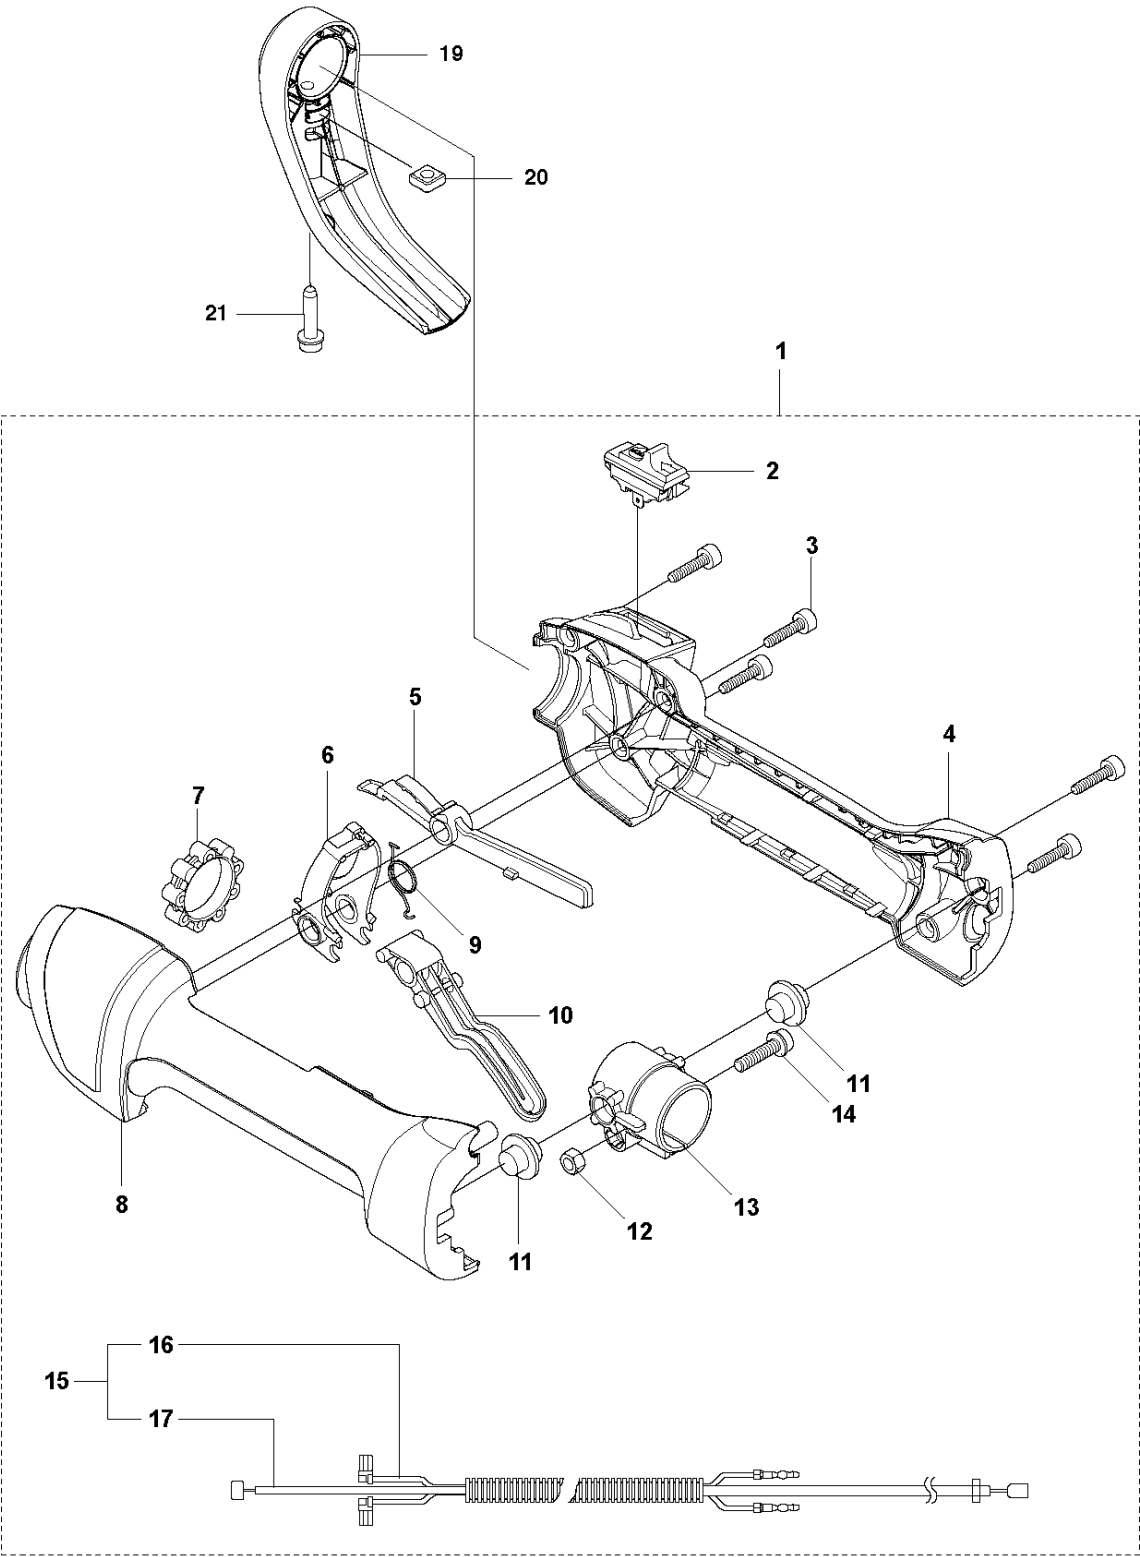

C 525PT5S
THROTTLE CONTROLS

THROTTLE CONTROLS

525 PT5S

Ref	Part No	Description	Remark	QTY	KIT
1	578 27 95-01	THROTTLE CONTROL	L, LS, LST, RJX	1	
1	578 27 95-02	THROTTLE CONTROL	LK, RJD, (LST Australia)	1	
2	537 41 90-01	SWITCH		1	1
3	575 96 05-01	SCREW IHSC		5	1
4	544 23 84-01	HANDLE HALF	L, LS, LST, RJX	1	1
4	544 10 02-02	HANDLE HALF	LK, RJD, (LST Australia)	1	1
5	503 87 80-01	THROTTLE LOCKOUT		1	1
6	503 91 81-01	THROTTLE LEVER		1	1
7	503 96 14-01	ABSORBER		1	1
8	544 23 85-01	HANDLE HALF	L, LS, LST, RJX	1	1
8	544 10 03-02	HANDLE HALF	LK, RJD, (LST Australia)	1	1
9	544 10 08-01	RECOIL SPRING		1	1
10	503 87 79-03	THROTTLE TRIGGER		1	1
11	544 10 17-03	DAMPER	L, LS, LST, RJX	2	1
11	544 10 17-02	DAMPER	LK, RJD, (LST Australia)	2	1
12	731 23 14-01	HEXAGON NUT		1	1
13	544 11 21-01	RETAINER		1	1
14	506 68 90-01	BOLT		1	1
15	578 27 96-01	WIRING		1	1
16	502 53 16-01	SHORT CIRCUIT CABLE		1	1, 15
17	578 86 78-01	THROTTLE CABLE		1	1, 15
19	523 06 26-01	TRIGGER	GUARD	1	
20	503 22 65-01	SQUARE NUT		1	
21	579 86 56-01	SCREW ITXSCFM		1