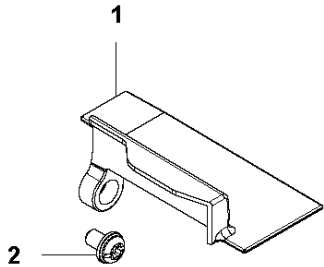

L 525PT5S
CRANKSHAFT

CRANKSHAFT

525 PT5S

Ref	Part No	Description	Remark	QTY KIT
1	576 40 46-01	MUFFLER		1
2	544 25 68-01	SCREW		1
3	506 68 94-01	KEY		1
4	504 12 15-01	SEALING		2
5	506 61 03-01	BEARING		2
6	579 22 32-01	CRANKSHAFT		1
7	576 40 27-01	BEARING		1