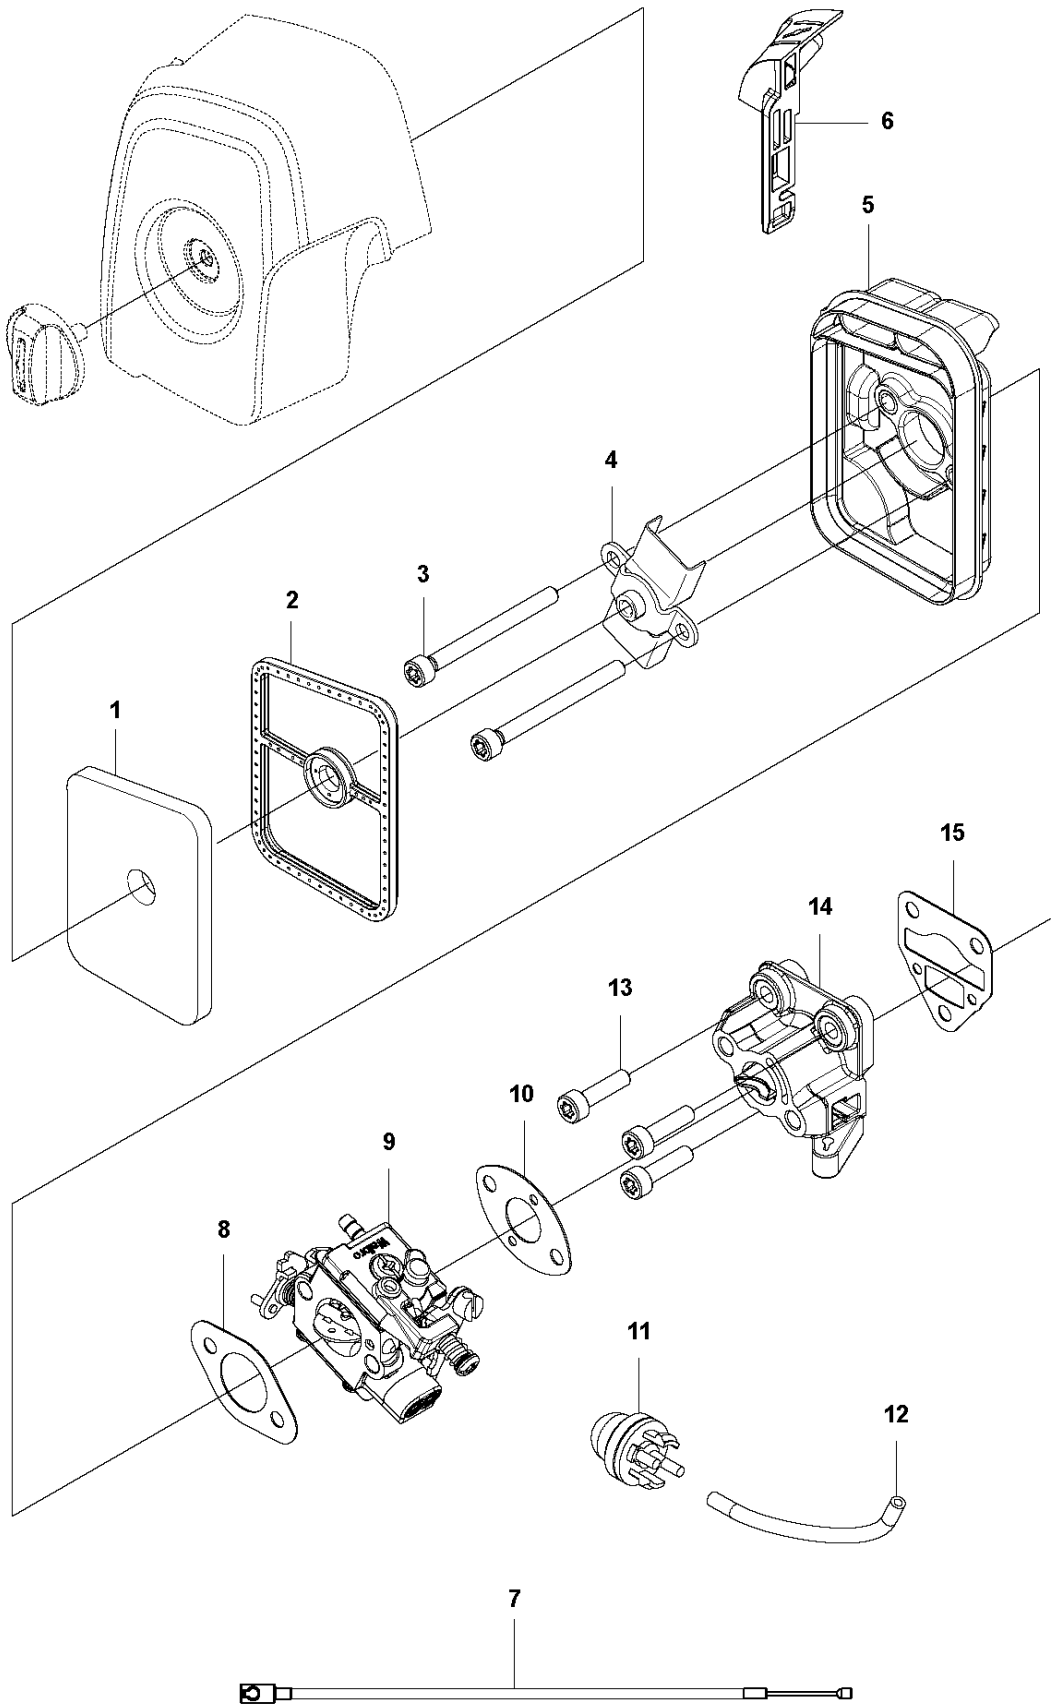

M 525PT5S
CARBURETOR

CARBURETOR

525 PT5S

Ref	Part No	Description	Remark	QTY KIT
1	520 97 63-01	SCREW		1
2	577 81 57-01	SCREW		1
3	513 59 32-01	SPRING		1
4	579 19 06-01	COVER		1
5	520 95 48-01	GASKET		1
6	502 21 36-01	DIAPHRAGM PUMP		1
7	513 40 08-01	SWIVEL		1
8	516 52 42-01	WASHER		1
9	506 73 86-01	RING		1
10	579 19 07-01	SHAFT		1
11	577 81 55-01	SPRING		1
12	520 75 98-01	SCREW		1
13	520 97 86-01	VALVE		1
14	520 95 70-01	SCREEN		1
15	505 05 79-01	SPRING		1
16	584 90 12-01	PISTON ASSY		1
17	520 75 98-01	SCREW		1
18	579 19 08-01	LEVER		1
19	505 05 65-01	RING		1
20	579 19 10-01	SHAFT		1
21	516 52 42-01	WASHER		1
22	584 90 13-01	LEVER		1
23	579 19 11-01	SPRING		1
24	520 75 98-01	SCREW		1
25	581 15 49-01	VALVE		1
26	578 89 54-01	SPRING		1
27	520 97 74-01	PIN		1
28	577 80 72-01	LEVER		1
29	521 08 54-01	VALVE.INLET		1
30	577 80 71-01	SCREW		1
31	516 97 21-01	GASKET		1
32	577 80 70-01	DIAPHRAGM		1
33	514 18 92-01	COVER		1
34	520 97 88-01	SCREW ASSY		4
35	514 24 26-01	BALL		1
36	514 24 33-01	SPRING.CHOKE		1
37	580 68 48-01	GASKET KIT	Coomopes by item 5, 6, 31 and 32	1

E 525PT5S
CARBURETOR & AIR FILTER

CARBURETOR & AIR FILTER

525 PT5S

Ref	Part No	Description	Remark	QTY KIT
1	581 04 74-01	AIR FILTER		1
2	581 45 18-01	AIR FILTER		1
3	580 46 72-01	BOLT		2
4	580 43 79-01	PLATE		1
5	581 04 70-01	FILTER HOUSING		1
6	577 84 83-01	CHOKE CONTROL		1
7	578 86 43-01	THROTTLE CABLE		1
8	577 88 24-02	GASKET		1
9	584 90 14-01	CARBURETTOR		1
10	576 39 91-02	GASKET		1
11	503 93 66-01	PURGE		1
12	577 05 05-01	PIPE		1
13	504 11 43-01	SCREW		3
14	578 90 83-01	INSULATOR		1
15	576 39 89-01	GASKET		1