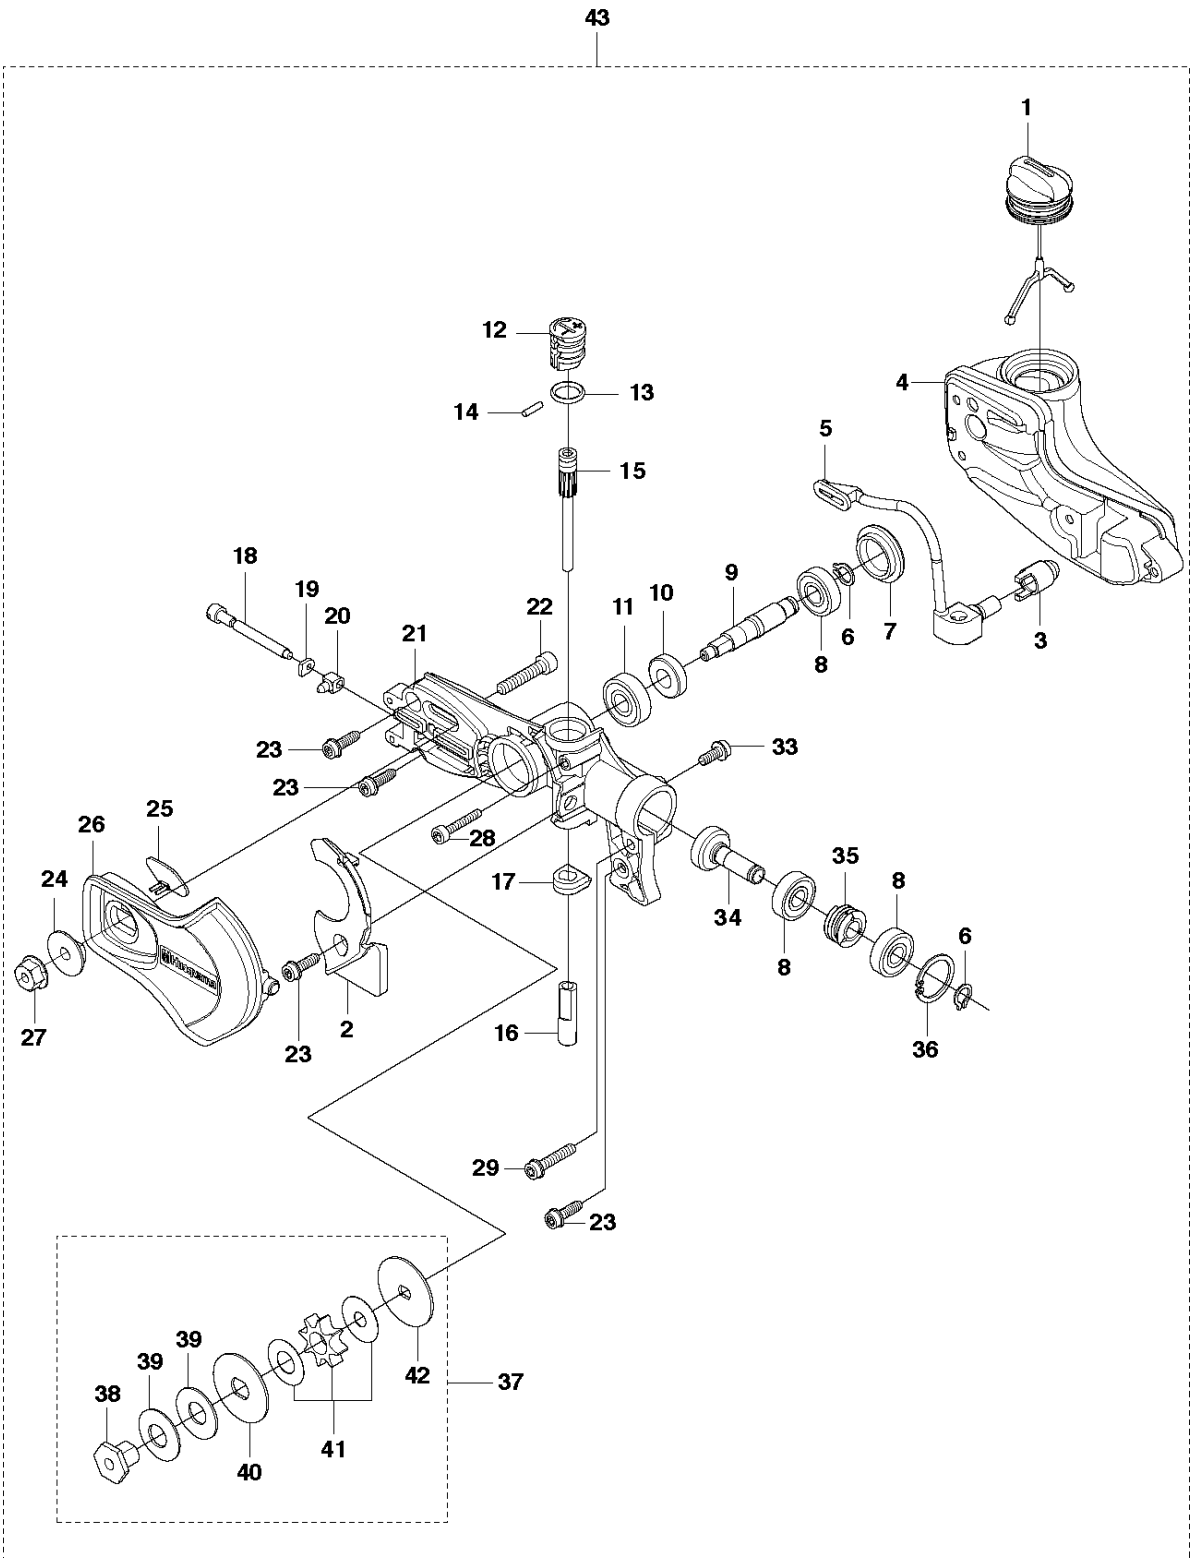

A 525PT5S
SAW HEAD

SAW HEAD

525 PT5S

Ref	Part No	Description	Remark	QTY	KIT
1	577 87 86-03	TANK CAP ASSY		1	43
2	525 61 31-01	COVER		1	43
3	510 04 43-01	OIL SCREEN		1	43
4	577 66 70-01	OIL TANK		1	43
5	525 49 06-01	OIL HOSE		1	43
6	735 31 11-00	CIRCLIP		2	43
7	574 82 98-01	COVER		1	43
8	738 21 99-04	BALL BEARING		3	43
9	525 49 04-01	SHAFT		1	43
10	575 35 56-01	GEAR WHEEL		1	43
11	738 21 00-04	BALL BEARING		1	43
12	525 48 16-01	KNOB		1	43
13	740 43 10-14	O-RING		1	43
14	503 24 09-11	NEEDLE ROLLER		1	43
15	540 05 79-01	PUMP PISTON		1	43
16	537 15 48-01	PUMP CYLINDER		1	43
17	576 39 59-01	FASTENER		1	43
18	501 81 92-01	SCREW		1	43
19	501 45 27-02	LOCK NUT		1	43
20	501 45 41-01	NUT		1	43
21	523 85 37-02	GEAR HOUSING		1	43
22	576 83 10-01	SCREW IHSCM		1	43
23	573 92 58-01	SCREW ITXSCFT		3	43
24	525 49 07-01	BUSHING		1	43
25	574 40 47-01	RUBBER		1	43
26	525 48 14-01	COVER		1	43
27	503 22 00-07	HEXAGON NUT		4	43
28	525 76 09-05	SCREW ITXSCM		1	43
29	525 75 51-04	SCREW ITXSCFM		1	43
33	525 75 51-05	SCREW ITXSCFM		1	43
34	575 35 55-01	PINION		1	43
35	525 48 97-01	WORM GEAR		1	43
36	735 31 25-10	CIRCLIP		1	43
37	585 48 31-01	SPROCKET	"for 1/4"" Chain"	1	43
37	585 48 31-02	SPROCKET	"for 3/8"" chain" (US only)	1	43
38	580 76 04-01	NUT		1	37, 43
39	581 12 61-01	DISC SPRING		2	37, 43
40	576 74 00-02	WASHER		1	37, 43
41	582 87 22-01	SPROCKET	"for 1/4"" Chain"	1	37, 43
41	582 87 22-02	SPROCKET	"for 3/8"" chain" (US only)	1	37, 43
42	576 74 00-01	WASHER		1	43
43	575 78 43-09	POLE SAW HEAD	"for 1/4"" Chain"	1	
43	575 78 43-10	POLE SAW HEAD	"for 3/8"" chain" (US only)	1	