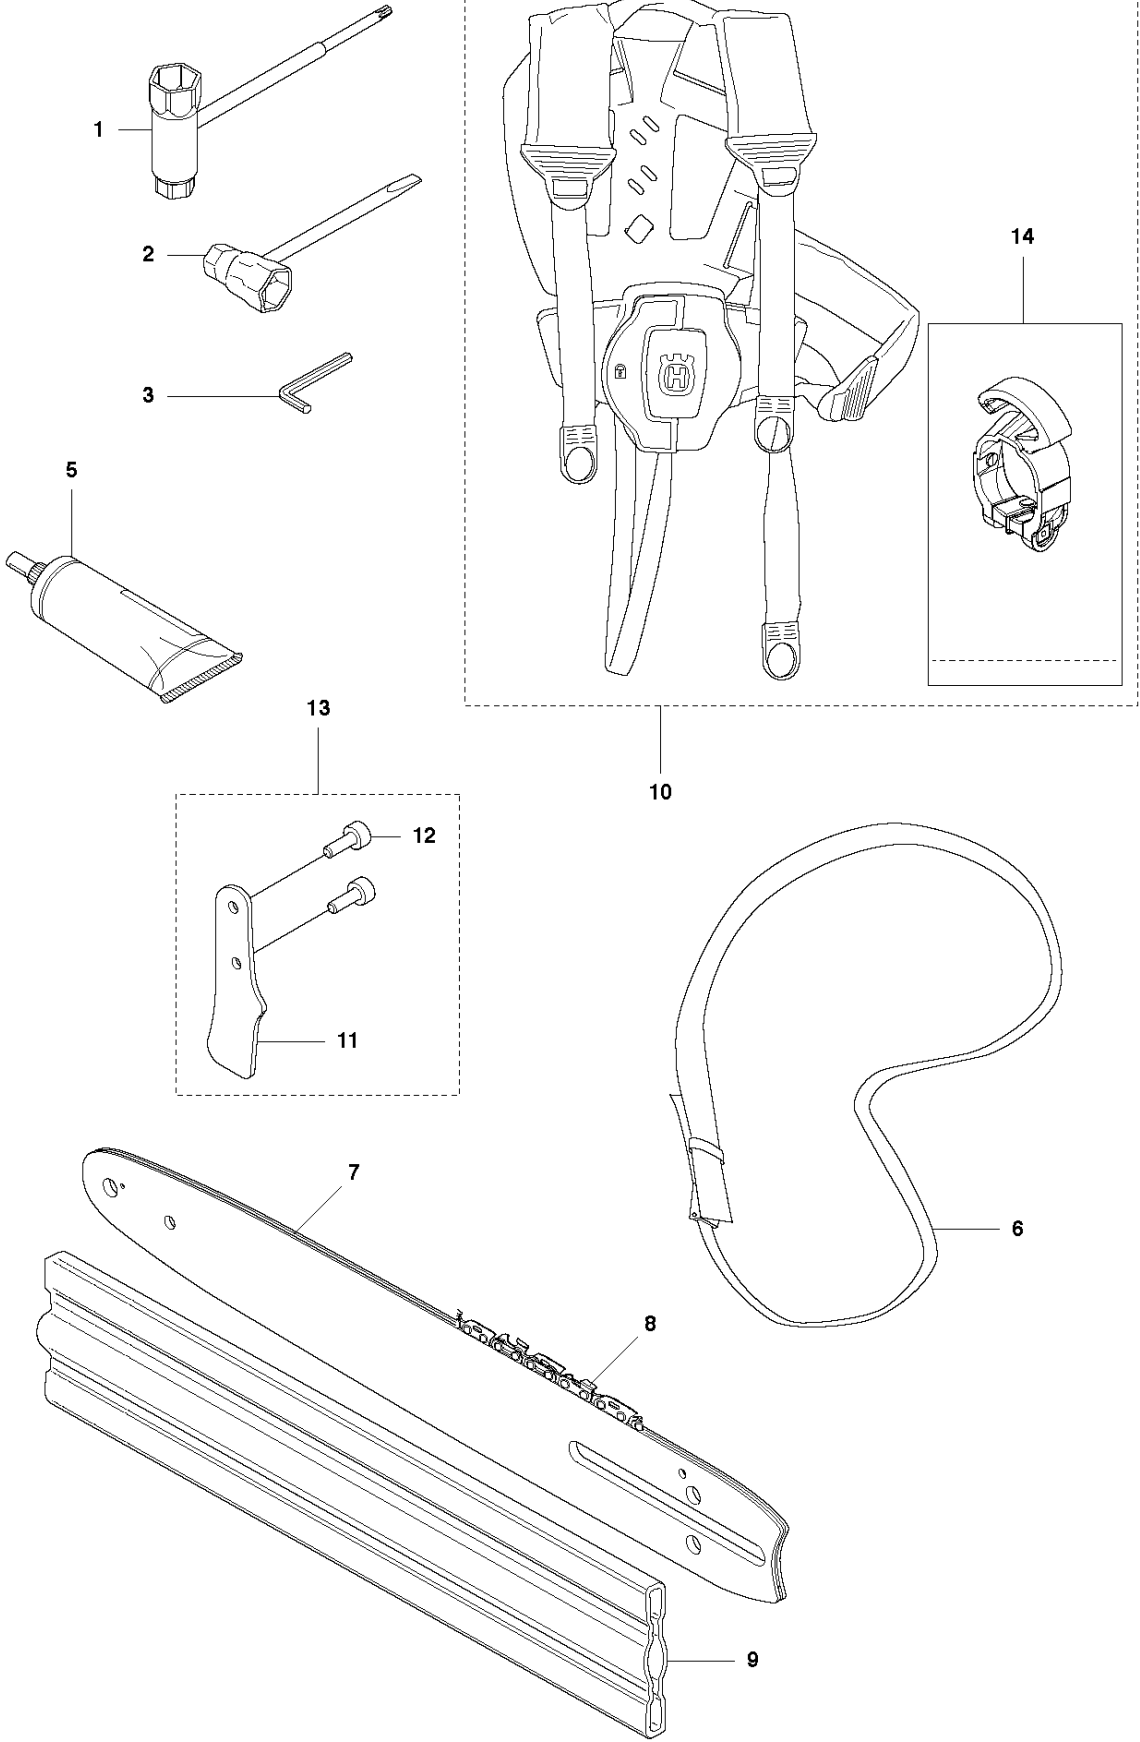

SPARE PARTS LIST

POLE PRUNER/POLE SAWS

525 PT5S

N 525PT5S
ACCESSORIES

ACCESSORIES

525 PT5S

Ref	Part No	Description	Remark	QTY	KIT
1	575 73 82-02	COMBINATION WRENCH		1	
2	501 69 17-01	COMBINATION WRENCH		1	
3	503 55 86-01	SPANNER		1	
5	579 06 49-01	GREASE	100 g	1	
6	537 21 62-03	HARNESS		1	
7	575 84 22-58	BAR	"10"" , 1/4"" - 1,3 mm"	1	
7	575 84 22-64	BAR	"12"" , 1/4"" - 1,3 mm"	1	
7	585 82 91-44	BAR	"12"" 3/8"" mini 1,3mm"	1	
8	501 84 40-58	SAW CHAIN	"10"" , 1/4"" - 1,3mm. 58DL"	1	
8	501 84 40-64	SAW CHAIN	"12"" , 1/4"" - 1,3 mm. 64DL"	1	
8	501 84 70-44	SAW CHAIN	"12"" 3/8"" mini 1,3"	1	
9	537 12 99-01	BAR GUARD		1	
10	578 44 99-01	HARNESS	Balance flex	1	
11	574 83 01-01	SHEET		1	13
12	574 35 35-05	SCREW ITXSCM		2	13
13	588 19 77-01	HOOK	Kit	1	
14	579 83 41-01	ACCESSORY BAG	To be used with Harness 578 44 99-01	1	

M 525PT5S
CARBURETOR

CARBURETOR

525 PT5S

Ref	Part No	Description	Remark	QTY KIT
1	520 97 63-01	SCREW		1
2	577 81 57-01	SCREW		1
3	513 59 32-01	SPRING		1
4	579 19 06-01	COVER		1
5	520 95 48-01	GASKET		1
6	502 21 36-01	DIAPHRAGM PUMP		1
7	513 40 08-01	SWIVEL		1
8	516 52 42-01	WASHER		1
9	506 73 86-01	RING		1
10	579 19 07-01	SHAFT		1
11	577 81 55-01	SPRING		1
12	520 75 98-01	SCREW		1
13	520 97 86-01	VALVE		1
14	520 95 70-01	SCREEN		1
15	505 05 79-01	SPRING		1
16	584 90 12-01	PISTON ASSY		1
17	520 75 98-01	SCREW		1
18	579 19 08-01	LEVER		1
19	505 05 65-01	RING		1
20	579 19 10-01	SHAFT		1
21	516 52 42-01	WASHER		1
22	584 90 13-01	LEVER		1
23	579 19 11-01	SPRING		1
24	520 75 98-01	SCREW		1
25	581 15 49-01	VALVE		1
26	578 89 54-01	SPRING		1
27	520 97 74-01	PIN		1
28	577 80 72-01	LEVER		1
29	521 08 54-01	VALVE.INLET		1
30	577 80 71-01	SCREW		1
31	516 97 21-01	GASKET		1
32	577 80 70-01	DIAPHRAGM		1
33	514 18 92-01	COVER		1
34	520 97 88-01	SCREW ASSY		4
35	514 24 26-01	BALL		1
36	514 24 33-01	SPRING.CHOKE		1
37	580 68 48-01	GASKET KIT	Coomopes by item 5, 6, 31 and 32	1