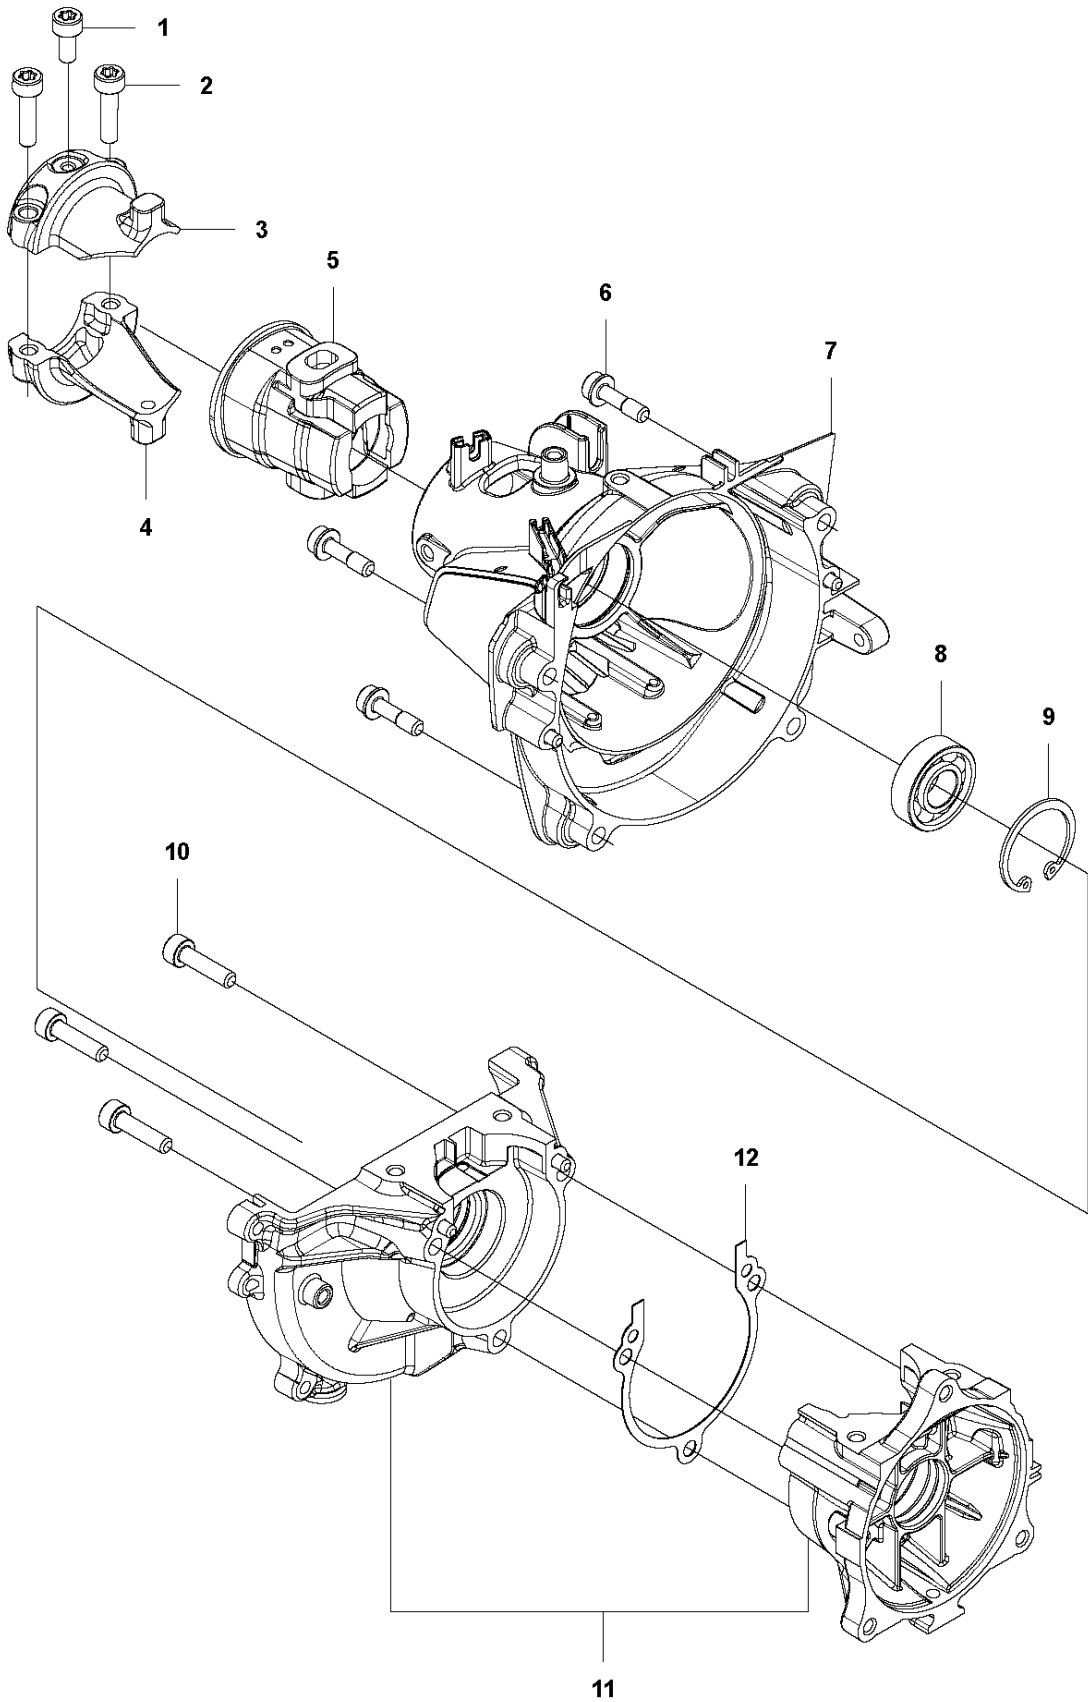

G 525PT5S
CRANKCASE

CRANKCASE

525 PT5S

Ref	Part No	Description	Remark	QTY KIT
1	525 82 49-14	SCREW ITXSCM		1
2	577 94 20-01	BOLT		2
3	576 42 07-02	BRACKET		1
4	576 42 08-02	BRACKET		1
5	576 42 05-01	CUSHION		1
6	577 81 54-01	BOLT		4
7	588 56 77-01	HOUSING		1
8	525 95 32-01	BEARING		1
9	506 60 99-01	RING		1
10	504 11 43-01	SCREW		3
11	581 30 86-02	CRANKCASE		1
12	576 39 95-02	GASKET		1