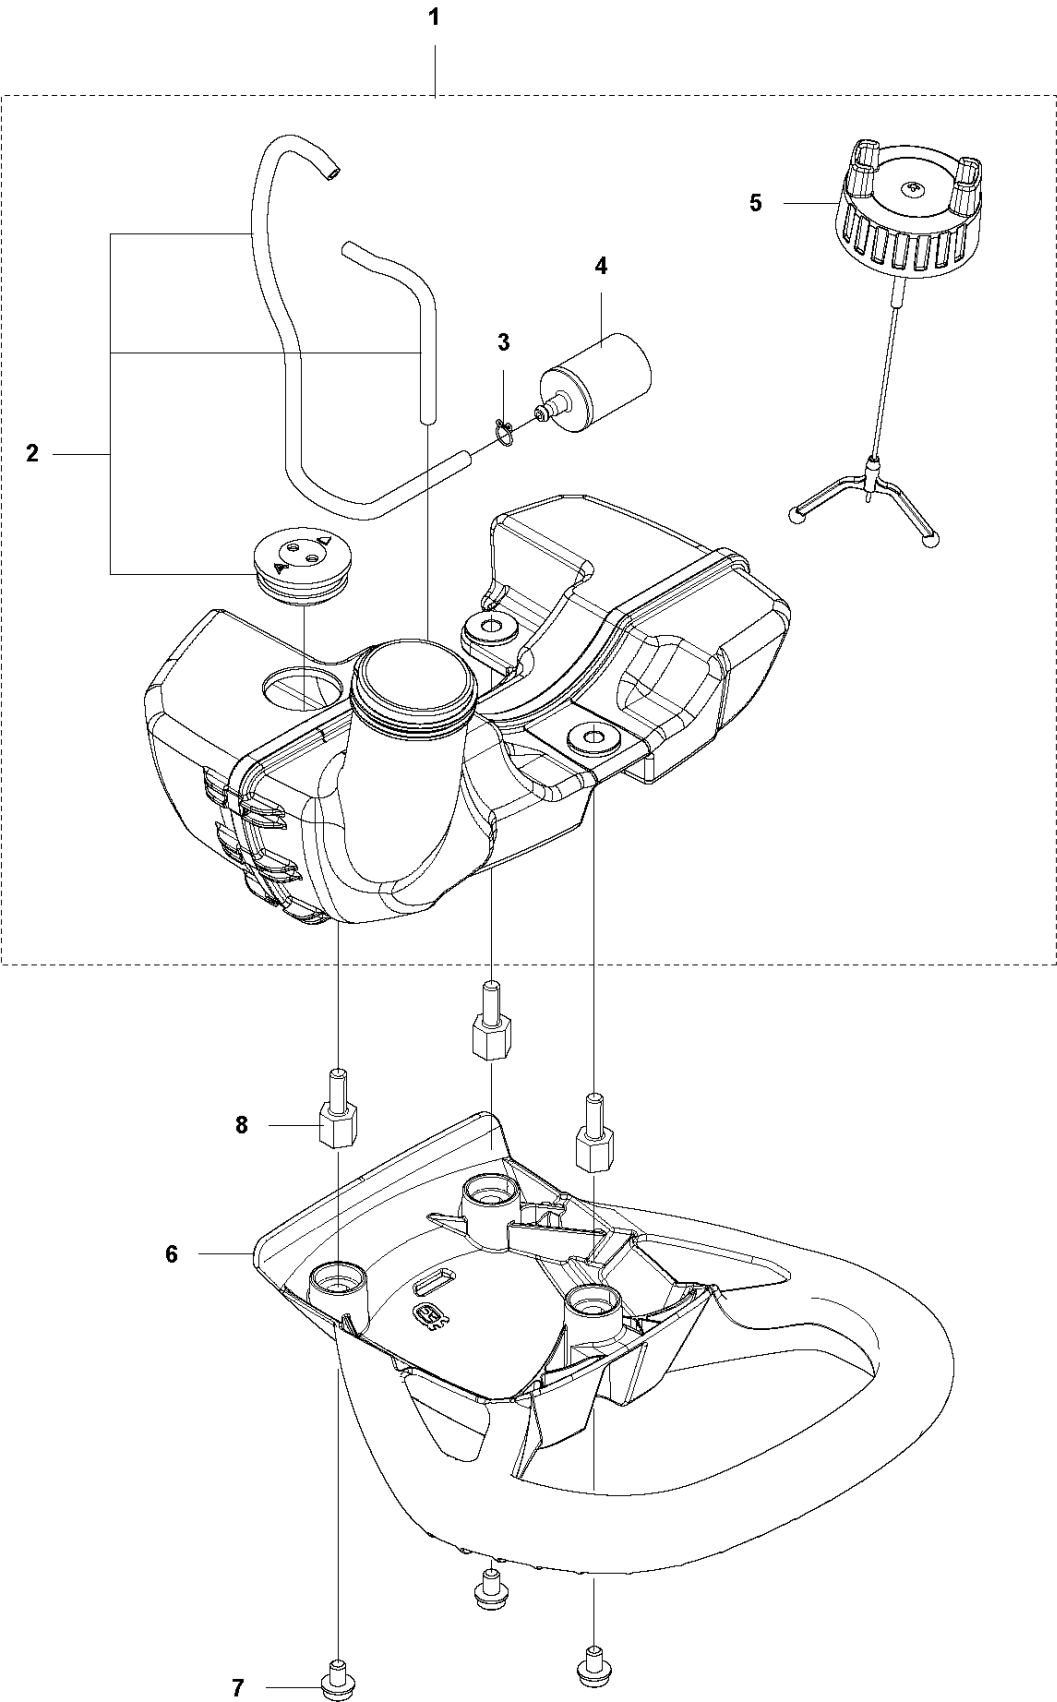

H 525PT5S
FUEL TANK

FUEL TANK

525 PT5S

Ref	Part No	Description	Remark	QTY	KIT
1	576 40 51-01	FUEL TANK		1	
1	576 40 51-02	FUEL TANK	Australia / New Zealand	1	
2	579 21 03-02	HOSE ASSY		1	1
2	577 50 99-03	PIPE	Australia / New Zealand	1	
3	506 70 70-01	CLIP		1	1
4	503 44 32-01	FUEL FILTER		1	1
5	579 64 57-03	TANK CAP		1	1
6	587 36 59-01	BUMPER		1	
7	525 75 51-08	SCREW ITXSCFM		3	
8	587 61 56-01	STUD SCREW		3