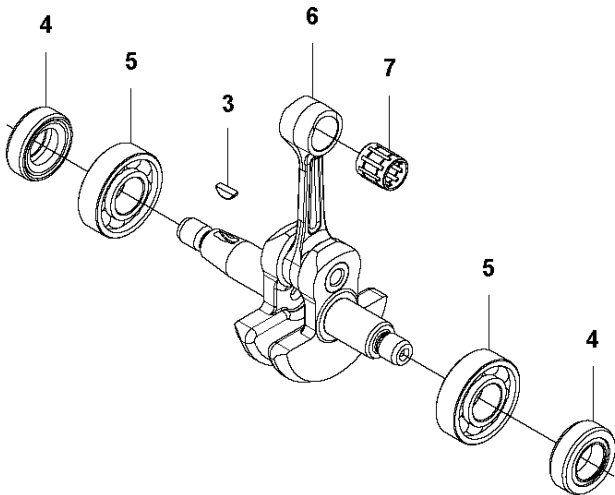

L 525PT5S
CRANKSHAFT

CRANKSHAFT

525 PT5S

Ref	Part No	Description	Remark	QTY KIT
1	576 40 46-01	MUFFLER		1
2	544 25 68-01	SCREW		1
3	506 68 94-01	KEY		1
4	504 12 15-01	SEALING		2
5	506 61 03-01	BEARING		2
6	579 22 32-01	CRANKSHAFT		1
7	576 40 27-01	BEARING		1