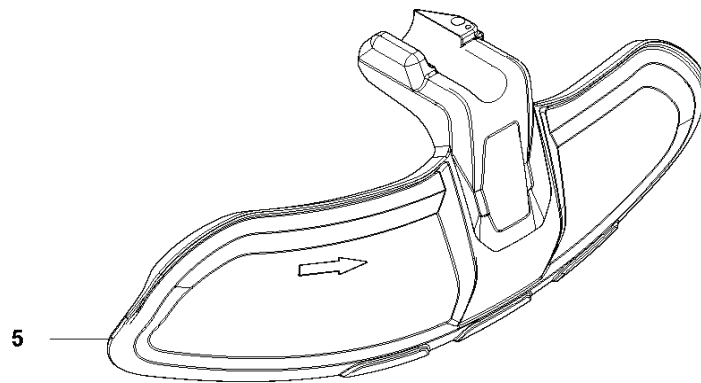

H 535iRXT / 535iRX
ACCESSORIES

REF.	PART NO.	DESCRIPTION	REMARK	QTY.	KIT
1	576275601	SCREW ITXSCFT		1	
2	503798801	BLADE		1	
3	503742901	DECAL		1	
4	590880101	TRIMMER GUARD ASSY		1	
5	590880001	BLADE GUARD		1