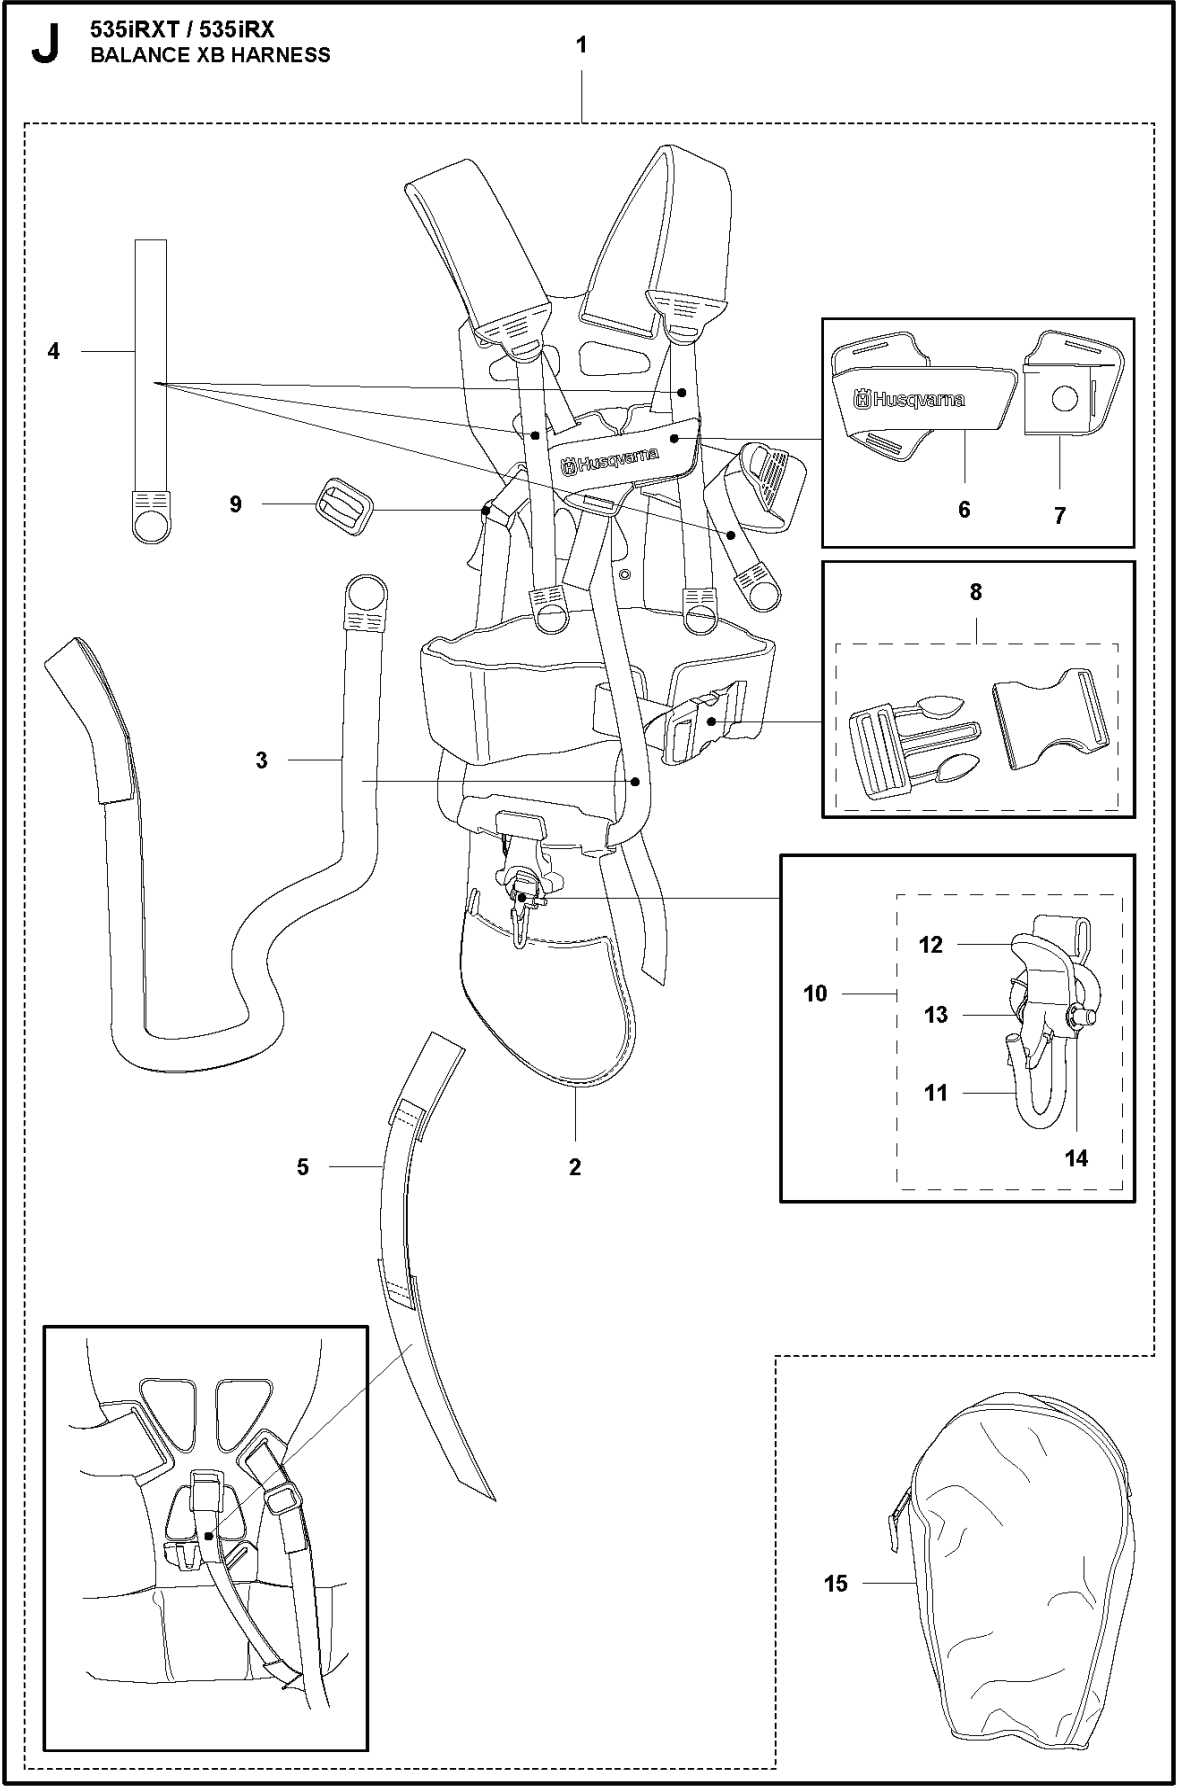

SPARE PARTS CATALOGUE

: HUSQVARNA 535IRX

Spare Parts List

SPARE PARTS LIST

G 535iRXT / 535iRX
ACCESSORIES

REF.	PART NO.	DESCRIPTION	REMARK	QTY.	KIT
1	575738202	COMBINATION WRENCH		1	
2	503976401	GREASE		1	
3	503801701	GREASE		1	
4	502285901	STOP		1	
5	503890102	SUPPORT CUP		1	
6	544359101	TRANSPORT GUARD		1	
7	537149404	GRASS BLADE	300 3T 1"	1	
8	583897101	DIAGNOSTIC TOOL KIT		1	
9	579621301	WIRING ASSY		1	
10	592758801	HOUSING ASSY		1	
11	592759601	SPOOL		1	
12	595015101	EYELET	x 2	1	
13	592759701	COVER ASSY		1	
14	594727001	TRIMMER HEAD	E35B iRXT	1	
15	578446401	TRIMMER HEAD	T35	1	
16	537185501	HOUSING		1	
17	537186102	ADAPTER		1	
18	537186001	SPRING		1	
19	537185701	REEL		1	
20	537185801	KNOB		1	
20	537185802	KNOB	30 pcs. box of 537185801	1	
21	544044402	LID		1	
22	501330401	GROMMET	x 2	1	
22	501330403	GROMMET	50 pcs. plastic bag of 501330401	1	

H 535iRXT / 535iRX
ACCESSORIES

REF.	PART NO.	DESCRIPTION	REMARK	QTY.	KIT
1	576275601	SCREW ITXSCFT		1	
2	503798801	BLADE		1	
3	503742901	DECAL		1	
4	590880101	TRIMMER GUARD ASSY		1	
5	590880001	BLADE GUARD		1	

J 535iRXT / 535iRX
BALANCE XB HARNESS

REF.	PART NO.	DESCRIPTION	REMARK	QTY.	KIT
1	505406201	HARNESS	US	1	
1	597469301	HARNESS		1	
2	544901701	HIP PAD		1	
3	503996103	BAND		1	
4	503996101	BAND		3	
5	537153501	STRAP		1	
6	537288401	BUCKLE		1	
7	537288301	BUCKLE		1	
8	537331501	BUCKLE		1	
9	537287001	BUCKLE		1	
10	544960702	WELT HOOK		1	
11	502022902	HOOK		1	
12	502023002	LOCK		1	
13	586341001	SPRING		1	
14	735310920	E-CLIP		1	
15	537306601	BAG	Triobalance Tool bag	1	

K 535iRXT / 535iRX
BALANCE 55 & 35 HARNESS

1

REF.	PART NO.	DESCRIPTION	REMARK	QTY.	KIT
1	537275701	HARNESS	PNC 967 85 06-03		
1	537275704	HARNESS	PNC 967 85 06-02, US		
2	537288301	BUCKLE			
3	537288401	BUCKLE			
4	537275901	HIP PAD			
5	502022801	HOOK			
6	502022902	HOOK			
7	502023002	LOCK			
8	502023801	SPRING			
9	735310920	E-CLIP			
10	503996101	BAND			
11	537287001	BUCKLE			
12	503996103	BAND			