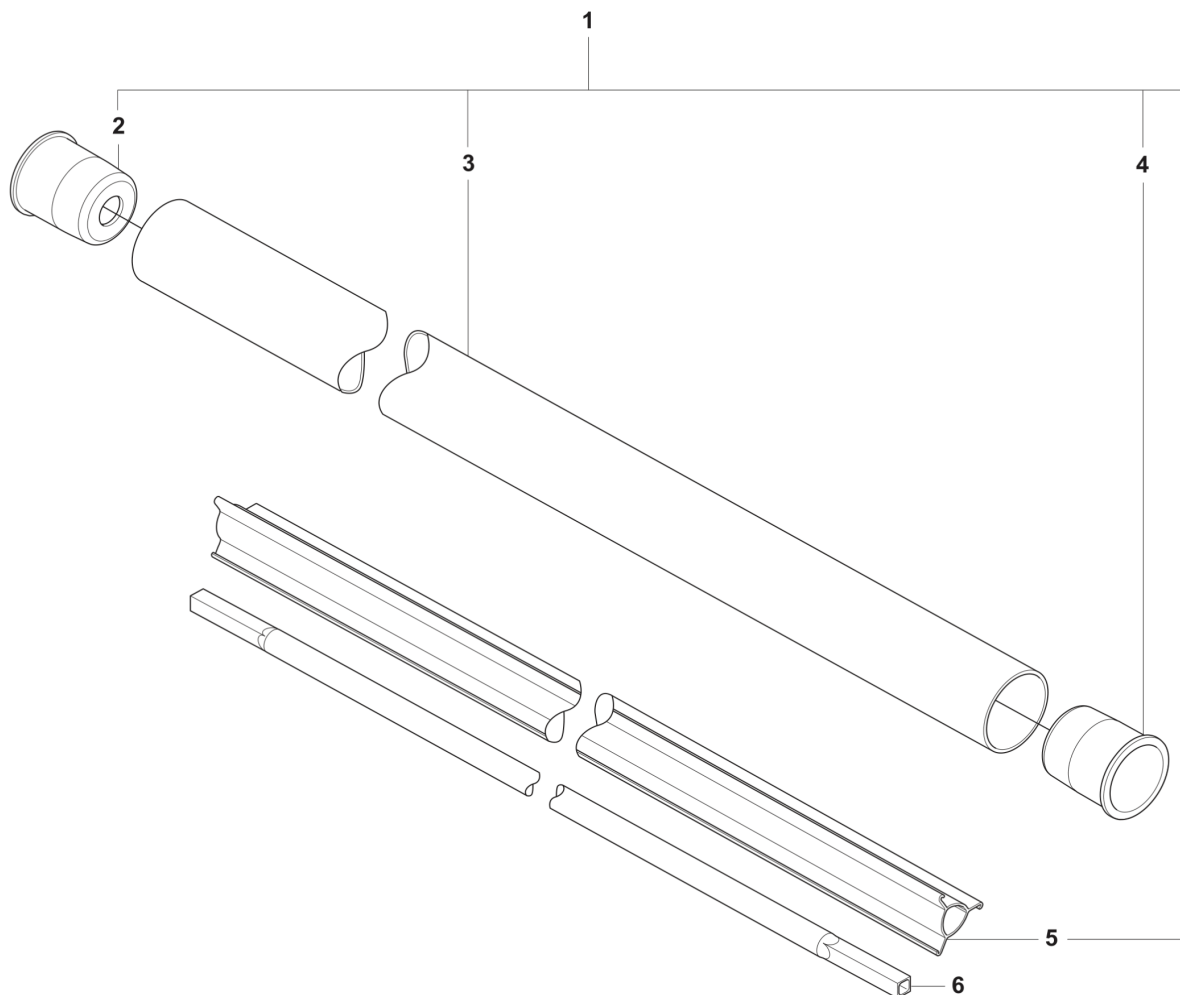

B 535iRXT / 535iRX
SHAFT

7

REF.	PART NO.	DESCRIPTION	REMARK	QTY.	KIT
1	501919703	TUBE ASSY		1	
2	537360201	SPACER		1	
4	537360201	SPACER		1	
6	537355203	DRIVE SHAFT		1	
7	587889218	DECAL		1