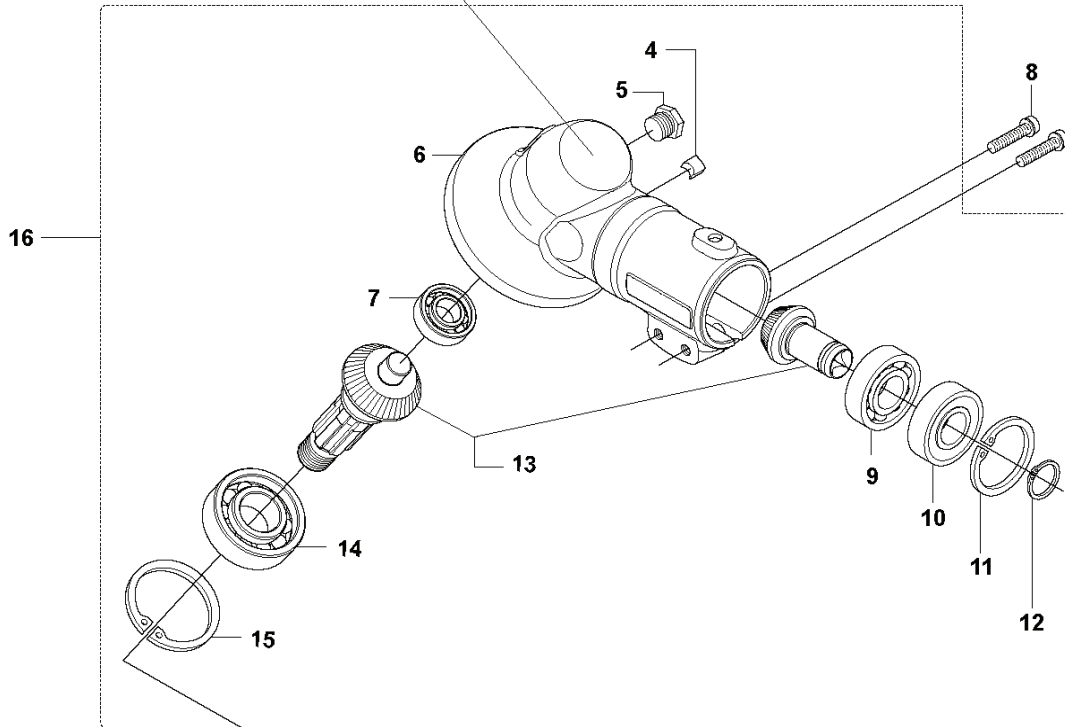

J 535iRXT / 535iRX
BALANCE XB HARNESS

REF.	PART NO.	DESCRIPTION	REMARK	QTY.	KIT
1	505406201	HARNESS	US	1	
1	597469301	HARNESS		1	
2	544901701	HIP PAD		1	
3	503996103	BAND		1	
4	503996101	BAND		3	
5	537153501	STRAP		1	
6	537288401	BUCKLE		1	
7	537288301	BUCKLE		1	
8	537331501	BUCKLE		1	
9	537287001	BUCKLE		1	
10	544960702	WELT HOOK		1	
11	502022902	HOOK		1	
12	502023002	LOCK		1	
13	586341001	SPRING		1	
14	735310920	E-CLIP		1	
15	537306601	BAG	Triobalance Tool bag	1	

K 535iRXT / 535iRX
BALANCE 55 & 35 HARNESS

1

REF.	PART NO.	DESCRIPTION	REMARK	QTY.	KIT
1	537275701	HARNESS	PNC 967 85 06-03		
1	537275704	HARNESS	PNC 967 85 06-02, US		
2	537288301	BUCKLE			
3	537288401	BUCKLE			
4	537275901	HIP PAD			
5	502022801	HOOK			
6	502022902	HOOK			
7	502023002	LOCK			
8	502023801	SPRING			
9	735310920	E-CLIP			
10	503996101	BAND			
11	537287001	BUCKLE			
12	503996103	BAND			

A 535iRXT / 535iRX
BEVEL GEAR

REF.	PART NO.	DESCRIPTION	REMARK	QTY.	KIT
1	544218422	SCREW ITXSCM		1	
2	525755111	SCREW ITXSCFM		1	
3	544087601	CLAMP		1	
4	537147401	MAGNET		1	
5	503201501	SCREW		1	
6	537295902	GEAR HOUSING		1	
7	738219900	BALL BEARING		1	
8	525755104	SCREW ITXSCFM		2	
9	738210110	BALL BEARING		1	
10	738210112	BALL BEARING		1	
11	735312810	CIRCLIP		1	
12	735311400	CIRCLIP		1	
13	505133301	SPARE PARTS KIT		1	
14	503252801	BALL BEARING		1	
15	735313110	CIRCLIP		1	
16	537295803	BEVEL GEAR		1	
17	537351402	DRIVER	(1)	1	
18	537343502	SUPPORT FLANGE		1	
19	502291101	BLADE NUT		1	
20	574306804	CLAMP		1	
21	544843301	LABEL		1	
22	574039501	LOCK NUT		1	
23	574404401	LOCK NUT		1	