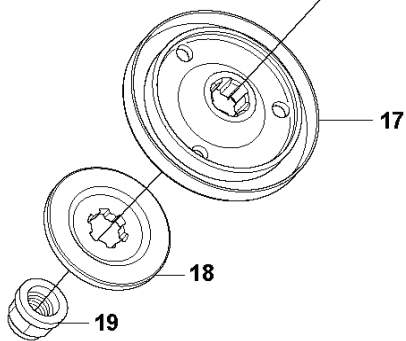

J 535iRXT / 535iRX
BALANCE XB HARNESS

REF.	PART NO.	DESCRIPTION	REMARK	QTY.	KIT
1	505406201	HARNESS	US	1	
1	597469301	HARNESS		1	
2	544901701	HIP PAD		1	
3	503996103	BAND		1	
4	503996101	BAND		3	
5	537153501	STRAP		1	
6	537288401	BUCKLE		1	
7	537288301	BUCKLE		1	
8	537331501	BUCKLE		1	
9	537287001	BUCKLE		1	
10	544960702	WELT HOOK		1	
11	502022902	HOOK		1	
12	502023002	LOCK		1	
13	586341001	SPRING		1	
14	735310920	E-CLIP		1	
15	537306601	BAG	Triobalance Tool bag	1	

K 535iRXT / 535iRX
BALANCE 55 & 35 HARNESS

1

REF.	PART NO.	DESCRIPTION	REMARK	QTY.	KIT
1	537275701	HARNESS	PNC 967 85 06-03		
1	537275704	HARNESS	PNC 967 85 06-02, US		
2	537288301	BUCKLE			
3	537288401	BUCKLE			
4	537275901	HIP PAD			
5	502022801	HOOK			
6	502022902	HOOK			
7	502023002	LOCK			
8	502023801	SPRING			
9	735310920	E-CLIP			
10	503996101	BAND			
11	537287001	BUCKLE			
12	503996103	BAND			

A 535iRXT / 535iRX
BEVEL GEAR

REF.	PART NO.	DESCRIPTION	REMARK	QTY.	KIT
1	544218422	SCREW ITXSCM		1	
2	525755111	SCREW ITXSCFM		1	
3	544087601	CLAMP		1	
4	537147401	MAGNET		1	
5	503201501	SCREW		1	
6	537295902	GEAR HOUSING		1	
7	738219900	BALL BEARING		1	
8	525755104	SCREW ITXSCFM		2	
9	738210110	BALL BEARING		1	
10	738210112	BALL BEARING		1	
11	735312810	CIRCLIP		1	
12	735311400	CIRCLIP		1	
13	505133301	SPARE PARTS KIT		1	
14	503252801	BALL BEARING		1	
15	735313110	CIRCLIP		1	
16	537295803	BEVEL GEAR		1	
17	537351402	DRIVER	(1)	1	
18	537343502	SUPPORT FLANGE		1	
19	502291101	BLADE NUT		1	
20	574306804	CLAMP		1	
21	544843301	LABEL		1	
22	574039501	LOCK NUT		1	
23	574404401	LOCK NUT		1	