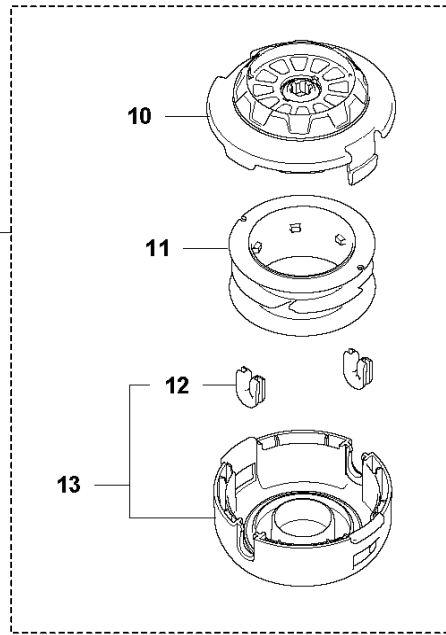

SPARE PARTS CATALOGUE

: HUSQVARNA 535IRX

Spare Parts List

SPARE PARTS LIST

G 535iRXT / 535iRX
ACCESSORIES

REF.	PART NO.	DESCRIPTION	REMARK	QTY.	KIT
1	575738202	COMBINATION WRENCH		1	
2	503976401	GREASE		1	
3	503801701	GREASE		1	
4	502285901	STOP		1	
5	503890102	SUPPORT CUP		1	
6	544359101	TRANSPORT GUARD		1	
7	537149404	GRASS BLADE	300 3T 1"	1	
8	583897101	DIAGNOSTIC TOOL KIT		1	
9	579621301	WIRING ASSY		1	
10	592758801	HOUSING ASSY		1	
11	592759601	SPOOL		1	
12	595015101	EYELET	x 2	1	
13	592759701	COVER ASSY		1	
14	594727001	TRIMMER HEAD	E35B iRXT	1	
15	578446401	TRIMMER HEAD	T35	1	
16	537185501	HOUSING		1	
17	537186102	ADAPTER		1	
18	537186001	SPRING		1	
19	537185701	REEL		1	
20	537185801	KNOB		1	
20	537185802	KNOB	30 pcs. box of 537185801	1	
21	544044402	LID		1	
22	501330401	GROMMET	x 2	1	
22	501330403	GROMMET	50 pcs. plastic bag of 501330401	1	

H 535iRXT / 535iRX
ACCESSORIES

REF.	PART NO.	DESCRIPTION	REMARK	QTY.	KIT
1	576275601	SCREW ITXSCFT		1	
2	503798801	BLADE		1	
3	503742901	DECAL		1	
4	590880101	TRIMMER GUARD ASSY		1	
5	590880001	BLADE GUARD		1	

J 535iRXT / 535iRX
BALANCE XB HARNESS

REF.	PART NO.	DESCRIPTION	REMARK	QTY.	KIT
1	505406201	HARNESS	US	1	
1	597469301	HARNESS		1	
2	544901701	HIP PAD		1	
3	503996103	BAND		1	
4	503996101	BAND		3	
5	537153501	STRAP		1	
6	537288401	BUCKLE		1	
7	537288301	BUCKLE		1	
8	537331501	BUCKLE		1	
9	537287001	BUCKLE		1	
10	544960702	WELT HOOK		1	
11	502022902	HOOK		1	
12	502023002	LOCK		1	
13	586341001	SPRING		1	
14	735310920	E-CLIP		1	
15	537306601	BAG	Triobalance Tool bag	1	