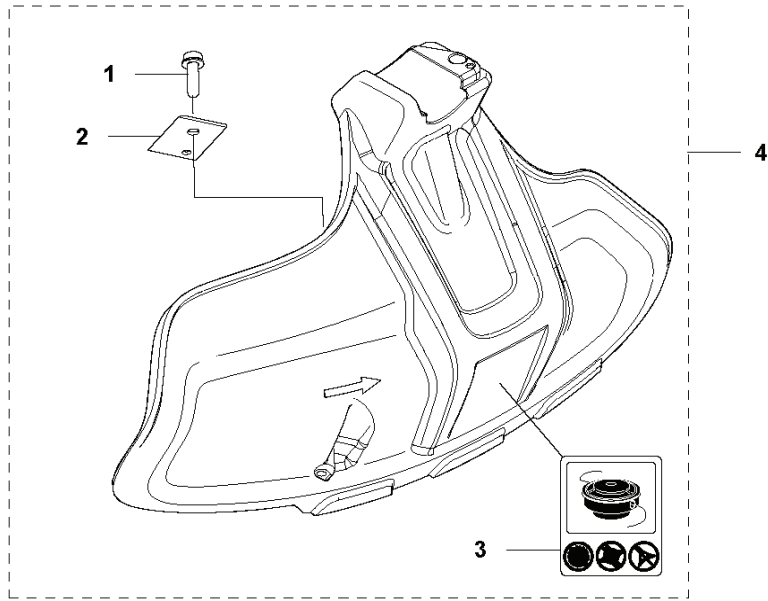

H 535iRXT / 535iRX
ACCESSORIES

REF.	PART NO.	DESCRIPTION	REMARK	QTY.	KIT
1	576275601	SCREW ITXSCFT		1	
2	503798801	BLADE		1	
3	503742901	DECAL		1	
4	590880101	TRIMMER GUARD ASSY		1	
5	590880001	BLADE GUARD		1