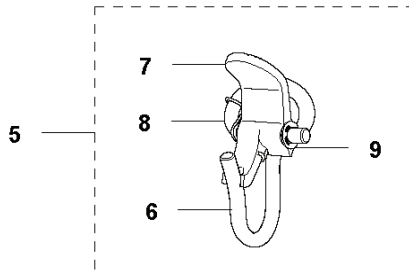

K 535iRXT / 535iRX
BALANCE 55 & 35 HARNESS

1

REF.	PART NO.	DESCRIPTION	REMARK	QTY.	KIT
1	537275701	HARNESS	PNC 967 85 06-03		
1	537275704	HARNESS	PNC 967 85 06-02, US		
2	537288301	BUCKLE			
3	537288401	BUCKLE			
4	537275901	HIP PAD			
5	502022801	HOOK			
6	502022902	HOOK			
7	502023002	LOCK			
8	502023801	SPRING			
9	735310920	E-CLIP			
10	503996101	BAND			
11	537287001	BUCKLE			
12	503996103	BAND