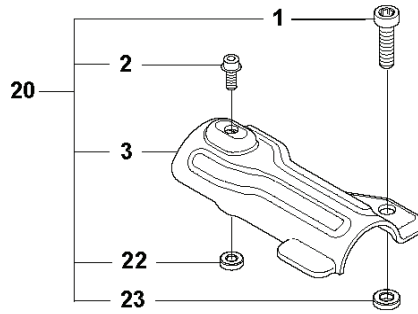

J 535iRXT / 535iRX
BALANCE XB HARNESS

REF.	PART NO.	DESCRIPTION	REMARK	QTY.	KIT
1	505406201	HARNESS	US	1	
1	597469301	HARNESS		1	
2	544901701	HIP PAD		1	
3	503996103	BAND		1	
4	503996101	BAND		3	
5	537153501	STRAP		1	
6	537288401	BUCKLE		1	
7	537288301	BUCKLE		1	
8	537331501	BUCKLE		1	
9	537287001	BUCKLE		1	
10	544960702	WELT HOOK		1	
11	502022902	HOOK		1	
12	502023002	LOCK		1	
13	586341001	SPRING		1	
14	735310920	E-CLIP		1	
15	537306601	BAG	Triobalance Tool bag	1	

K 535iRXT / 535iRX
BALANCE 55 & 35 HARNESS

1

REF.	PART NO.	DESCRIPTION	REMARK	QTY.	KIT
1	537275701	HARNESS	PNC 967 85 06-03		
1	537275704	HARNESS	PNC 967 85 06-02, US		
2	537288301	BUCKLE			
3	537288401	BUCKLE			
4	537275901	HIP PAD			
5	502022801	HOOK			
6	502022902	HOOK			
7	502023002	LOCK			
8	502023801	SPRING			
9	735310920	E-CLIP			
10	503996101	BAND			
11	537287001	BUCKLE			
12	503996103	BAND			

A 535iRXT / 535iRX
BEVEL GEAR

REF.	PART NO.	DESCRIPTION	REMARK	QTY.	KIT
1	544218422	SCREW ITXSCM		1	
2	525755111	SCREW ITXSCFM		1	
3	544087601	CLAMP		1	
4	537147401	MAGNET		1	
5	503201501	SCREW		1	
6	537295902	GEAR HOUSING		1	
7	738219900	BALL BEARING		1	
8	525755104	SCREW ITXSCFM		2	
9	738210110	BALL BEARING		1	
10	738210112	BALL BEARING		1	
11	735312810	CIRCLIP		1	
12	735311400	CIRCLIP		1	
13	505133301	SPARE PARTS KIT		1	
14	503252801	BALL BEARING		1	
15	735313110	CIRCLIP		1	
16	537295803	BEVEL GEAR		1	
17	537351402	DRIVER	(1)	1	
18	537343502	SUPPORT FLANGE		1	
19	502291101	BLADE NUT		1	
20	574306804	CLAMP		1	
21	544843301	LABEL		1	
22	574039501	LOCK NUT		1	
23	574404401	LOCK NUT		1	