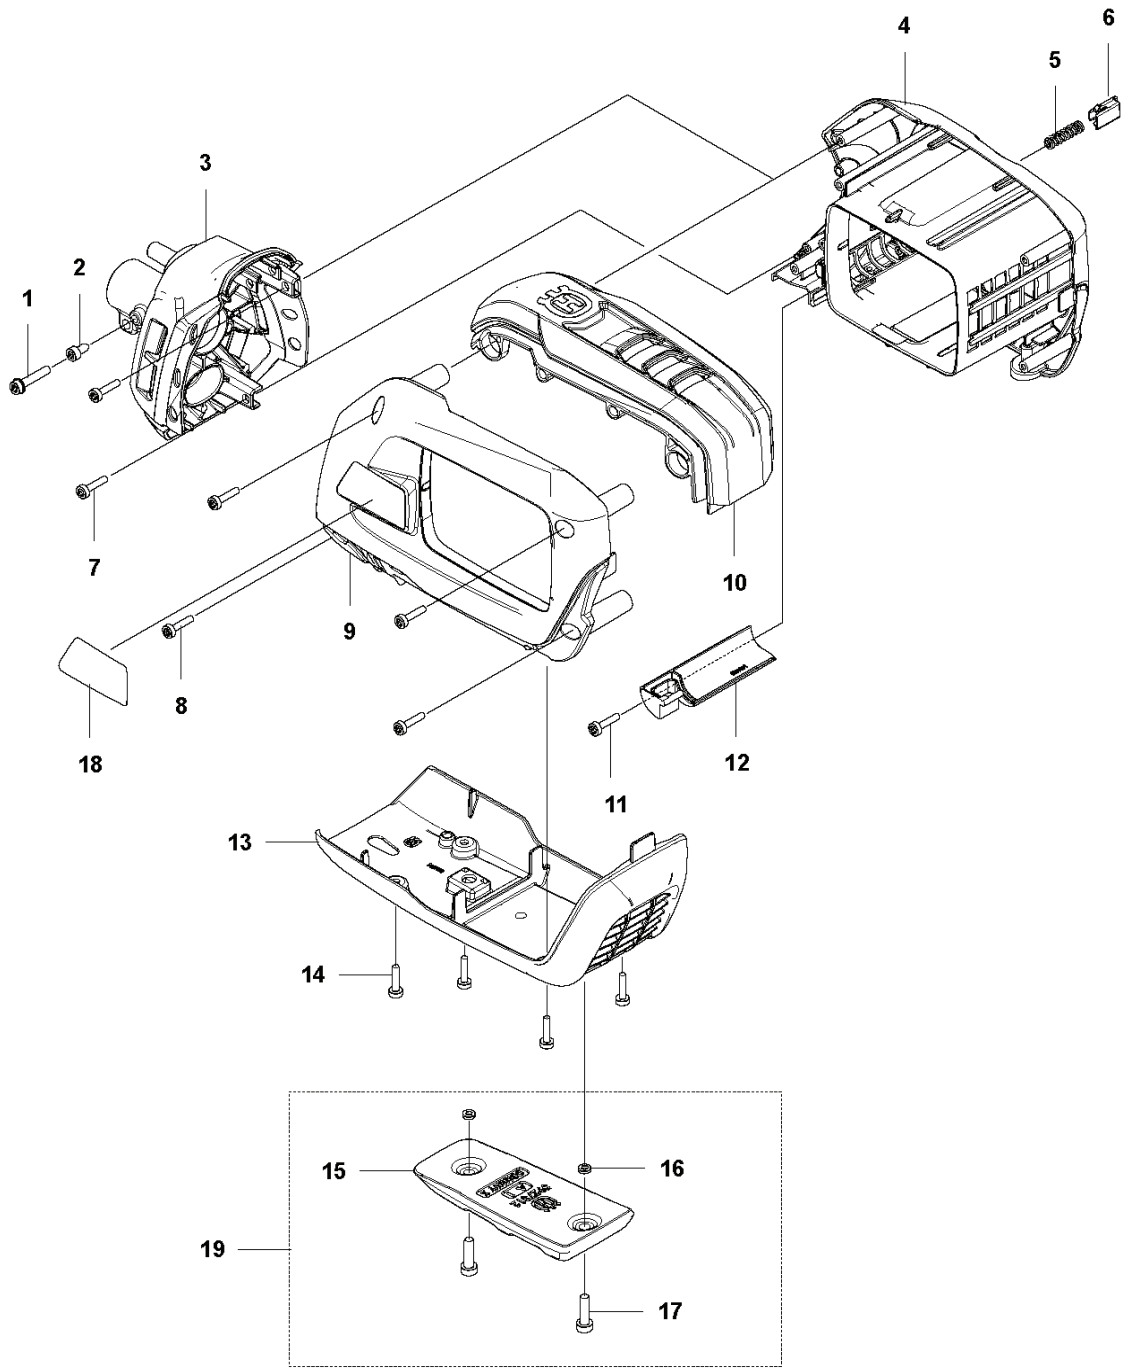

E 535iRXT / 535iRX
HOUSING

REF.	PART NO.	DESCRIPTION	REMARK	QTY.	KIT
1	525755104	SCREW ITXSCFM		1	
2	525764605	SCREW ITXSCT		1	
3	590780901	MOTOR COVER		1	
4	590772501	COVER		1	
5	585480001	SPRING		1	
6	577996601	PUSH BUTTON		1	
7	580292901	SCREW ITXSCT		2	
8	580292901	SCREW ITXSCT		4	
9	590772401	COVER		1	
10	590770601	COVER		1	
11	580292901	SCREW ITXSCT		1	
12	593108901	AIR CONDUCTOR		1	
13	590771101	SKID PLATE		1	
14	580292901	SCREW ITXSCT		4	
15	592731201	WEIGHT		1	
16	574404401	LOCK NUT		2	
17	544218420	SCREW ITXSCM		2	
18	593349801	DECAL	PNC 967 85 06-01	1	
18	593349803	DECAL	PNC 967 85 06-02&-03 w/o Bluetooth	1	
19	593349101	WEIGHT		1