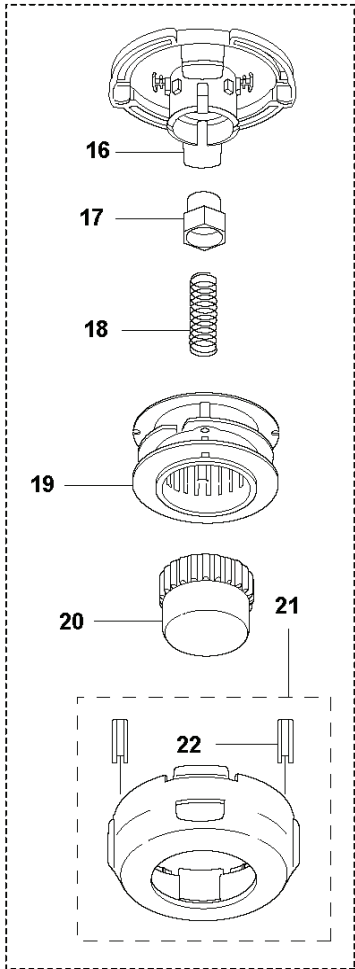

SPARE PARTS CATALOGUE

: HUSQVARNA 535IRX

Spare Parts List

SPARE PARTS LIST

G 535iRXT / 535iRX
ACCESSORIES

REF.	PART NO.	DESCRIPTION	REMARK	QTY.	KIT
1	575738202	COMBINATION WRENCH		1	
2	503976401	GREASE		1	
3	503801701	GREASE		1	
4	502285901	STOP		1	
5	503890102	SUPPORT CUP		1	
6	544359101	TRANSPORT GUARD		1	
7	537149404	GRASS BLADE	300 3T 1"	1	
8	583897101	DIAGNOSTIC TOOL KIT		1	
9	579621301	WIRING ASSY		1	
10	592758801	HOUSING ASSY		1	
11	592759601	SPOOL		1	
12	595015101	EYELET	x 2	1	
13	592759701	COVER ASSY		1	
14	594727001	TRIMMER HEAD	E35B iRXT	1	
15	578446401	TRIMMER HEAD	T35	1	
16	537185501	HOUSING		1	
17	537186102	ADAPTER		1	
18	537186001	SPRING		1	
19	537185701	REEL		1	
20	537185801	KNOB		1	
20	537185802	KNOB	30 pcs. box of 537185801	1	
21	544044402	LID		1	
22	501330401	GROMMET	x 2	1	
22	501330403	GROMMET	50 pcs. plastic bag of 501330401	1	

H 535iRXT / 535iRX
ACCESSORIES

REF.	PART NO.	DESCRIPTION	REMARK	QTY.	KIT
1	576275601	SCREW ITXSCFT		1	
2	503798801	BLADE		1	
3	503742901	DECAL		1	
4	590880101	TRIMMER GUARD ASSY		1	
5	590880001	BLADE GUARD		1	

A 535iRXT / 535iRX
BEVEL GEAR

REF.	PART NO.	DESCRIPTION	REMARK	QTY.	KIT
1	544218422	SCREW ITXSCM		1	
2	525755111	SCREW ITXSCFM		1	
3	544087601	CLAMP		1	
4	537147401	MAGNET		1	
5	503201501	SCREW		1	
6	537295902	GEAR HOUSING		1	
7	738219900	BALL BEARING		1	
8	525755104	SCREW ITXSCFM		2	
9	738210110	BALL BEARING		1	
10	738210112	BALL BEARING		1	
11	735312810	CIRCLIP		1	
12	735311400	CIRCLIP		1	
13	505133301	SPARE PARTS KIT		1	
14	503252801	BALL BEARING		1	
15	735313110	CIRCLIP		1	
16	537295803	BEVEL GEAR		1	
17	537351402	DRIVER	(1)	1	
18	537343502	SUPPORT FLANGE		1	
19	502291101	BLADE NUT		1	
20	574306804	CLAMP		1	
21	544843301	LABEL		1	
22	574039501	LOCK NUT		1	
23	574404401	LOCK NUT		1	