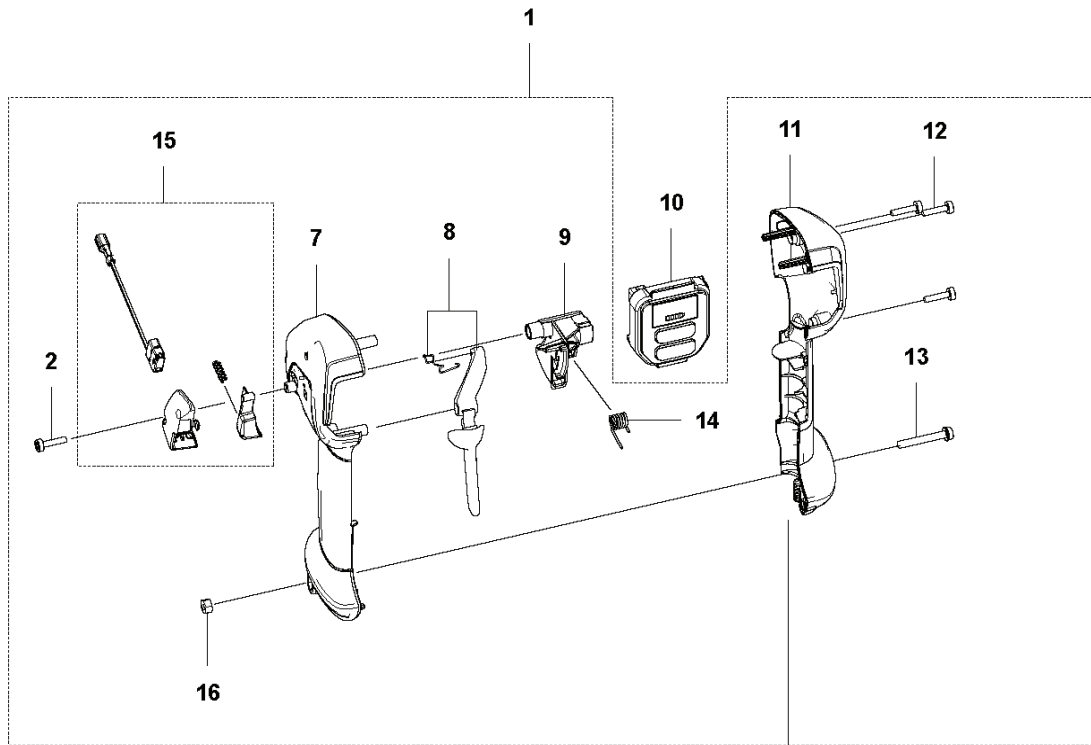

D 535iRXT / 535iRX
HANDLE

REF.	PART NO.	DESCRIPTION	REMARK	QTY.	KIT
1	596901601	HANDLE	iRX	1	
1	596914401	HANDLE	iRXT	1	
2	580292901	SCREW ITXSCT		1	
7	593165401	HANDLE HALF	iRX	1	
7	593165402	HANDLE HALF	iRXT	1	
8	598721501	THROTTLE LOCKOUT		1	
9	593044301	THROTTLE CONTROL ASSY		1	
10	593841101	CONTROL PANEL	PNC 967 85 06-01	1	
10	593841201	CONTROL PANEL	PNC 967 85 06-02&-03 w/o Bluetooth	1	
11	593165501	HANDLE HALF		1	
12	580292901	SCREW ITXSCT		3	
13	525755109	SCREW ITXSFCM		1	
14	593838601	SPRING		1	
15	593841302	BUTTON ASSY	iRXT only	1	
16	503221012	HEXAGON NUT		1	
17	593624001	HANDLEBAR ASSY		1	
18	537172803	HANDLE		1	
19	525755106	SCREW ITXSFCM		1	
20	731231401	HEXAGON NUT		1	
21	537172902	BRACKET		1	
22	725238381	SCREW EHHM		1	
23	502203801	KNOB		1	
25	502282101	WASHER		1	
26	593054301	HANDLEBAR		1	
27	596283303	HANDLEBAR BRACKET		1