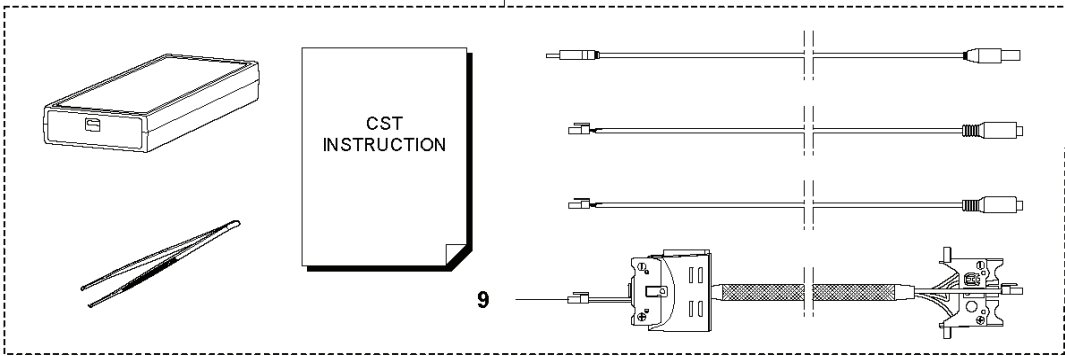

SPARE PARTS CATALOGUE

: HUSQVARNA 535IRX

Spare Parts List

SPARE PARTS LIST

G 535iRXT / 535iRX
ACCESSORIES

REF.	PART NO.	DESCRIPTION	REMARK	QTY.	KIT
1	575738202	COMBINATION WRENCH		1	
2	503976401	GREASE		1	
3	503801701	GREASE		1	
4	502285901	STOP		1	
5	503890102	SUPPORT CUP		1	
6	544359101	TRANSPORT GUARD		1	
7	537149404	GRASS BLADE	300 3T 1"	1	
8	583897101	DIAGNOSTIC TOOL KIT		1	
9	579621301	WIRING ASSY		1	
10	592758801	HOUSING ASSY		1	
11	592759601	SPOOL		1	
12	595015101	EYELET	x 2	1	
13	592759701	COVER ASSY		1	
14	594727001	TRIMMER HEAD	E35B iRXT	1	
15	578446401	TRIMMER HEAD	T35	1	
16	537185501	HOUSING		1	
17	537186102	ADAPTER		1	
18	537186001	SPRING		1	
19	537185701	REEL		1	
20	537185801	KNOB		1	
20	537185802	KNOB	30 pcs. box of 537185801	1	
21	544044402	LID		1	
22	501330401	GROMMET	x 2	1	
22	501330403	GROMMET	50 pcs. plastic bag of 501330401	1	