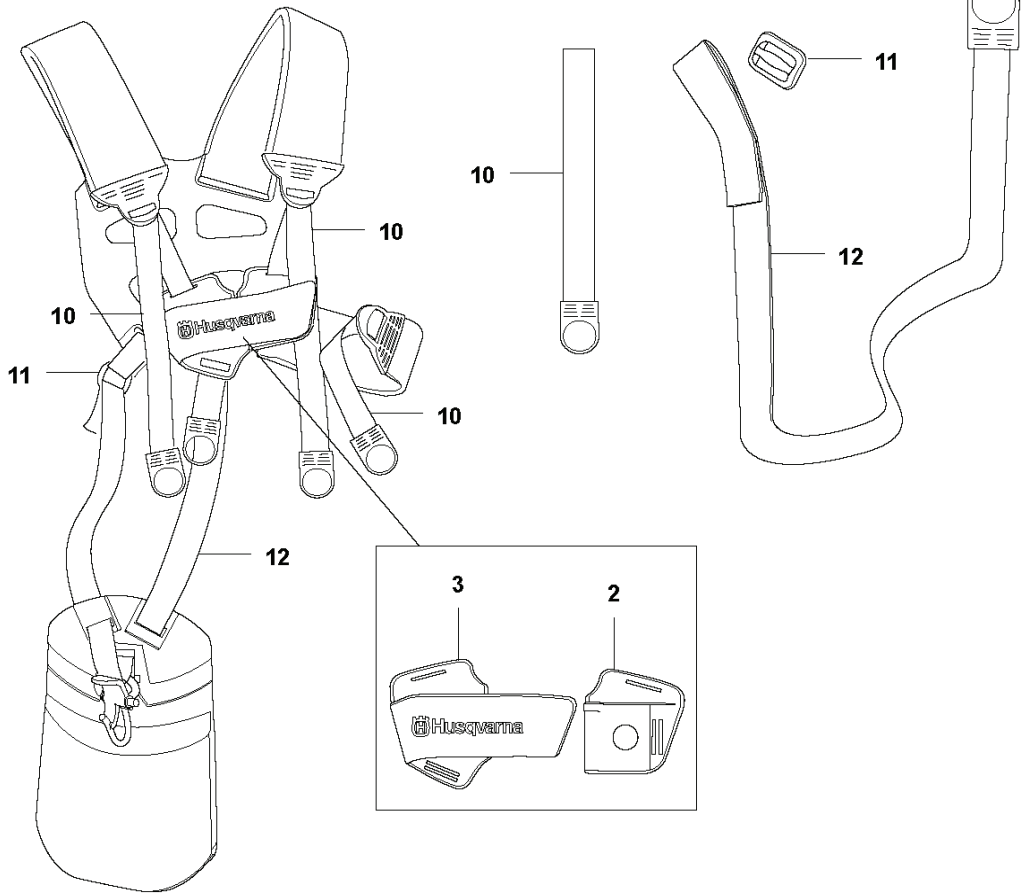

SPARE PARTS CATALOGUE

: HUSQVARNA 535IRX

Spare Parts List

SPARE PARTS LIST

G 535iRXT / 535iRX
ACCESSORIES

REF.	PART NO.	DESCRIPTION	REMARK	QTY.	KIT
1	575738202	COMBINATION WRENCH		1	
2	503976401	GREASE		1	
3	503801701	GREASE		1	
4	502285901	STOP		1	
5	503890102	SUPPORT CUP		1	
6	544359101	TRANSPORT GUARD		1	
7	537149404	GRASS BLADE	300 3T 1"	1	
8	583897101	DIAGNOSTIC TOOL KIT		1	
9	579621301	WIRING ASSY		1	
10	592758801	HOUSING ASSY		1	
11	592759601	SPOOL		1	
12	595015101	EYELET	x 2	1	
13	592759701	COVER ASSY		1	
14	594727001	TRIMMER HEAD	E35B iRXT	1	
15	578446401	TRIMMER HEAD	T35	1	
16	537185501	HOUSING		1	
17	537186102	ADAPTER		1	
18	537186001	SPRING		1	
19	537185701	REEL		1	
20	537185801	KNOB		1	
20	537185802	KNOB	30 pcs. box of 537185801	1	
21	544044402	LID		1	
22	501330401	GROMMET	x 2	1	
22	501330403	GROMMET	50 pcs. plastic bag of 501330401	1	

H 535iRXT / 535iRX
ACCESSORIES

REF.	PART NO.	DESCRIPTION	REMARK	QTY.	KIT
1	576275601	SCREW ITXSCFT		1	
2	503798801	BLADE		1	
3	503742901	DECAL		1	
4	590880101	TRIMMER GUARD ASSY		1	
5	590880001	BLADE GUARD		1	

J 535iRXT / 535iRX
BALANCE XB HARNESS

REF.	PART NO.	DESCRIPTION	REMARK	QTY.	KIT
1	505406201	HARNESS	US	1	
1	597469301	HARNESS		1	
2	544901701	HIP PAD		1	
3	503996103	BAND		1	
4	503996101	BAND		3	
5	537153501	STRAP		1	
6	537288401	BUCKLE		1	
7	537288301	BUCKLE		1	
8	537331501	BUCKLE		1	
9	537287001	BUCKLE		1	
10	544960702	WELT HOOK		1	
11	502022902	HOOK		1	
12	502023002	LOCK		1	
13	586341001	SPRING		1	
14	735310920	E-CLIP		1	
15	537306601	BAG	Triobalance Tool bag	1	

K 535iRXT / 535iRX
BALANCE 55 & 35 HARNESS

1

REF.	PART NO.	DESCRIPTION	REMARK	QTY.	KIT
1	537275701	HARNESS	PNC 967 85 06-03		
1	537275704	HARNESS	PNC 967 85 06-02, US		
2	537288301	BUCKLE			
3	537288401	BUCKLE			
4	537275901	HIP PAD			
5	502022801	HOOK			
6	502022902	HOOK			
7	502023002	LOCK			
8	502023801	SPRING			
9	735310920	E-CLIP			
10	503996101	BAND			
11	537287001	BUCKLE			
12	503996103	BAND			