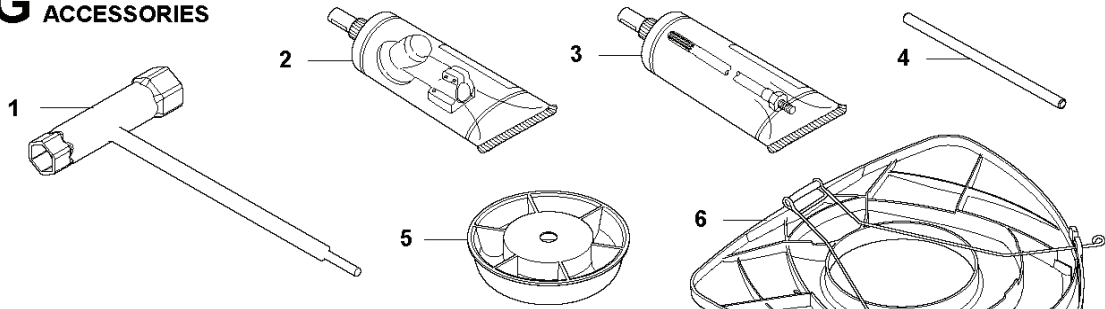

SPARE PARTS CATALOGUE

: HUSQVARNA 535IRX

Spare Parts List

SPARE PARTS LIST

G 535iRXT / 535iRX
ACCESSORIES

REF.	PART NO.	DESCRIPTION	REMARK	QTY.	KIT
1	575738202	COMBINATION WRENCH		1	
2	503976401	GREASE		1	
3	503801701	GREASE		1	
4	502285901	STOP		1	
5	503890102	SUPPORT CUP		1	
6	544359101	TRANSPORT GUARD		1	
7	537149404	GRASS BLADE	300 3T 1"	1	
8	583897101	DIAGNOSTIC TOOL KIT		1	
9	579621301	WIRING ASSY		1	
10	592758801	HOUSING ASSY		1	
11	592759601	SPOOL		1	
12	595015101	EYELET	x 2	1	
13	592759701	COVER ASSY		1	
14	594727001	TRIMMER HEAD	E35B iRXT	1	
15	578446401	TRIMMER HEAD	T35	1	
16	537185501	HOUSING		1	
17	537186102	ADAPTER		1	
18	537186001	SPRING		1	
19	537185701	REEL		1	
20	537185801	KNOB		1	
20	537185802	KNOB	30 pcs. box of 537185801	1	
21	544044402	LID		1	
22	501330401	GROMMET	x 2	1	
22	501330403	GROMMET	50 pcs. plastic bag of 501330401	1	

J 535iRXT / 535iRX
BALANCE XB HARNESS

REF.	PART NO.	DESCRIPTION	REMARK	QTY.	KIT
1	505406201	HARNESS	US	1	
1	597469301	HARNESS		1	
2	544901701	HIP PAD		1	
3	503996103	BAND		1	
4	503996101	BAND		3	
5	537153501	STRAP		1	
6	537288401	BUCKLE		1	
7	537288301	BUCKLE		1	
8	537331501	BUCKLE		1	
9	537287001	BUCKLE		1	
10	544960702	WELT HOOK		1	
11	502022902	HOOK		1	
12	502023002	LOCK		1	
13	586341001	SPRING		1	
14	735310920	E-CLIP		1	
15	537306601	BAG	Triobalance Tool bag	1	