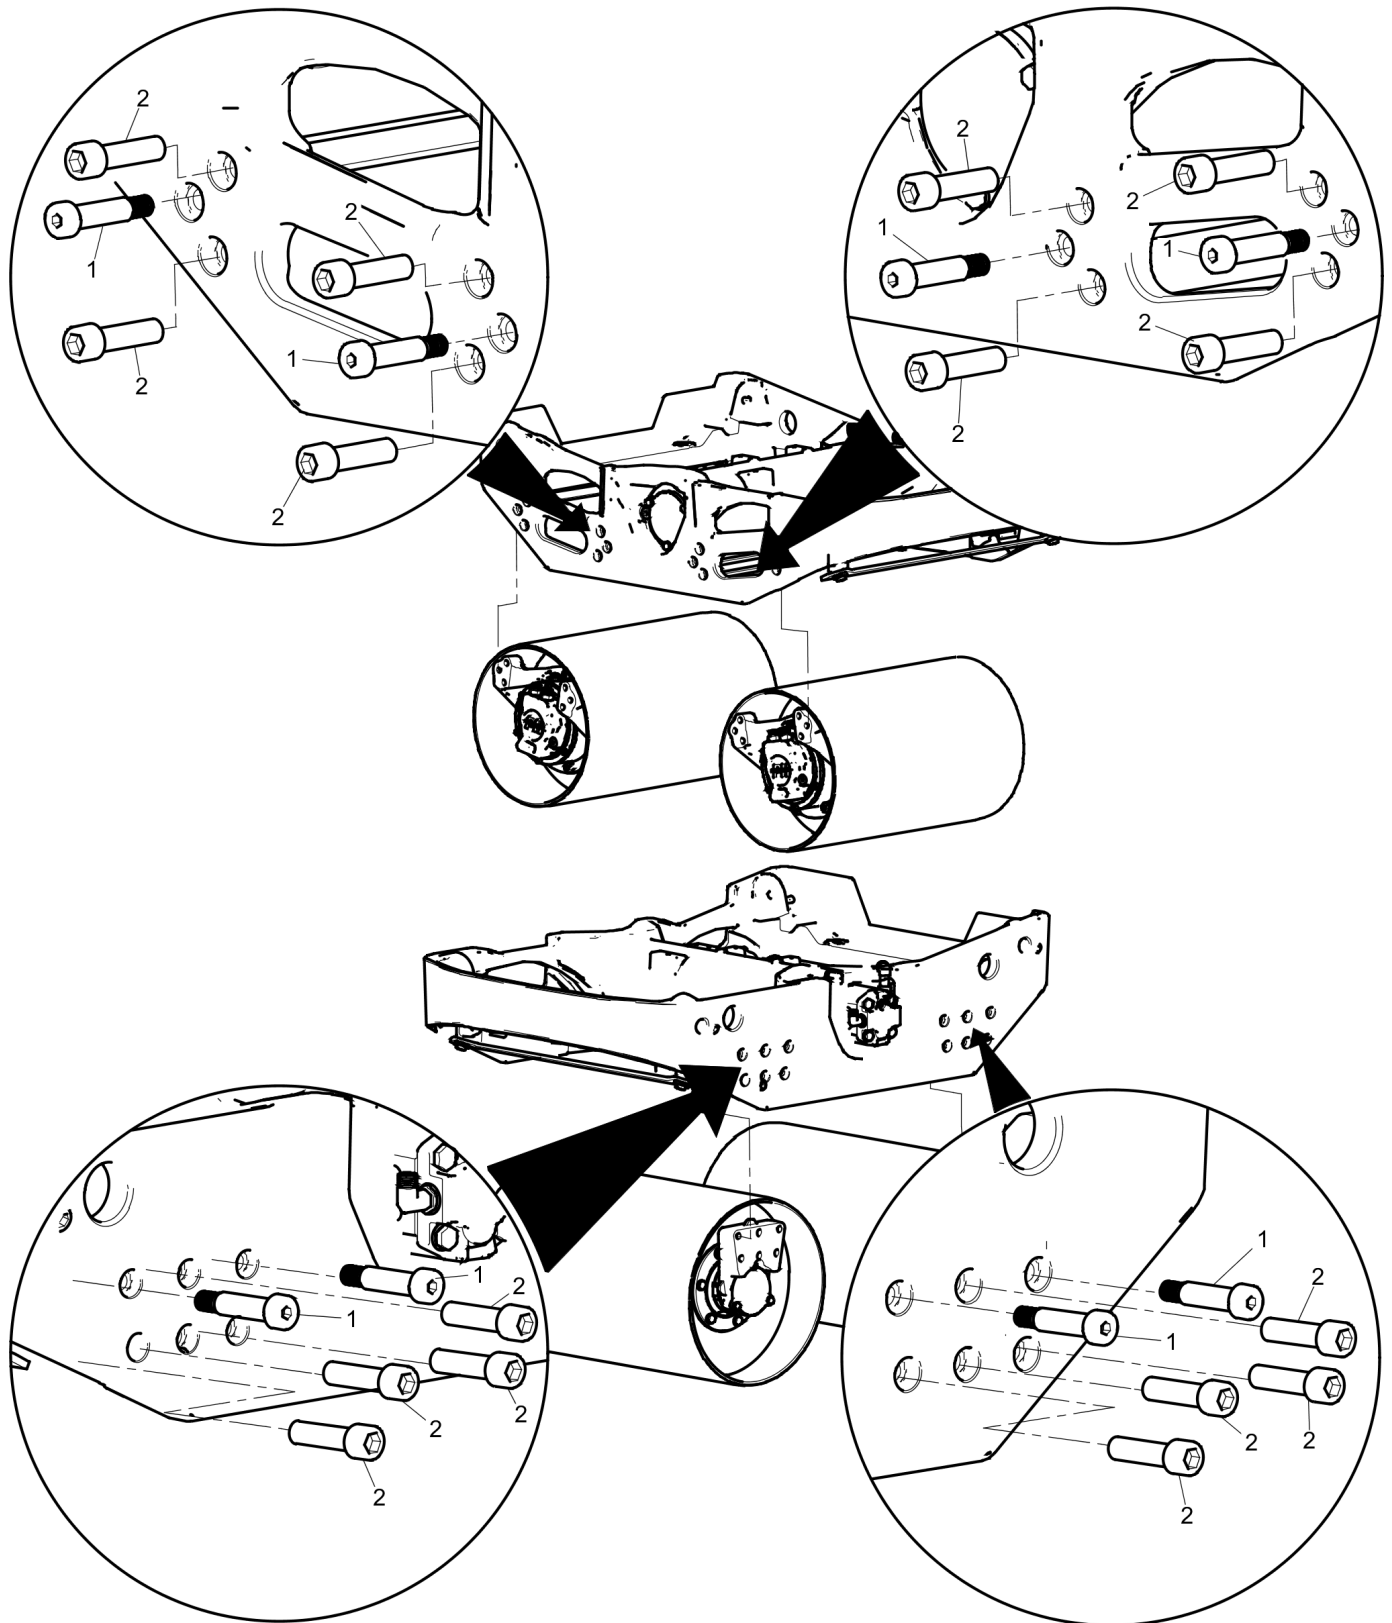

**Mechanical** Drum installation

Refer to the Parts Online web page for most up-to-date information. The printed information might be outdated.

Item	Part No.	Name	Qty	L
1	595111601	Tight fitting screw, M10 D 12x40 mm, Zn-Ni	8	
2	595347201	Hexagon socket head cap screw	16	