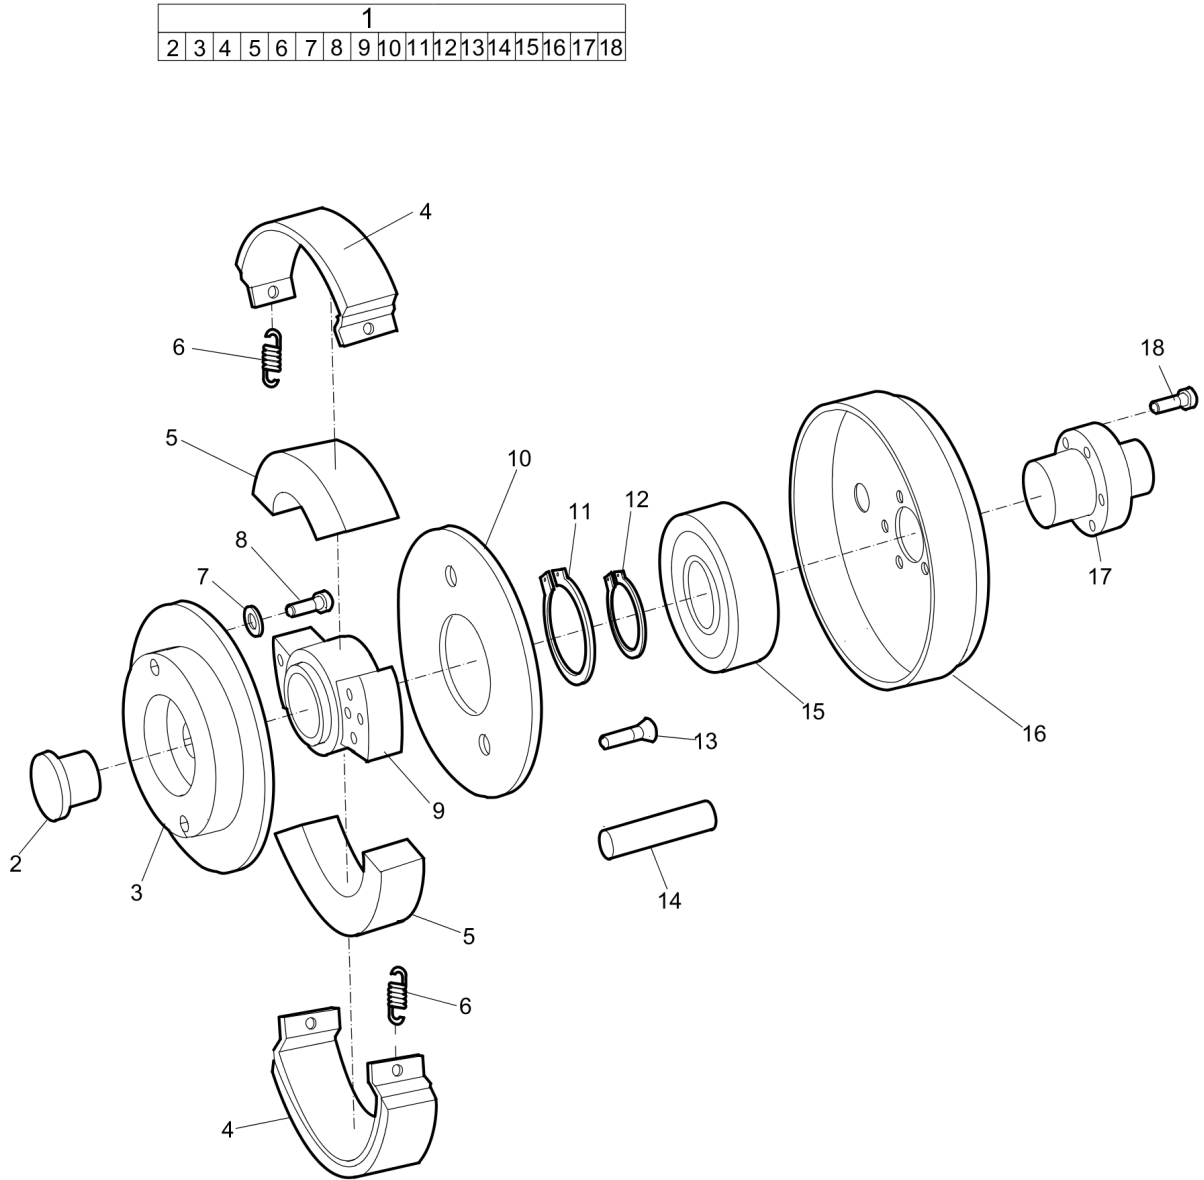

Engine Centrifugal clutch

Item	Part No.	Name	Qty	L
1	594465301	Clutch, complete	1	
2	595471201	Plug	1	
3	595471301	Flange	1	
4	594315501	Lining	2	
5	594587101	Weight	2	
6	594494501	Spring	2	
7	594315701	Lock washer	2	
8	594587401	Screw	2	
9	594584601	Hub	1	
10	594564901	Cover	1	
11	595470401	Retaining ring	1	
12	595470501	Retaining ring	1	
13	594572501	Screw	4	
14	594315601	Pin	4	
15	595470301	Bearing	1	
16	594579201	Clutch housing	1	
17	594586801	Flange	1	
18	594561601	Screw M6x12	6