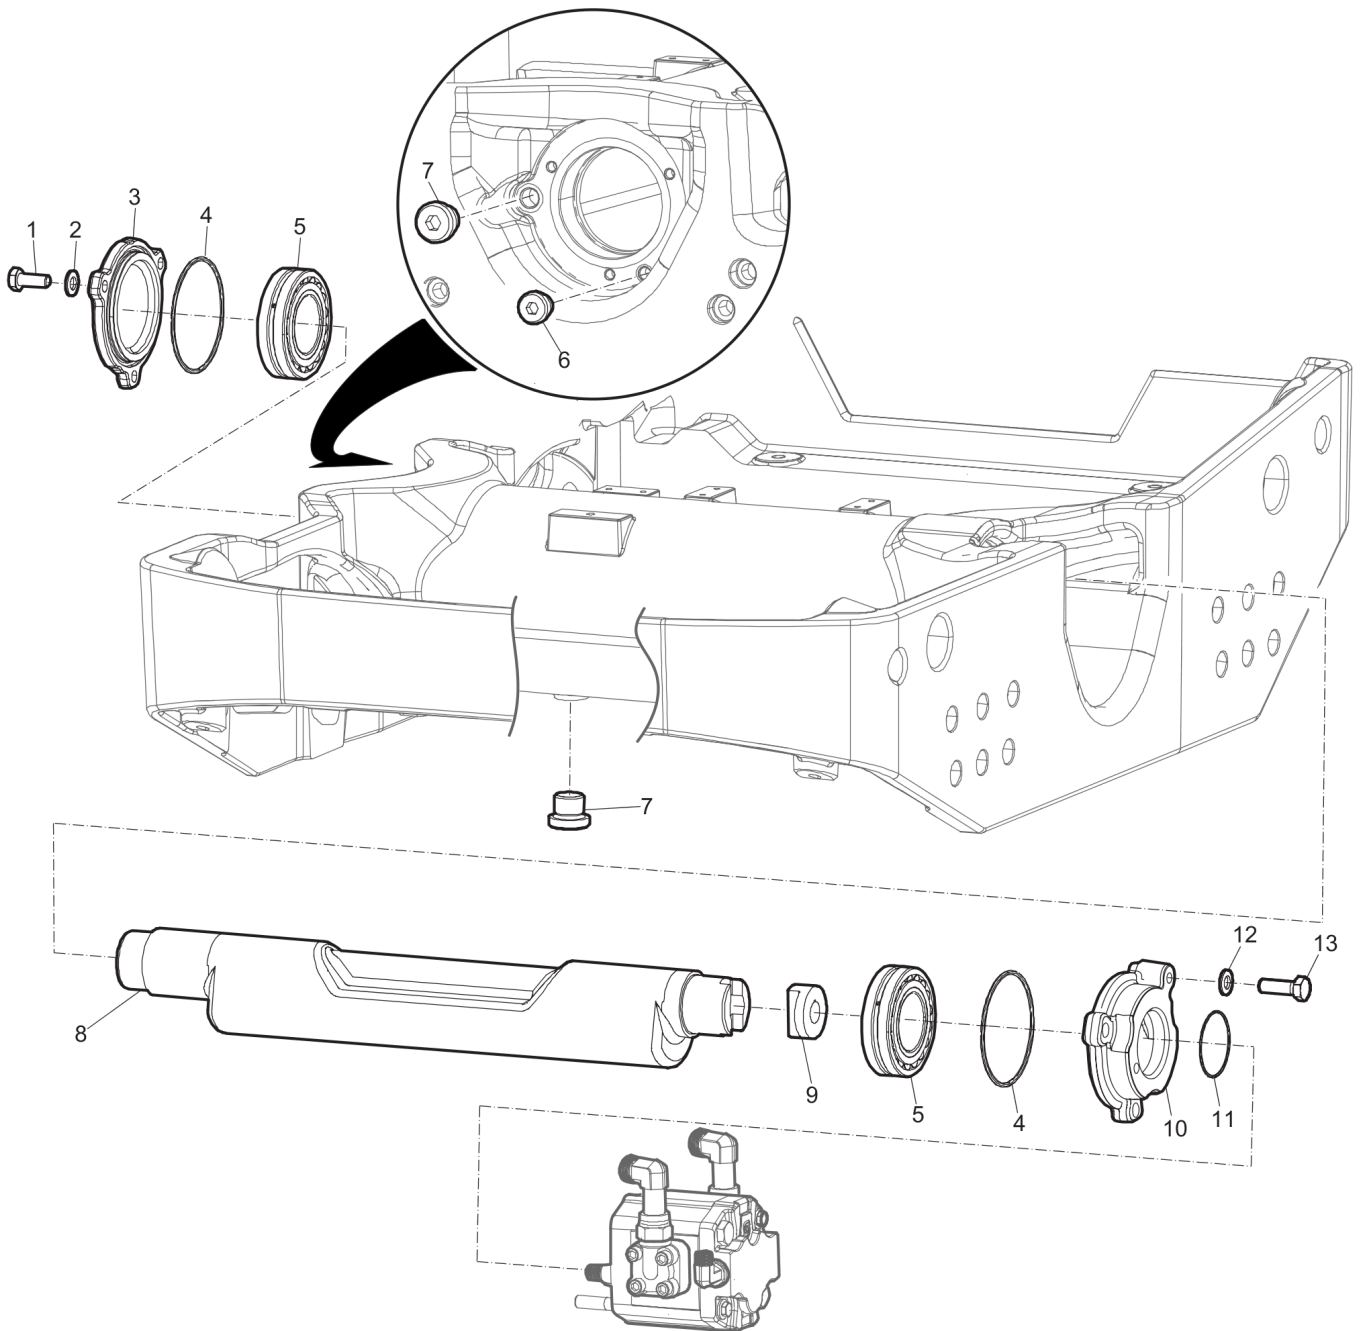

Mechanical Eccentric element

Item	Part No.	Name	Qty	L
1	594117901	Hex. head screw m8 x 20	3	
2	595036601	Washer DIN125	3	
3	594450301	Bearing cover	1	
4	595117601	O-ring, Ø 84.5 x 3 mm, Ø 3.33 x 0.12 in.	2	
5	594187101	Ball bearing	2	
6	594128501	Plug	1	
7	595118201	Plug	2	
8	594166101	Eccentric shaft	1	
9	594451801	Coupling	1	
10	594451701	Bearing cover	1	
11	595118001	O-ring	1	
12	594747401	Washer	3	
13	594118501	Screw hexagon	3