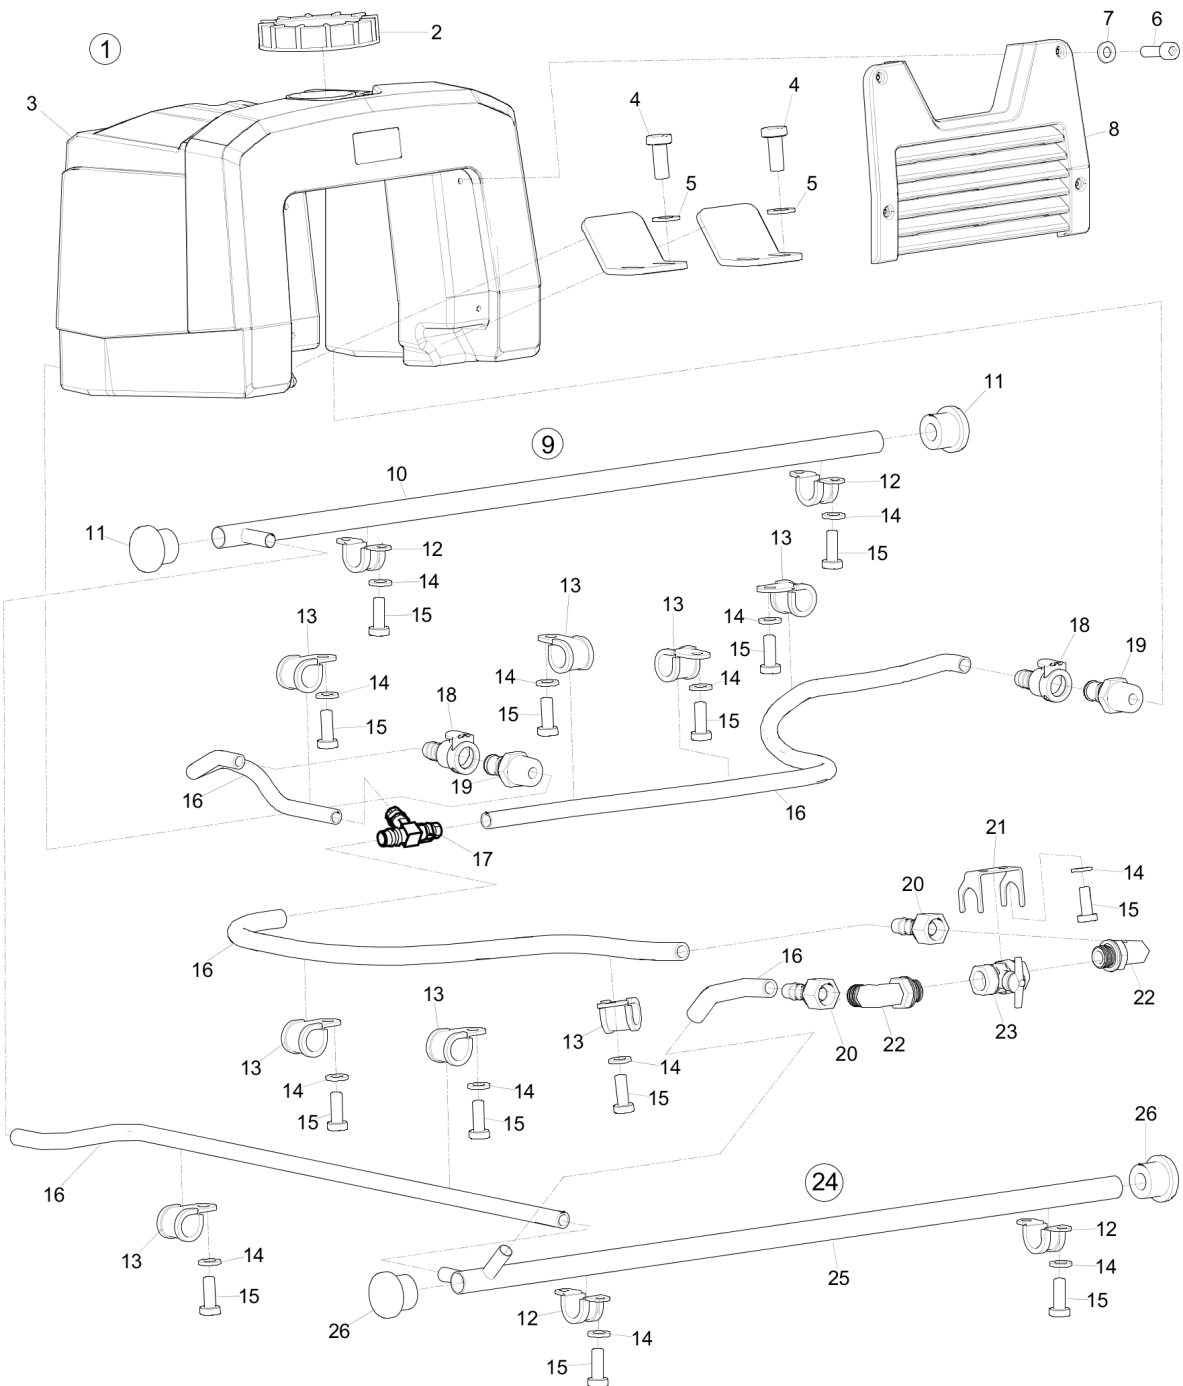

Mechanical Sprinkler system

Refer to the Parts Online web page for most up-to-date information. The printed information might be outdated.

Item	Part No.	Name	Qty	L
1	594212901	Water tank, complete	1	
2	595068401	Filler cap	1	
3	-	Water Tank	1	
4	594117901	Hex. head screw m8 x 20	4	
5	595036601	Washer DIN125	4	
6	595348001	Hex sock. screw	4	
7	595036501	Plain washer	4	
8	594166001	Cover	1	
9	595365001	Sprinkler pipe, complete	1	
10	-	Pipe	1	
11	594520401	End plug	2	
12	595114501	Pipe clamp	4	
13	595114401	Pipe clamp	10	
14	595036501	Plain washer	20	
15	595033201	Hex. head screw	20	
16	595185101	Plastic hose	1	
17	594517701	T-adapter	1	
18	594172701	Hose connection	2	
19	594172801	Quick coupling	2	
20	594518101	Hose connector	2	
21	595364301	Bracket	1	
22	595117301	Connection	2	
23	594518201	Ball valve	1	
24	595126701	Sprinkler pipe, complete	1	
25	-	Pipe	1	
26	594520401	End plug	2