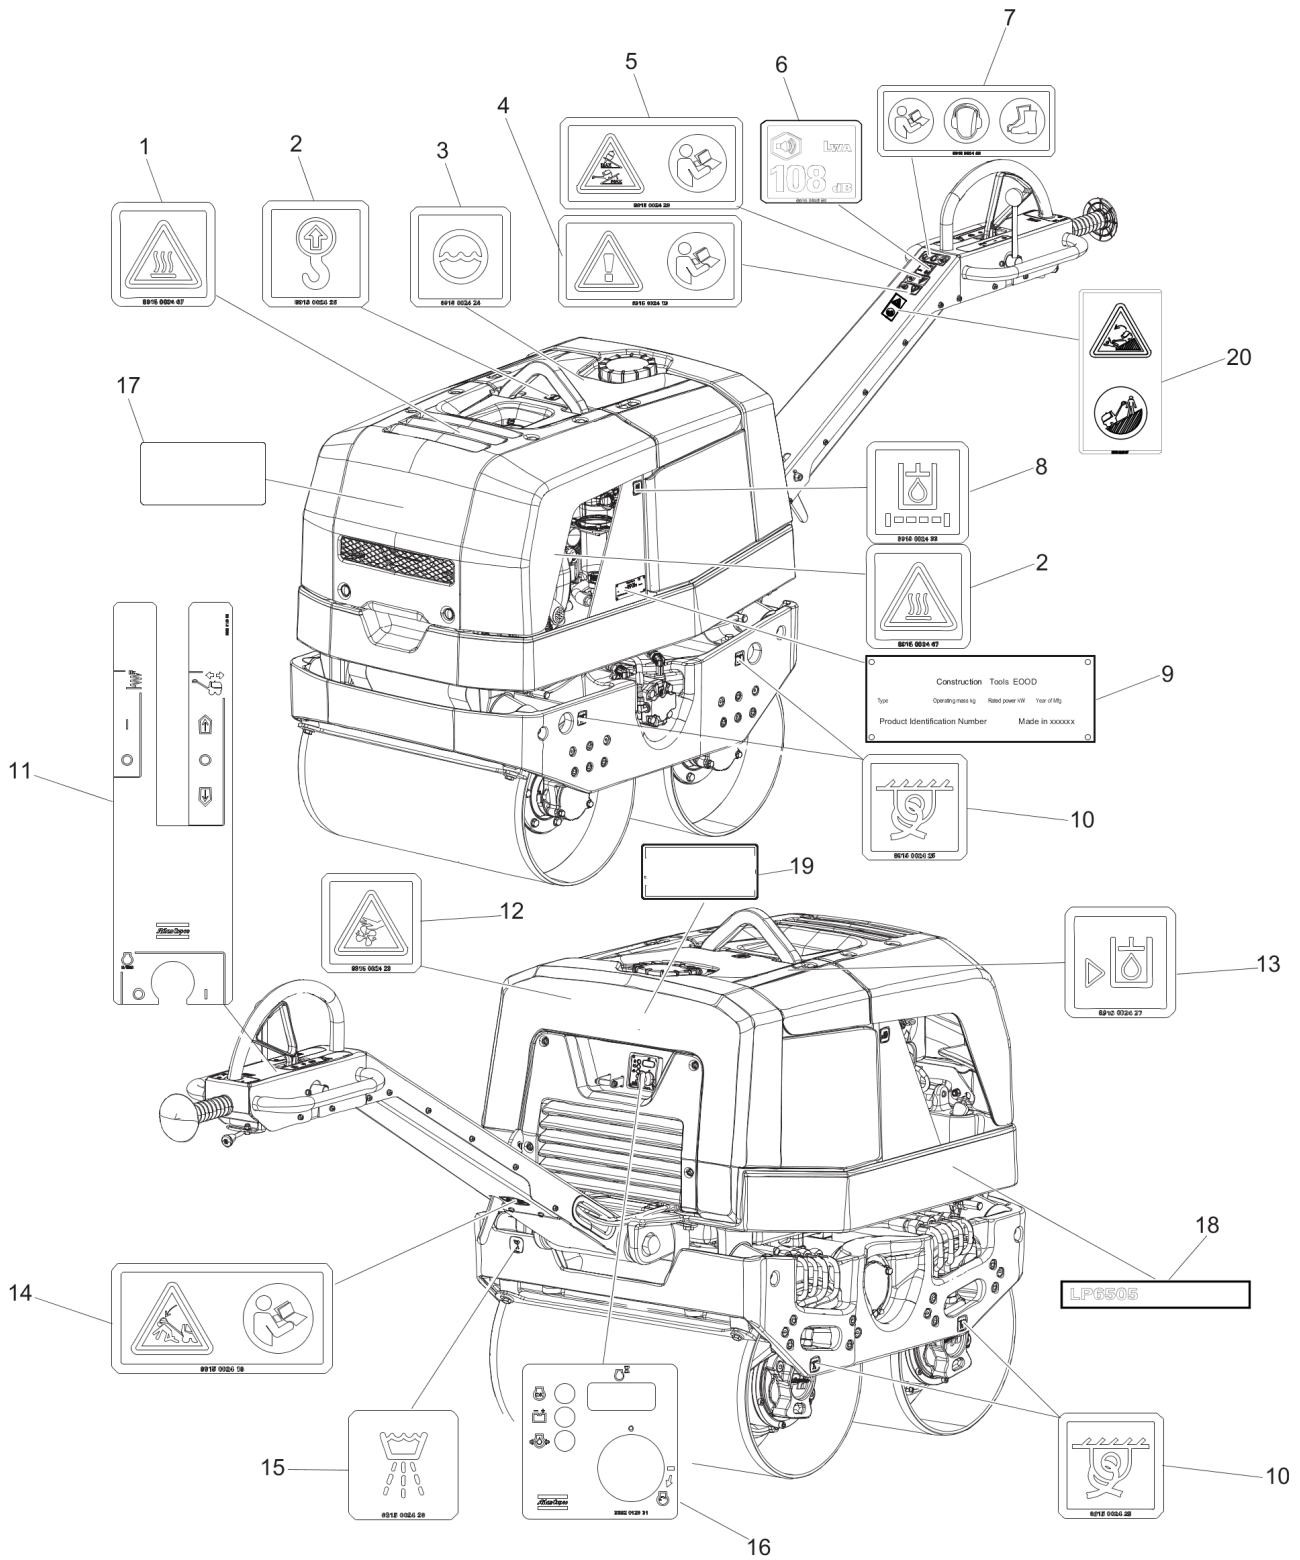

Mechanical Labels

Refer to the Parts Online web page for most up-to-date information. The printed information might be outdated.

Item	Part No.	Name	Qty	L
1	594659801	Safety label, hot surfaces	2	
2	594660901	label, lifting point	1	
3	595512701	Label, water	1	
4	594869701	Decal safety	1	
5	595513001	Safety label, maximum slope angle	1	
6	595216301	Decal, noise level 108 dB	1	
7	594659601	Safety label, read instructions, ear protection and safety boots	1	
8	595513101	Label, hydraulic oil filter	1	
9	-	Data plate (Not available separately)	1	
10	594869501	Label, securing point	4	
11	594173401	Label, operator panel	1	
12	594869401	Safety label, rotating fan blades	1	
13	595512801	Label, hydraulic oil level	1	
14	595216201	Safety label, handle lock	1	
15	595512901	Label, sprinkler	1	
16	594175101	Label, start panel	1	
17	594141601	Product label	1	
18	595375501	Product label, "LP 6505"	2	
19	595376001	Product label	1	
20	595216701	Machine Rollover	1