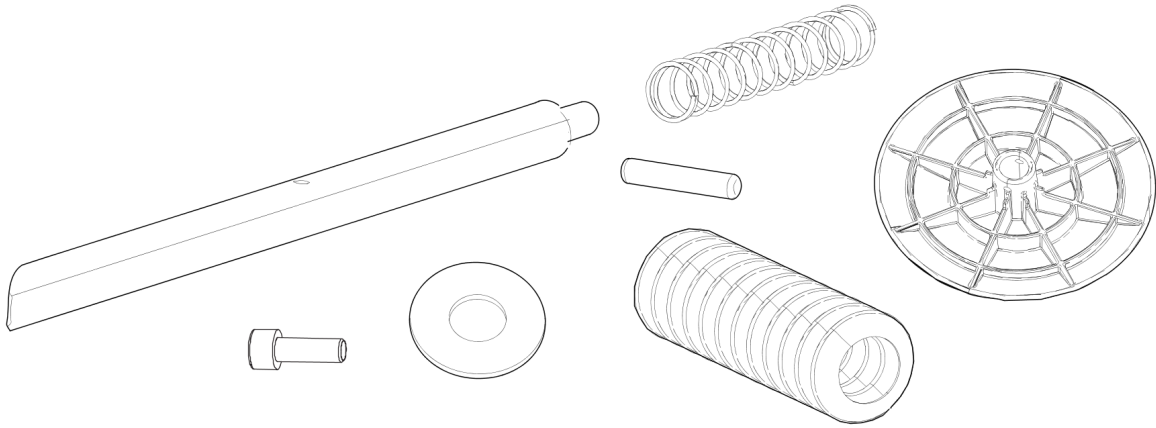

**Service, repair and wear part kits** Push stop repair kit

Item	Part No.	Name	Qty	L
1	594213001	Push stop complete, repair kit	1	
2	-	Trigger shaft	1	
3	594177201	Spring	1	
4	595113101	Plain washer, 17 x 40 x 3 mm	1	
5	594170401	Bellow	1	
6	595030701	Spring pin	1	
7	594171001	Button	1	
8	595034201	Screw	1	