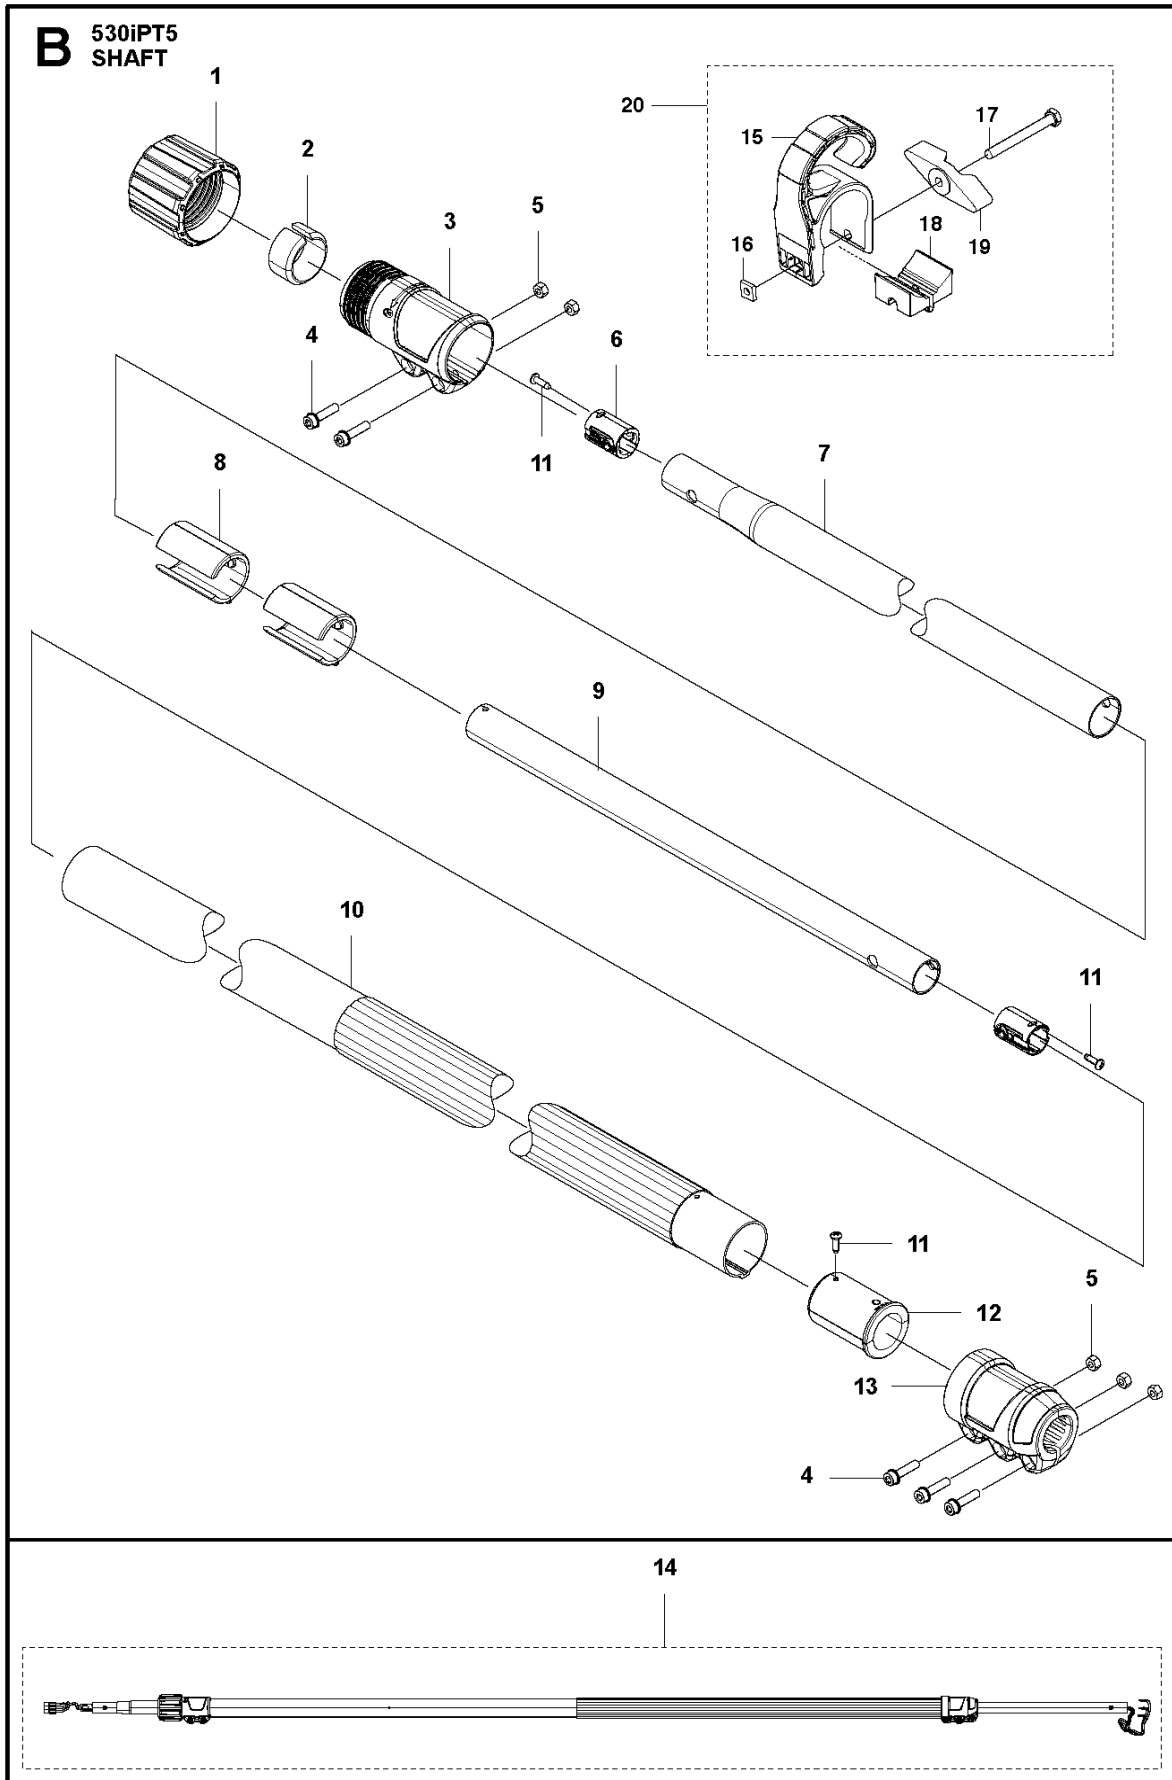

HUSQVARNA - SPARE PARTS CATALOG
POLE PRUNER/POLE SAWS: HUSQVARNA 530IPT5

Sparepartslist

SPAREPARTSLIST

POLE PRUNER/POLE SAWS

HUSQVARNA 530IPT5

A 530IPT5
SAW HEAD

POLE PRUNER/POLE SAWS

PXM_REF	PXM_PARTNO	DESCRIPTION	PXM_REMARK	QTY
1	579211901	SCREW IH SCT		4
2	587347201	COVER		1
3	587347101	BRACKET		1
4	587690801	MOTOR ASSY		1
5	589241301	GASKET		1
6	577878603	TANK CAP ASSY		1
7	587346801	OIL TANK		1
8	587734201	INSULATOR		1
9	576831001	SCREW IHSCM		1
10	587346502	OIL HOSE		1
11	537154801	PUMP CYLINDER		1
12	540057901	PUMP PISTON		1
13	503201412	SCREW IHSCFMO		1
14	503200778	SCREW IHSCFM		1
15	580653201	PAWL		1
16	501452702	LOCK NUT		1
17	580462501	SCREW		1
18	503202512	SCREW IHSCM		4
19	579776301	CHASSIS		1
20	587347302	PUMP PINION		1
21	577607601	SPUR SPROCKET	iPX EU, iP4 US, IPT5 CA/US	1
22	579534501	SPUR SPROCKET	iP4 EU, iP5 EU	1
23	577271501	WASHER		1
24	735311200	CIRCLIP		1
25	587901903	COVER		1
26	503220007	HEXAGON NUT		1
27	588698002	ACCESSORY BAG		1
28	504710003	OIL PLUMMET		1

D 530IPT5
ELECTRICAL

POLE PRUNER/POLE SAWS

PXM_REF	PXM_PARTNO	DESCRIPTION	PXM_REMARK	QTY
1	582050701	TRIGGER SWITCH		1 8
2	589293901	WIRING ASSY		1 8
3	503212813	SCREW CCRPANT		4
4	582054101	CONTROL UNIT		1
5	577976601	FERRITE CORE		1
6	588255301	HOUSING		1
7	587028301	WIRING ASSY		1
8	593896701	SWITCH KIT		1
9	587327201	BRACKET		1
10	593813001	CONNECTOR		1

POLE PRUNER/POLE SAWS

PXM_REF	PXM_PARTNO	DESCRIPTION	PXM_REMARK	QTY
1	510096101	NUT		1
2	522742601	RING		1
3	510096001	CLAMPING SLEEVE		1
4	731231401	HEXAGON NUT		5
5	503200776	SCREW IHSCFM		5
6	586873001	SPACER		2
7	587004701	TUBE		1
8	587004801	GUIDE BUSHING		2
9	587207301	TUBE		1
10	586914201	TUBE		1
11	530016064	SCREW		3
12	587730601	SLEEVE		1
13	522597001	CLAMPING SLEEVE		1
14	586914301	TUBE		1
15	522723101	LOOP		1 20
16	502197101	SQUARE NUT		1 20
17	725238151	SCREW EHHM		1 20
18	522723301	SPACING BLOCK		1 20
19	502203801	KNOB		1 20
20	579264001	LOOP		1