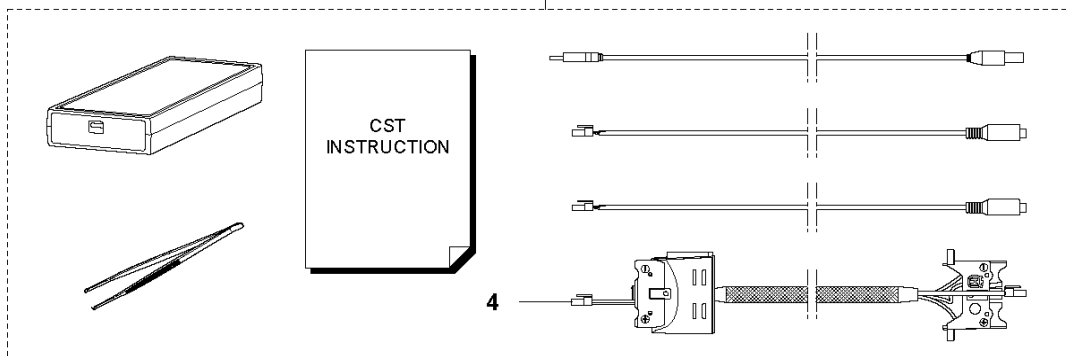

E 530iPT5
ACCESSORIES

3