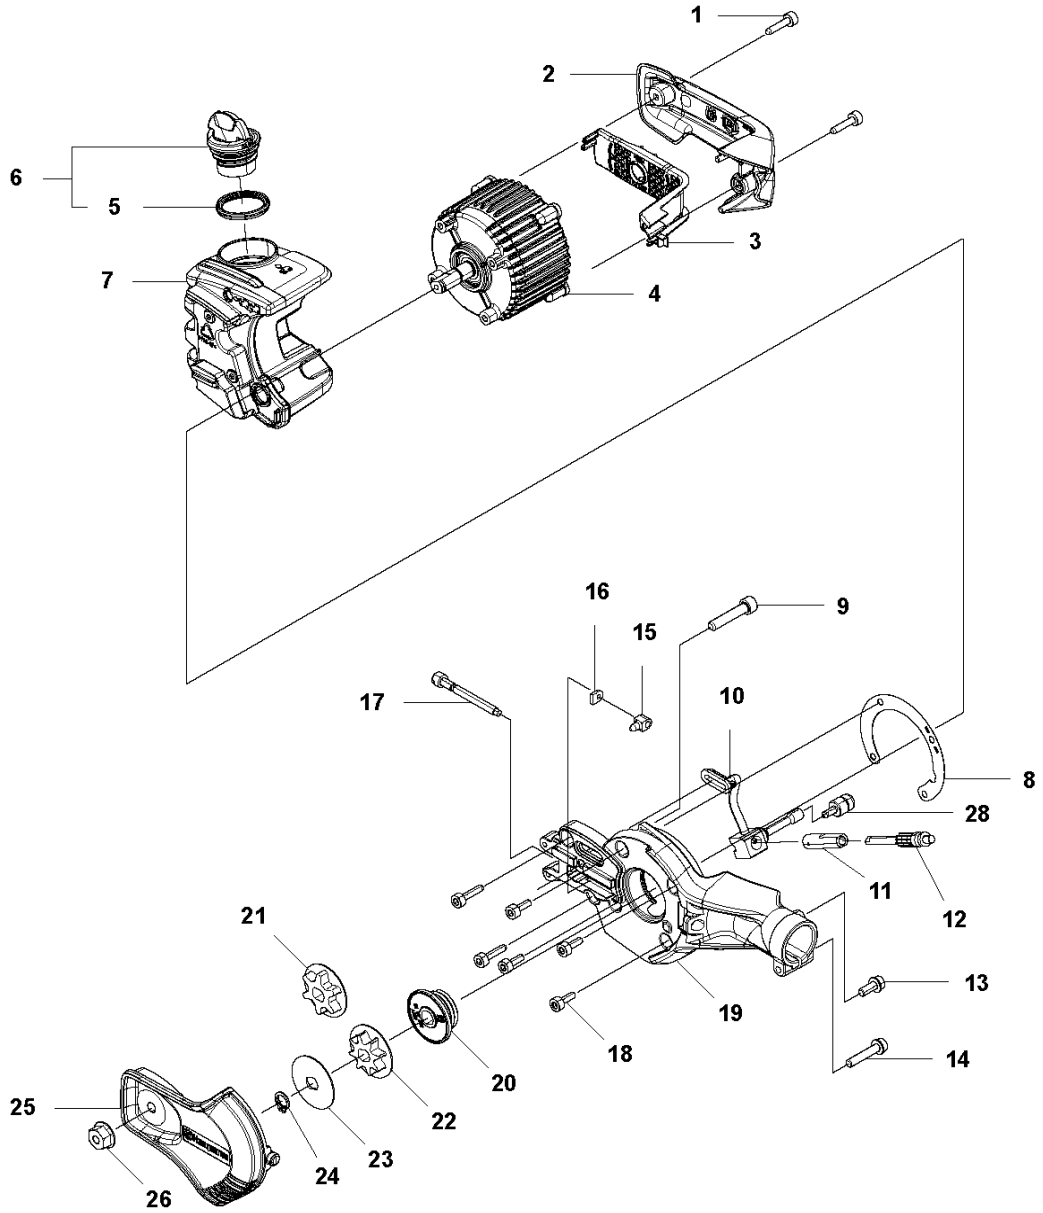

HUSQVARNA - SPARE PARTS CATALOG
POLE PRUNER/POLE SAWS: HUSQVARNA 530IPT5

Sparepartslist

SPAREPARTSLIST

POLE PRUNER/POLE SAWS

HUSQVARNA 530IPT5

A 530IPT5
SAW HEAD

POLE PRUNER/POLE SAWS

PXM_REF	PXM_PARTNO	DESCRIPTION	PXM_REMARK	QTY
1	579211901	SCREW IH SCT		4
2	587347201	COVER		1
3	587347101	BRACKET		1
4	587690801	MOTOR ASSY		1
5	589241301	GASKET		1
6	577878603	TANK CAP ASSY		1
7	587346801	OIL TANK		1
8	587734201	INSULATOR		1
9	576831001	SCREW IHSCM		1
10	587346502	OIL HOSE		1
11	537154801	PUMP CYLINDER		1
12	540057901	PUMP PISTON		1
13	503201412	SCREW IHSCFMO		1
14	503200778	SCREW IHSCFM		1
15	580653201	PAWL		1
16	501452702	LOCK NUT		1
17	580462501	SCREW		1
18	503202512	SCREW IHSCM		4
19	579776301	CHASSIS		1
20	587347302	PUMP PINION		1
21	577607601	SPUR SPROCKET	iPX EU, iP4 US, IPT5 CA/US	1
22	579534501	SPUR SPROCKET	iP4 EU, iP5 EU	1
23	577271501	WASHER		1
24	735311200	CIRCLIP		1
25	587901903	COVER		1
26	503220007	HEXAGON NUT		1
27	588698002	ACCESSORY BAG		1
28	504710003	OIL PLUMMET		1

D 530IPT5
ELECTRICAL

POLE PRUNER/POLE SAWS

PXM_REF	PXM_PARTNO	DESCRIPTION	PXM_REMARK	QTY
1	582050701	TRIGGER SWITCH		1 8
2	589293901	WIRING ASSY		1 8
3	503212813	SCREW CCRPANT		4
4	582054101	CONTROL UNIT		1
5	577976601	FERRITE CORE		1
6	588255301	HOUSING		1
7	587028301	WIRING ASSY		1
8	593896701	SWITCH KIT		1
9	587327201	BRACKET		1
10	593813001	CONNECTOR		1

POLE PRUNER/POLE SAWS

PXM_REF	PXM_PARTNO	DESCRIPTION	PXM_REMARK	QTY
1	510096101	NUT		1
2	522742601	RING		1
3	510096001	CLAMPING SLEEVE		1
4	731231401	HEXAGON NUT		5
5	503200776	SCREW IHSCFM		5
6	586873001	SPACER		2
7	587004701	TUBE		1
8	587004801	GUIDE BUSHING		2
9	587207301	TUBE		1
10	586914201	TUBE		1
11	530016064	SCREW		3
12	587730601	SLEEVE		1
13	522597001	CLAMPING SLEEVE		1
14	586914301	TUBE		1
15	522723101	LOOP		1 20
16	502197101	SQUARE NUT		1 20
17	725238151	SCREW EHHM		1 20
18	522723301	SPACING BLOCK		1 20
19	502203801	KNOB		1 20
20	579264001	LOOP		1