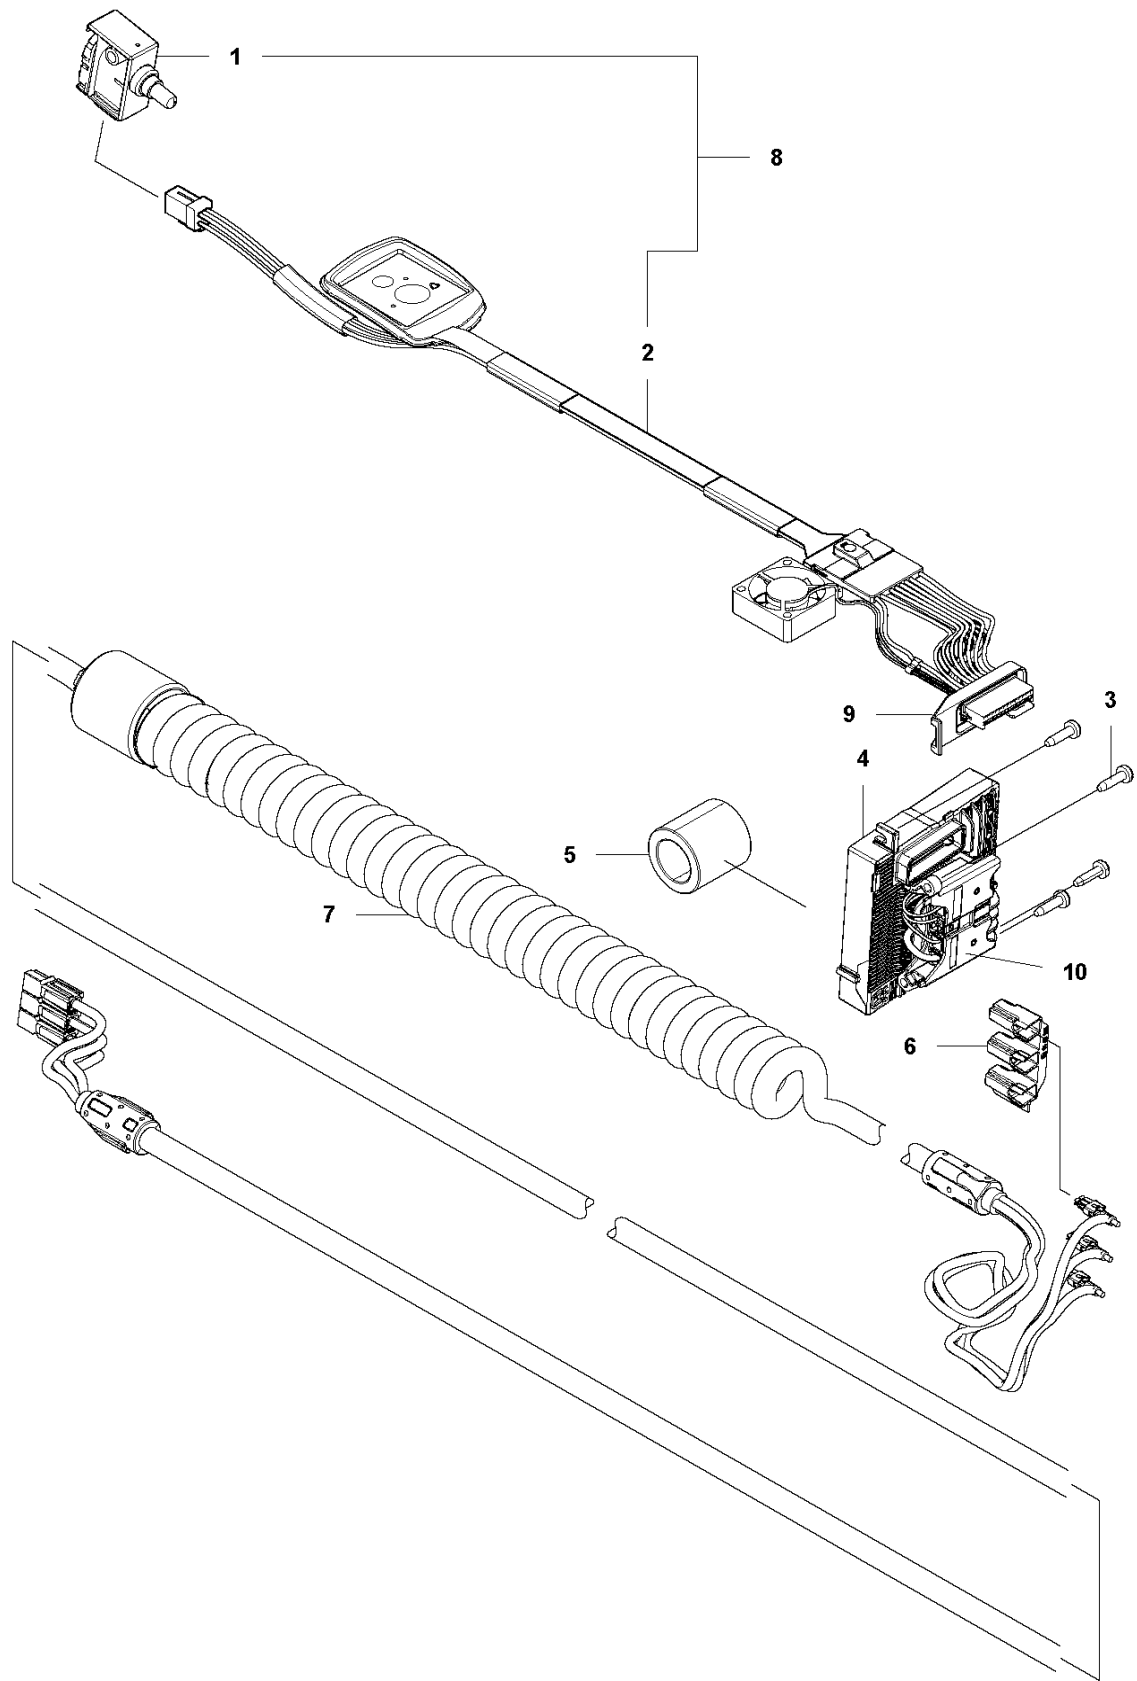

HUSQVARNA - SPARE PARTS CATALOG
POLE PRUNER/POLE SAWS: HUSQVARNA 530IPT5

Sparepartslist

SPAREPARTSLIST

POLE PRUNER/POLE SAWS

HUSQVARNA 530IPT5

A 530IPT5
SAW HEAD

POLE PRUNER/POLE SAWS

PXM_REF	PXM_PARTNO	DESCRIPTION	PXM_REMARK	QTY
1	579211901	SCREW IH SCT		4
2	587347201	COVER		1
3	587347101	BRACKET		1
4	587690801	MOTOR ASSY		1
5	589241301	GASKET		1
6	577878603	TANK CAP ASSY		1
7	587346801	OIL TANK		1
8	587734201	INSULATOR		1
9	576831001	SCREW IHSCM		1
10	587346502	OIL HOSE		1
11	537154801	PUMP CYLINDER		1
12	540057901	PUMP PISTON		1
13	503201412	SCREW IHSCFMO		1
14	503200778	SCREW IHSCFM		1
15	580653201	PAWL		1
16	501452702	LOCK NUT		1
17	580462501	SCREW		1
18	503202512	SCREW IHSCM		4
19	579776301	CHASSIS		1
20	587347302	PUMP PINION		1
21	577607601	SPUR SPROCKET	iPX EU, iP4 US, IPT5 CA/US	1
22	579534501	SPUR SPROCKET	iP4 EU, iP5 EU	1
23	577271501	WASHER		1
24	735311200	CIRCLIP		1
25	587901903	COVER		1
26	503220007	HEXAGON NUT		1
27	588698002	ACCESSORY BAG		1
28	504710003	OIL PLUMMET		1

D 530IPT5
ELECTRICAL

POLE PRUNER/POLE SAWS

PXM_REF	PXM_PARTNO	DESCRIPTION	PXM_REMARK	QTY
1	582050701	TRIGGER SWITCH		1 8
2	589293901	WIRING ASSY		1 8
3	503212813	SCREW CCRPANT		4
4	582054101	CONTROL UNIT		1
5	577976601	FERRITE CORE		1
6	588255301	HOUSING		1
7	587028301	WIRING ASSY		1
8	593896701	SWITCH KIT		1
9	587327201	BRACKET		1
10	593813001	CONNECTOR		1

POLE PRUNER/POLE SAWS

PXM_REF	PXM_PARTNO	DESCRIPTION	PXM_REMARK	QTY
1	510096101	NUT		1
2	522742601	RING		1
3	510096001	CLAMPING SLEEVE		1
4	731231401	HEXAGON NUT		5
5	503200776	SCREW IHSCFM		5
6	586873001	SPACER		2
7	587004701	TUBE		1
8	587004801	GUIDE BUSHING		2
9	587207301	TUBE		1
10	586914201	TUBE		1
11	530016064	SCREW		3
12	587730601	SLEEVE		1
13	522597001	CLAMPING SLEEVE		1
14	586914301	TUBE		1
15	522723101	LOOP		1 20
16	502197101	SQUARE NUT		1 20
17	725238151	SCREW EHHM		1 20
18	522723301	SPACING BLOCK		1 20
19	502203801	KNOB		1 20
20	579264001	LOOP		1