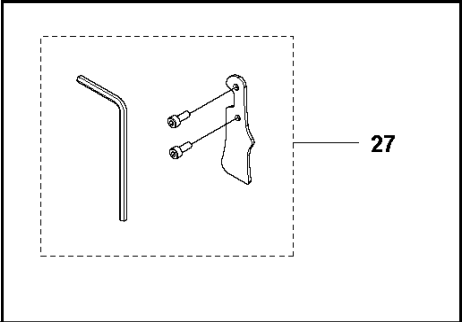

HUSQVARNA - SPARE PARTS CATALOG
POLE PRUNER/POLE SAWS: HUSQVARNA 530IPT5

Sparepartslist

SPAREPARTSLIST

POLE PRUNER/POLE SAWS

HUSQVARNA 530IPT5

A 530IPT5
SAW HEAD

POLE PRUNER/POLE SAWS

PXM_REF	PXM_PARTNO	DESCRIPTION	PXM_REMARK	QTY
1	579211901	SCREW IH SCT		4
2	587347201	COVER		1
3	587347101	BRACKET		1
4	587690801	MOTOR ASSY		1
5	589241301	GASKET		1
6	577878603	TANK CAP ASSY		1
7	587346801	OIL TANK		1
8	587734201	INSULATOR		1
9	576831001	SCREW IHSCM		1
10	587346502	OIL HOSE		1
11	537154801	PUMP CYLINDER		1
12	540057901	PUMP PISTON		1
13	503201412	SCREW IHSCFMO		1
14	503200778	SCREW IHSCFM		1
15	580653201	PAWL		1
16	501452702	LOCK NUT		1
17	580462501	SCREW		1
18	503202512	SCREW IHSCM		4
19	579776301	CHASSIS		1
20	587347302	PUMP PINION		1
21	577607601	SPUR SPROCKET	iPX EU, iP4 US, IPT5 CA/US	1
22	579534501	SPUR SPROCKET	iP4 EU, iP5 EU	1
23	577271501	WASHER		1
24	735311200	CIRCLIP		1
25	587901903	COVER		1
26	503220007	HEXAGON NUT		1
27	588698002	ACCESSORY BAG		1
28	504710003	OIL PLUMMET		1

POLE PRUNER/POLE SAWS

PXM_REF	PXM_PARTNO	DESCRIPTION	PXM_REMARK	QTY
1	510096101	NUT		1
2	522742601	RING		1
3	510096001	CLAMPING SLEEVE		1
4	731231401	HEXAGON NUT		5
5	503200776	SCREW IHSCFM		5
6	586873001	SPACER		2
7	587004701	TUBE		1
8	587004801	GUIDE BUSHING		2
9	587207301	TUBE		1
10	586914201	TUBE		1
11	530016064	SCREW		3
12	587730601	SLEEVE		1
13	522597001	CLAMPING SLEEVE		1
14	586914301	TUBE		1
15	522723101	LOOP		1 20
16	502197101	SQUARE NUT		1 20
17	725238151	SCREW EHHM		1 20
18	522723301	SPACING BLOCK		1 20
19	502203801	KNOB		1 20
20	579264001	LOOP		1