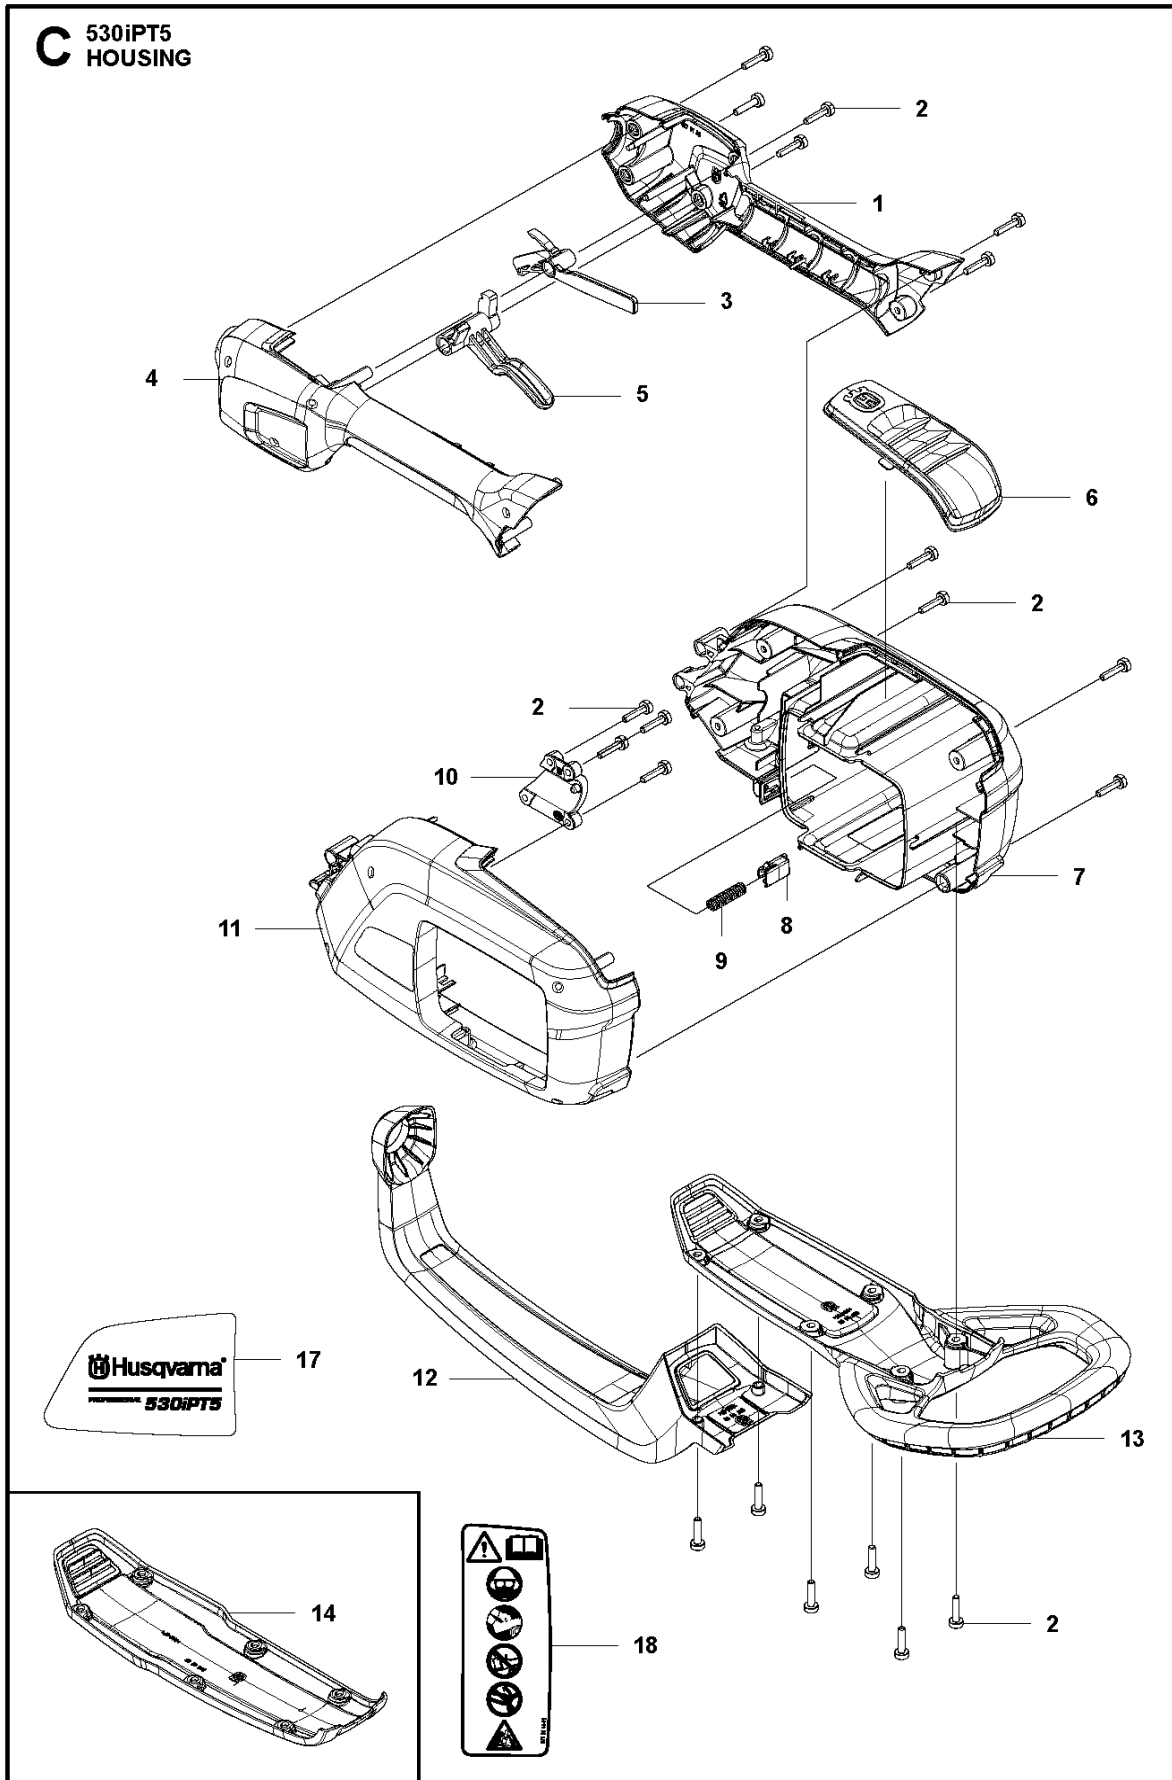

HUSQVARNA - SPARE PARTS CATALOG
POLE PRUNER/POLE SAWS: HUSQVARNA 530IPT5

Sparepartslist

SPAREPARTSLIST

POLE PRUNER/POLE SAWS

HUSQVARNA 530IPT5

A 530IPT5
SAW HEAD

POLE PRUNER/POLE SAWS

PXM_REF	PXM_PARTNO	DESCRIPTION	PXM_REMARK	QTY
1	579211901	SCREW IH SCT		4
2	587347201	COVER		1
3	587347101	BRACKET		1
4	587690801	MOTOR ASSY		1
5	589241301	GASKET		1
6	577878603	TANK CAP ASSY		1
7	587346801	OIL TANK		1
8	587734201	INSULATOR		1
9	576831001	SCREW IHSCM		1
10	587346502	OIL HOSE		1
11	537154801	PUMP CYLINDER		1
12	540057901	PUMP PISTON		1
13	503201412	SCREW IHSCFMO		1
14	503200778	SCREW IHSCFM		1
15	580653201	PAWL		1
16	501452702	LOCK NUT		1
17	580462501	SCREW		1
18	503202512	SCREW IHSCM		4
19	579776301	CHASSIS		1
20	587347302	PUMP PINION		1
21	577607601	SPUR SPROCKET	iPX EU, iP4 US, IPT5 CA/US	1
22	579534501	SPUR SPROCKET	iP4 EU, iP5 EU	1
23	577271501	WASHER		1
24	735311200	CIRCLIP		1
25	587901903	COVER		1
26	503220007	HEXAGON NUT		1
27	588698002	ACCESSORY BAG		1
28	504710003	OIL PLUMMET		1

D 530IPT5
ELECTRICAL

POLE PRUNER/POLE SAWS

PXM_REF	PXM_PARTNO	DESCRIPTION	PXM_REMARK	QTY
1	582050701	TRIGGER SWITCH		1 8
2	589293901	WIRING ASSY		1 8
3	503212813	SCREW CCRPANT		4
4	582054101	CONTROL UNIT		1
5	577976601	FERRITE CORE		1
6	588255301	HOUSING		1
7	587028301	WIRING ASSY		1
8	593896701	SWITCH KIT		1
9	587327201	BRACKET		1
10	593813001	CONNECTOR		1

POLE PRUNER/POLE SAWS

PXM_REF	PXM_PARTNO	DESCRIPTION	PXM_REMARK	QTY
1	510096101	NUT		1
2	522742601	RING		1
3	510096001	CLAMPING SLEEVE		1
4	731231401	HEXAGON NUT		5
5	503200776	SCREW IHSCFM		5
6	586873001	SPACER		2
7	587004701	TUBE		1
8	587004801	GUIDE BUSHING		2
9	587207301	TUBE		1
10	586914201	TUBE		1
11	530016064	SCREW		3
12	587730601	SLEEVE		1
13	522597001	CLAMPING SLEEVE		1
14	586914301	TUBE		1
15	522723101	LOOP		1 20
16	502197101	SQUARE NUT		1 20
17	725238151	SCREW EHHM		1 20
18	522723301	SPACING BLOCK		1 20
19	502203801	KNOB		1 20
20	579264001	LOOP		1