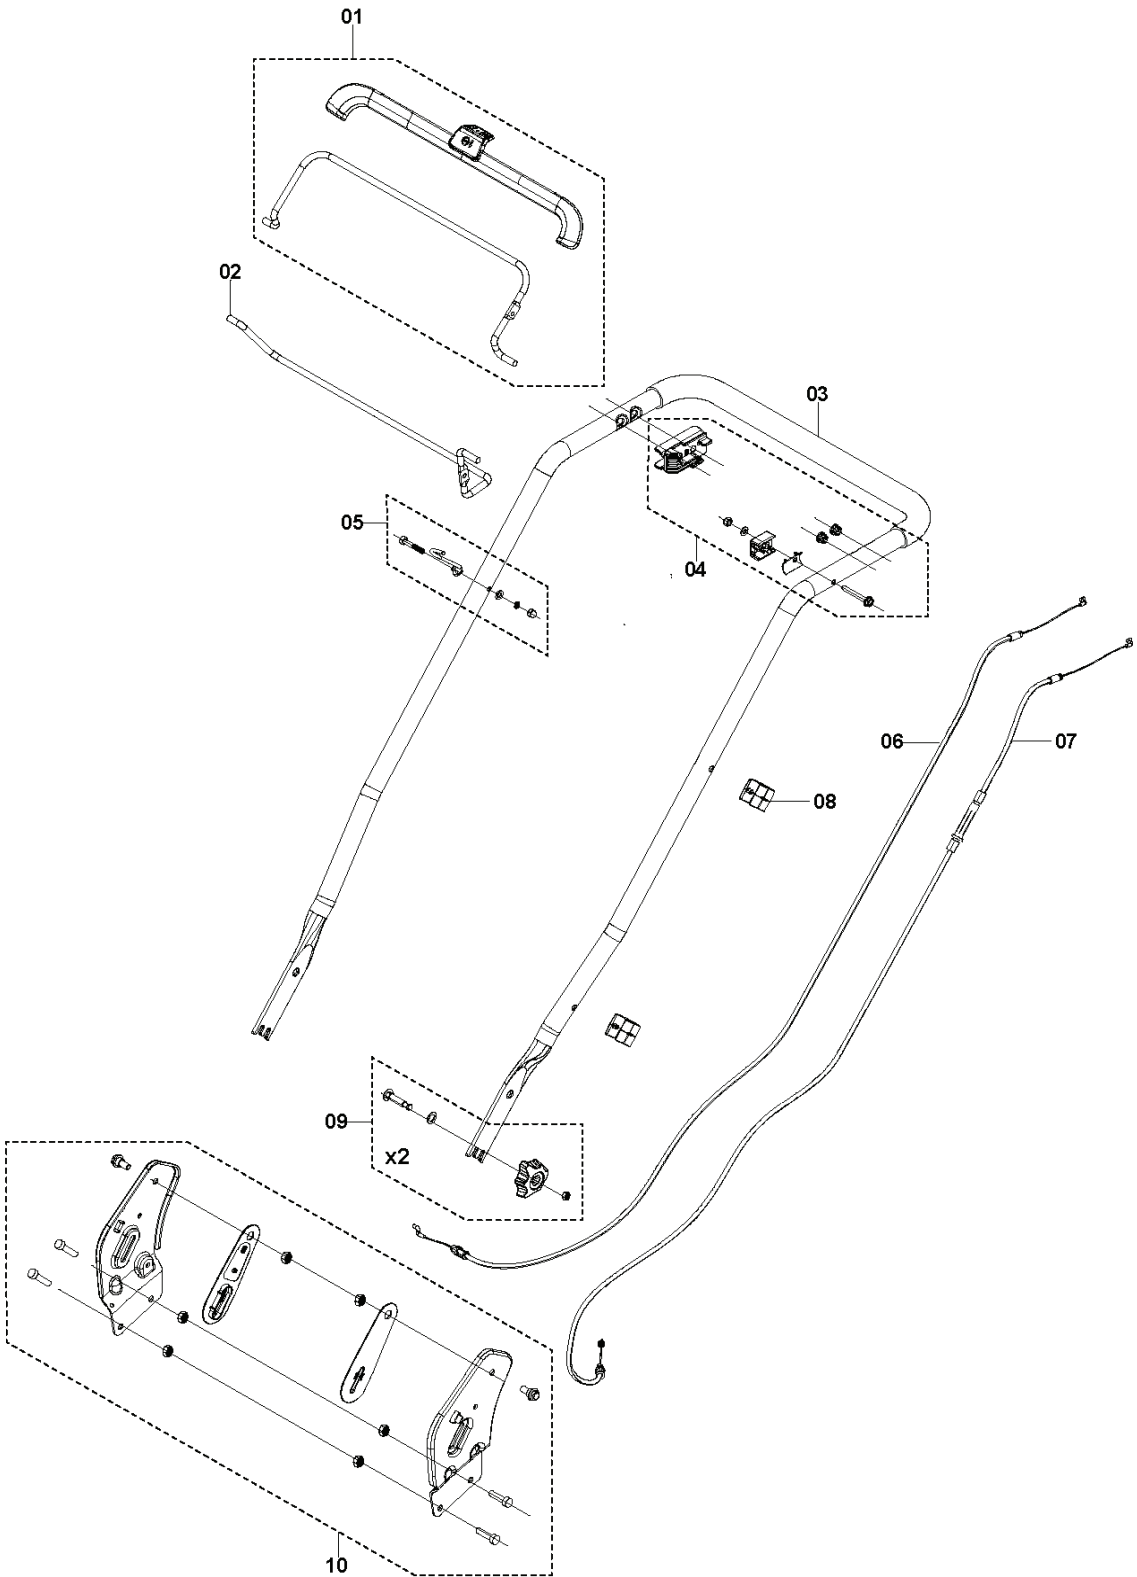

# **SPARE PARTS CATALOGUE**

**: HUSQVARNA LC 151S**

Spare Parts List

Frequent Parts

---

# **SPARE PARTS LIST**

**A** LC 151S  
CHASSIS

REF.	PART NO.	DESCRIPTION	REMARK	QTY.	KIT
1	598684111	PLATE KIT	SIDE DISCHARGE PLATE	1	
2	598684119	FLAP	REAR DOOR	1	
3	598684128	SEALING PLATE	SEALING PLATE	1	
4	598861201	CHASSIS	CHASSIS	1	
5	598684122	COVER KIT	FRONT COVER	1	
6	598818701	AXLE	For 970488401. WHEEL AXLE.	1	
6	529595301	AXLE	For 970488402. WHEEL AXLE.	1	
7	598512901	WHEEL	FRONT WHEEL. kit contains 2 wheels	2	
8	598684117	GEAR WHEEL	For 970488401. WHEEL DRIVE.	2	
8	529596401	GEAR WHEEL	For 970488402. WHEEL DRIVE.	2	
9	598513701	TRANSMISSION KIT	REAR TRANSMISSION	1	
10	598684109	AXLE	For 970488401. WHEEL AXLE.	1	
10	529595501	AXLE	For 970488402. WHEEL AXLE.	1	
11	598684103	WHEEL	For 970488401. REAR WHEEL. kit contains 2 wheels	2	
11	529595601	WHEEL	For 970488402. REAR WHEEL. kit contains 2 wheels	2	
12	598860801	PLATE	GAUGE PLATE	1	
13	598861301	BOLT	BOLT CLIP	1	
14	598819001	COVER	SIDE PROTECTION COVER	1	
15	599139101	HANDLE KIT	For 970488401. HEIGHT ADJUSTMENT HANDLE.	1	
15	529595701	HANDLE KIT	For 970488402. HEIGHT ADJUSTMENT HANDLE.	1	
16	599139001	PLATE KIT	For 970488401. HEIGHT ADJUSTMENT PLATE.	1	
16	529595801	PLATE KIT	For 970488402. HEIGHT ADJUSTMENT PLATE.	1	
17	599138801	ROD	For 970488401. HEIGHT ADJUSTMENT ROD.	1	
17	529596201	ROD	For 970488402. HEIGHT ADJUSTMENT ROD.	1	
18	599138901	SPRING	HEIGHT ADJUSTMENT SPRING	1	

**B** LC 151S  
HANDLE

---

REF.	PART NO.	DESCRIPTION	REMARK	QTY.	KIT
1	598818201	BAIL ARM ASSY	BAIL ARM	1	
2	598861901	ROD	DRIVE ROD	1	
3	598722001	HANDLE KIT	HANDLE AND SHEATH	1	
4	598684129	BAIL ARM ASSY	BAIL ARM	1	
5	598825601	HANDLE KIT	HANDLE	1	
6	529596301	CABLE	FLAMEOUT CABLE	1	
7	598861601	CABLE ASSY	DRIVE CABLE ASSY	1	
8	598861401	CLIP	CABLE CLIP	1	
9	598684125	KNOB ASSY	For 970488401. KNOB.	2	
9	529596001	KNOB ASSY	For 970488402. KNOB.	2	
10	598684113	SUPPORT KIT	HANDLE BRACKET	1	