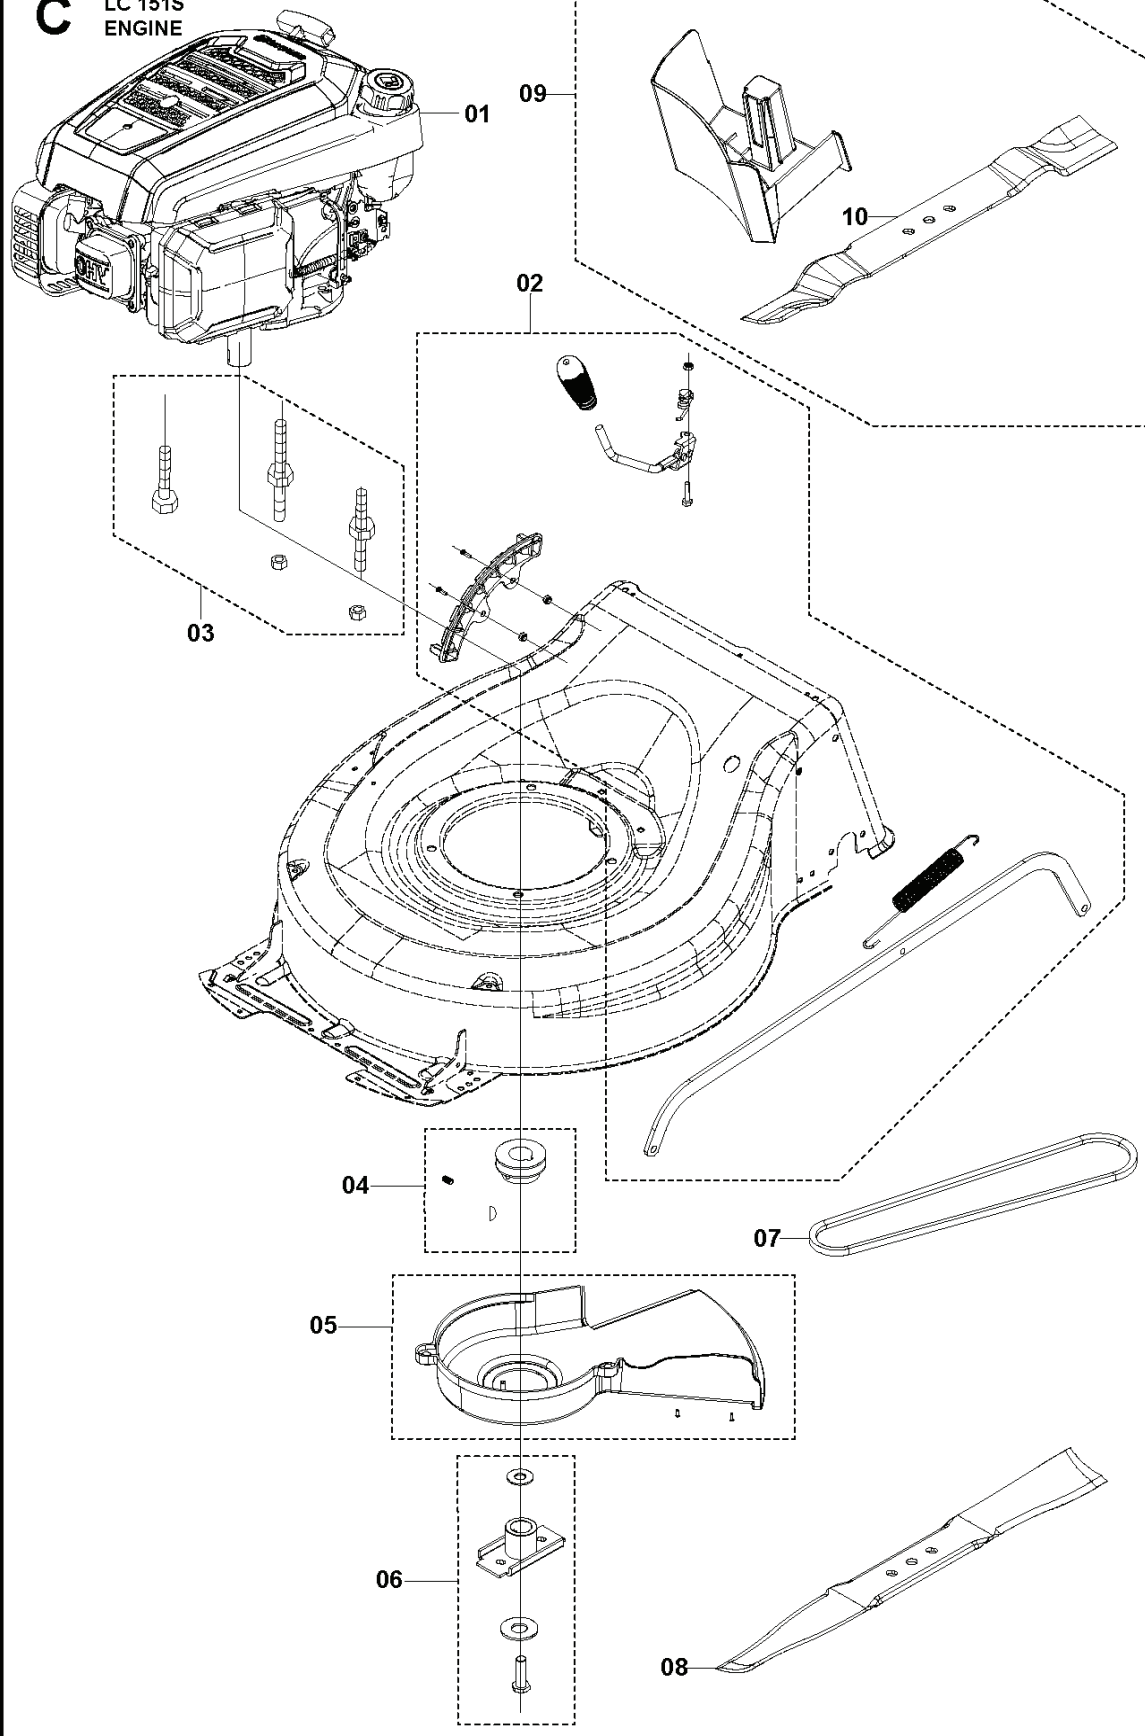

C LC 151S
ENGINE

REF.	PART NO.	DESCRIPTION	REMARK	QTY.	KIT
1	599912501	ENGINE	For PNC 970488401 Up to S/N 20230100001. and 970488402 EU/LATAM Up to S/N 20232000117	1	
1	599912301	ENGINE	For PNC 970488401 AUSTRALIA	1	
1	599912502	ENGINE	For PNC 970488403, CDA/ PARTS ONLY SEE HS166A ENGINE IPL	1	
1	599912503	ENGINE	For PNC 970488404 BR/PY	1	
1	599912504	ENGINE	For PNC 970488401 from S/N 20230100001. and 970488402 EU/LATAM from S/N 20232000117	1	
2	598684107	HEIGHT ADJUSTER	For 970488401. HEIGHT ADJUSTER.	1	
2	529595901	HEIGHT ADJUSTER	For 970488402. HEIGHT ADJUSTER.	1	
3	529595101	INSTALLATION KIT	BOLTS AND NUTS	1	
4	529596101	PULLEY	For 970488403, 970488401 AUSTRALIA, 970488401 EU/LATAM up to S/N 20230100001 and 970488402 up to S/N 20232000117	1	
4	529596102	PULLEY	For 970488404 from S/N 20225100001, 970488401 from S/N 20230100001, 970488402 EU/LATAM from S/N 20232000117	1	
5	598513501	COVER	BELT COVER	1	
6	529595001	BLADE SUPPORT	For 970488403, 970488401 AUSTRALIA, 970488401 EU/LATAM up to S/N 20230100001 and 970488402 up to S/N 20232000117	1	
6	529595002	BLADE SUPPORT	For 970488404 from S/N 20225100001, 970488401 from S/N 20230100001, 970488402 EU/LATAM from S/N 20232000117	1	
7	598974001	BELT	BELT	1	
8	598562601	BLADE	Collect 51 cm	1	
9	598018001	MULCH KIT	MULCHING KIT	0	
10	597683901	BLADE	BLADE 20" mulch blade petrol engine	0