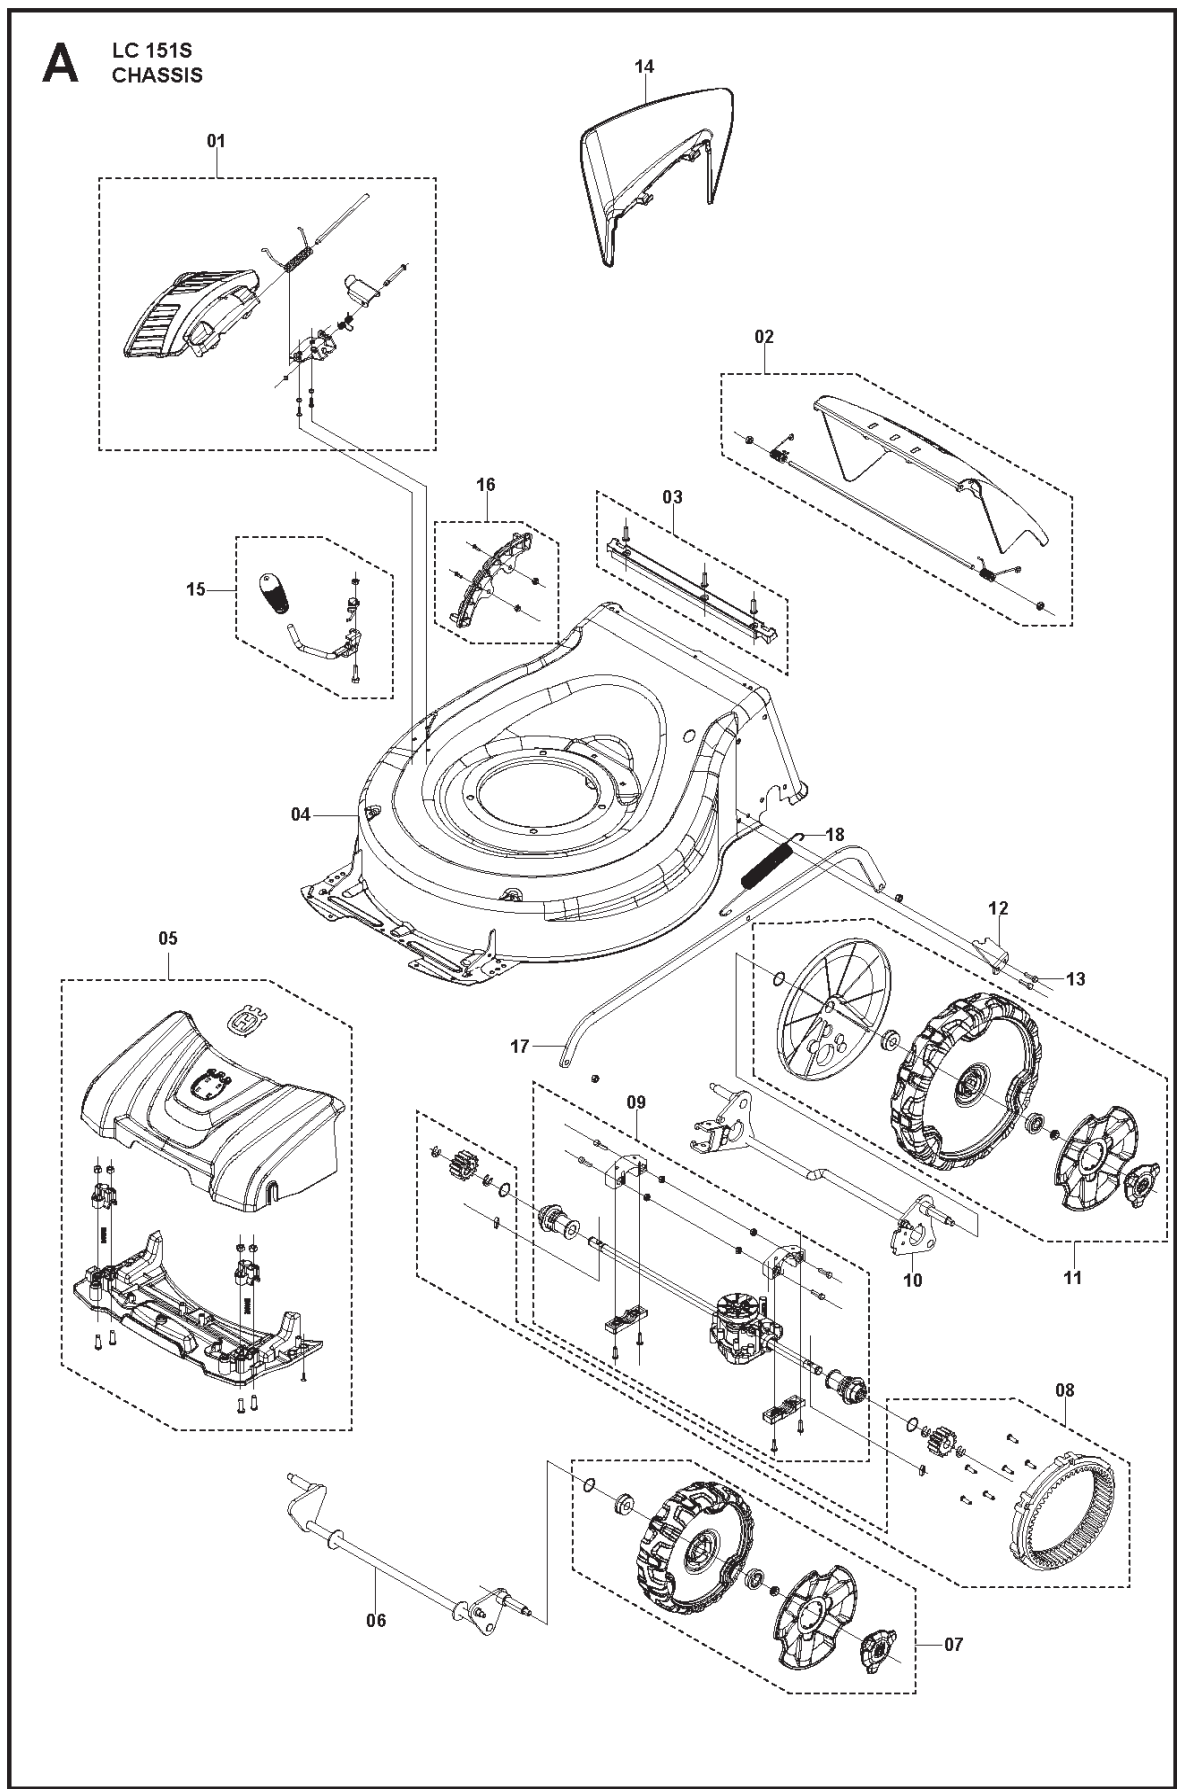

# **SPARE PARTS LIST**

**A** LC 151S  
CHASSIS

REF.	PART NO.	DESCRIPTION	REMARK	QTY.	KIT
1	598684111	PLATE KIT	SIDE DISCHARGE PLATE	1	
2	598684119	FLAP	REAR DOOR	1	
3	598684128	SEALING PLATE	SEALING PLATE	1	
4	598861201	CHASSIS	CHASSIS	1	
5	598684122	COVER KIT	FRONT COVER	1	
6	598818701	AXLE	For 970488401. WHEEL AXLE.	1	
6	529595301	AXLE	For 970488402. WHEEL AXLE.	1	
7	598512901	WHEEL	FRONT WHEEL. kit contains 2 wheels	2	
8	598684117	GEAR WHEEL	For 970488401. WHEEL DRIVE.	2	
8	529596401	GEAR WHEEL	For 970488402. WHEEL DRIVE.	2	
9	598513701	TRANSMISSION KIT	REAR TRANSMISSION	1	
10	598684109	AXLE	For 970488401. WHEEL AXLE.	1	
10	529595501	AXLE	For 970488402. WHEEL AXLE.	1	
11	598684103	WHEEL	For 970488401. REAR WHEEL. kit contains 2 wheels	2	
11	529595601	WHEEL	For 970488402. REAR WHEEL. kit contains 2 wheels	2	
12	598860801	PLATE	GAUGE PLATE	1	
13	598861301	BOLT	BOLT CLIP	1	
14	598819001	COVER	SIDE PROTECTION COVER	1	
15	599139101	HANDLE KIT	For 970488401. HEIGHT ADJUSTMENT HANDLE.	1	
15	529595701	HANDLE KIT	For 970488402. HEIGHT ADJUSTMENT HANDLE.	1	
16	599139001	PLATE KIT	For 970488401. HEIGHT ADJUSTMENT PLATE.	1	
16	529595801	PLATE KIT	For 970488402. HEIGHT ADJUSTMENT PLATE.	1	
17	599138801	ROD	For 970488401. HEIGHT ADJUSTMENT ROD.	1	
17	529596201	ROD	For 970488402. HEIGHT ADJUSTMENT ROD.	1	
18	599138901	SPRING	HEIGHT ADJUSTMENT SPRING	1	

**B** LC 151S  
HANDLE

---

REF.	PART NO.	DESCRIPTION	REMARK	QTY.	KIT
1	598818201	BAIL ARM ASSY	BAIL ARM	1	
2	598861901	ROD	DRIVE ROD	1	
3	598722001	HANDLE KIT	HANDLE AND SHEATH	1	
4	598684129	BAIL ARM ASSY	BAIL ARM	1	
5	598825601	HANDLE KIT	HANDLE	1	
6	529596301	CABLE	FLAMEOUT CABLE	1	
7	598861601	CABLE ASSY	DRIVE CABLE ASSY	1	
8	598861401	CLIP	CABLE CLIP	1	
9	598684125	KNOB ASSY	For 970488401. KNOB.	2	
9	529596001	KNOB ASSY	For 970488402. KNOB.	2	
10	598684113	SUPPORT KIT	HANDLE BRACKET	1	